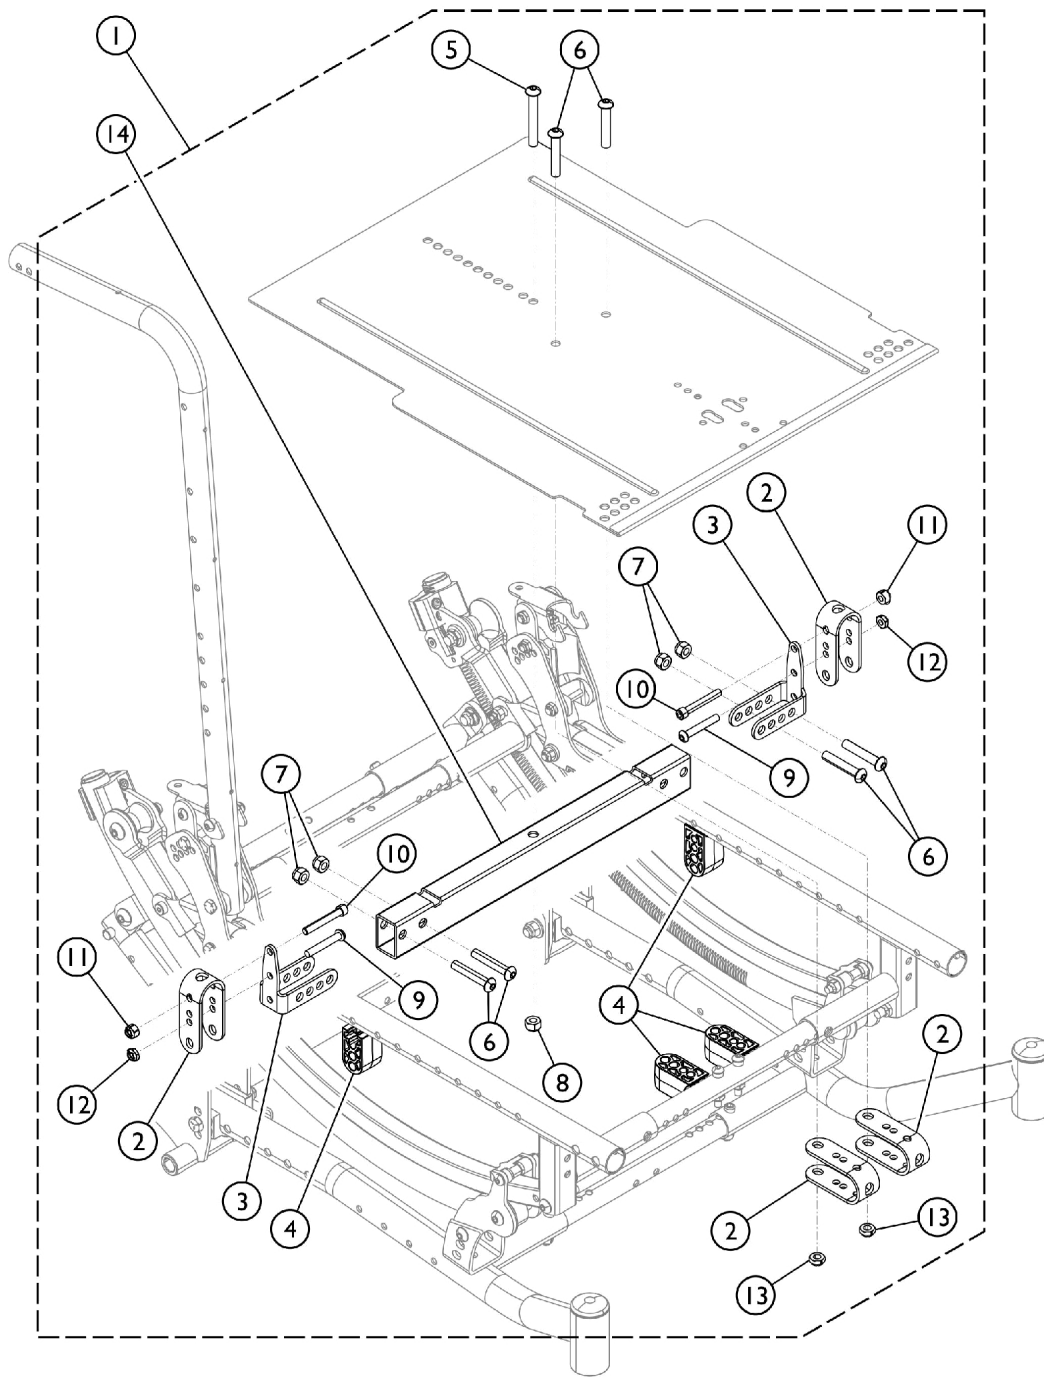

Seat Pan Mtg. Hdwr. - Drop Mount (12 - 19" D)

Drop Mounted Seat Pan - Standard
(Small and Medium Frames)

SCM_193A

Seat Pan Mtg. Hdwr. - Drop Mount (12 - 19" D)

Item Number	Note	Part Number	Description	Quantity Per	
				Package	Assembly
1	A	1166085	Kit, Seat Pan Mounting Hardware, Drop/Flush Mount (12" - 19" D)	1	1
2			Bracket, Seat Pan	1	4
3			Bracket, Seat Pan, Adjustable	1	2
4			Spacer, Block, Black	1	4
5			Screw, Button Head, Socket (5/16-18 x 2-1/4")	1	1
6			Screw, Socket Button Head (5/16-24 x 1-3/4")	1	6
7			Locknut (5/16-24)	1	4
8			Locknut (5/16-18)	1	1
9			Screw, Socket Button Head (1/4-20 x 1-5/8")	1	2
10			Screw, Socket Head (1/4-20 x 1-3/4")	1	2
11			Locknut (1/4-20)	1	2
12			Locknut, Thin (1/4-20)	1	2
13			Locknut (5/16-24)	1	1
14		See Chart	#14. Seat Pan Rear Crossbrace Tube	1	1

NOTE: A - Kit includes items 2 - 13.

#14. Seat Pan Rear Crossbrace Tube

Seat Mounting Type	Seat Frame Width	Part Number
Drop Mount (DPSEAT)	12" - 13"	1165779
Drop Mount (DPSEAT)	14" - 15"	1165780
Drop Mount (DPSEAT)	16" - 17"	1165781
Drop Mount (DPSEAT)	18" - 19"	1165782
Drop Mount (DPSEAT)	20" - 21"	1165783
Drop Mount (DPSEAT)	22" - 23"	1165784
Drop Mount (DPSEAT)	24"	1165785