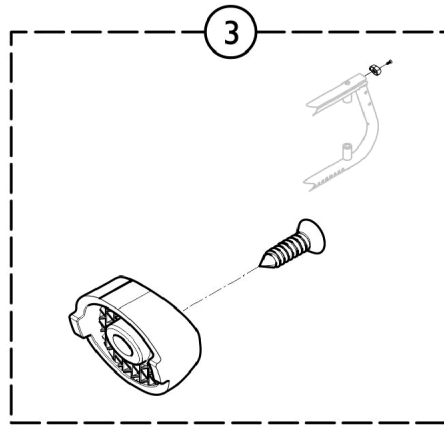

## Accessories - Reflectors - Rear Wheels

SCM\_163A

Item Number	Note	Part Number	Description	Quantity Per	
				Package	Assembly
1		SPN90003	Kit, Reflector, Spoked Wheel	1	1
2		SP9037-30001	Kit, Reflector, Composite Wheel	1	1
3		SP1589683	Kit, Rear Cap Reflector, Frame	1	1