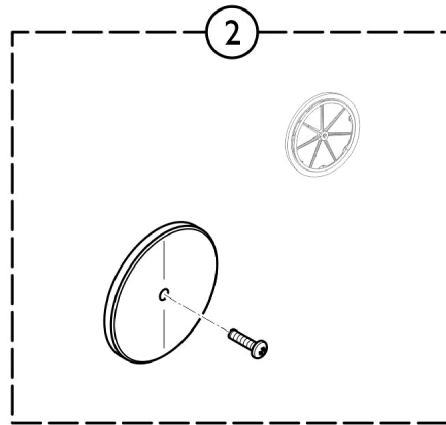

## Accessories - Reflectors - Rear Wheels

SCM\_163A

Item Number	Note	Part Number	Description	Quantity Per	
				Package	Assembly
1		SPN90003	Kit, Reflector, Spoked Wheel	1	1
2		SP9037-30001	Kit, Reflector, Composite Wheel	1	1
3		SP1589683	Kit, Rear Cap Reflector, Frame	1	1