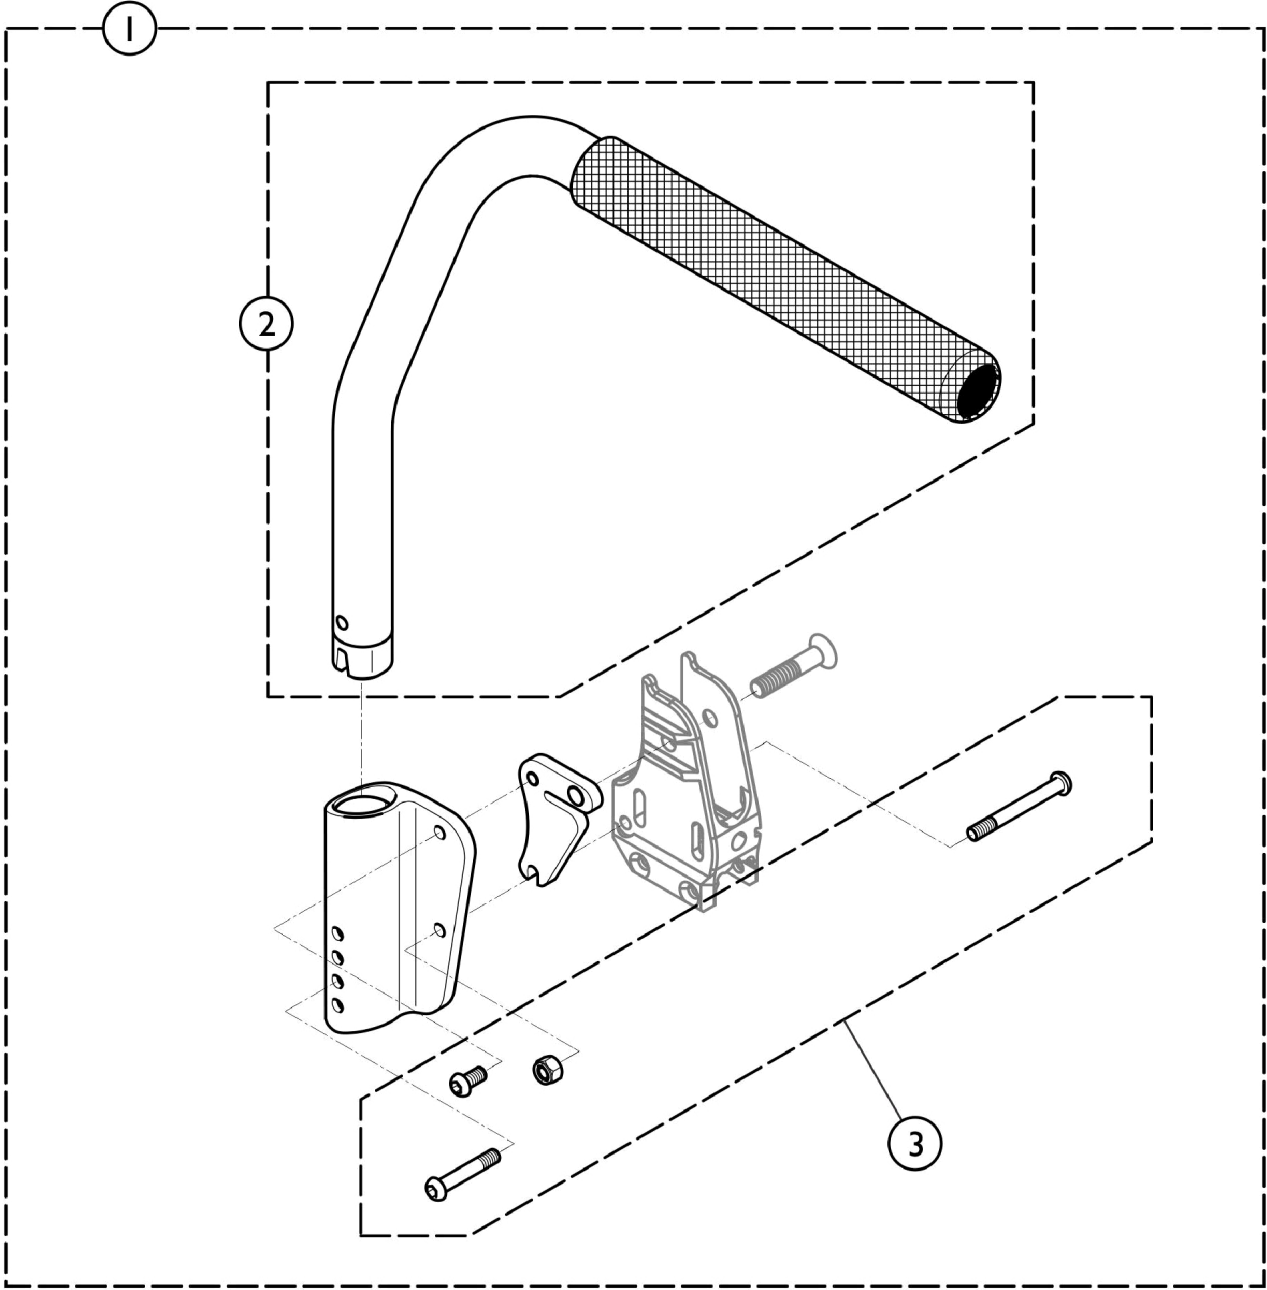

Armrest, Swing Away, Padded Handle (AT99)

Armrest, Swing Away, Padded Handle (AT99)

Item Number	Note	Part Number	Description	Quantity Per	
				Package	Assembly
1	A	SP1583753	Swing Away Arm, Tubular, Padded Tube - Left	1	1
1	A	SP1583726	Swing Away Arm, Tubular, Padded Tube - Right	1	1
2		SP1581267	Armrest Assembly, Tubular - Left	1	1
2		SP1581505	Armrest Assembly, Tubular - Right	1	1
3		SP1606078	Kit, Hardware, Swing Away Arm	1	1