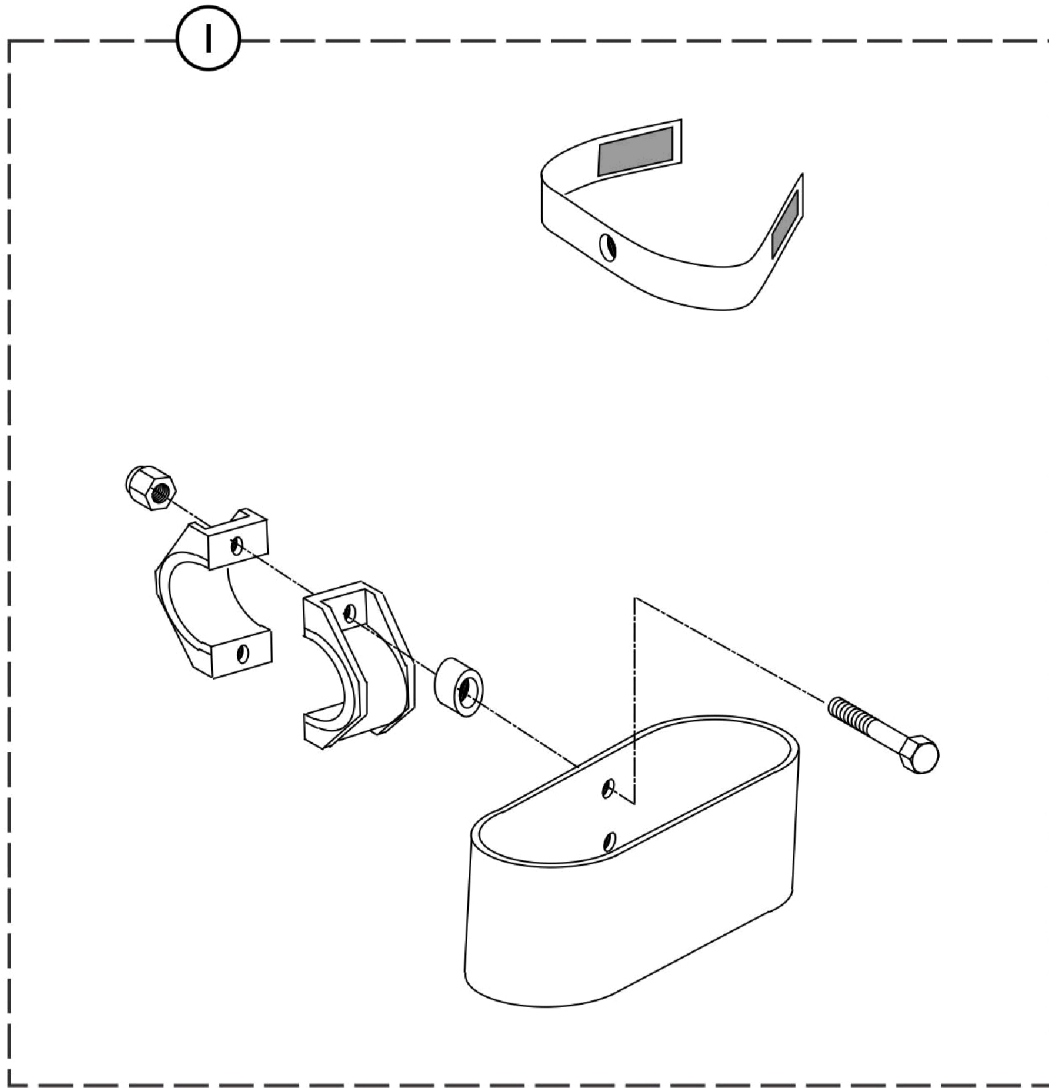

Accessories - Cane/Crutch Holder

SCM_118A

Item Number	Note	Part Number	Description	Quantity Per	
				Package	Assembly
1		SP0572-02056	Cane Holder	1	1