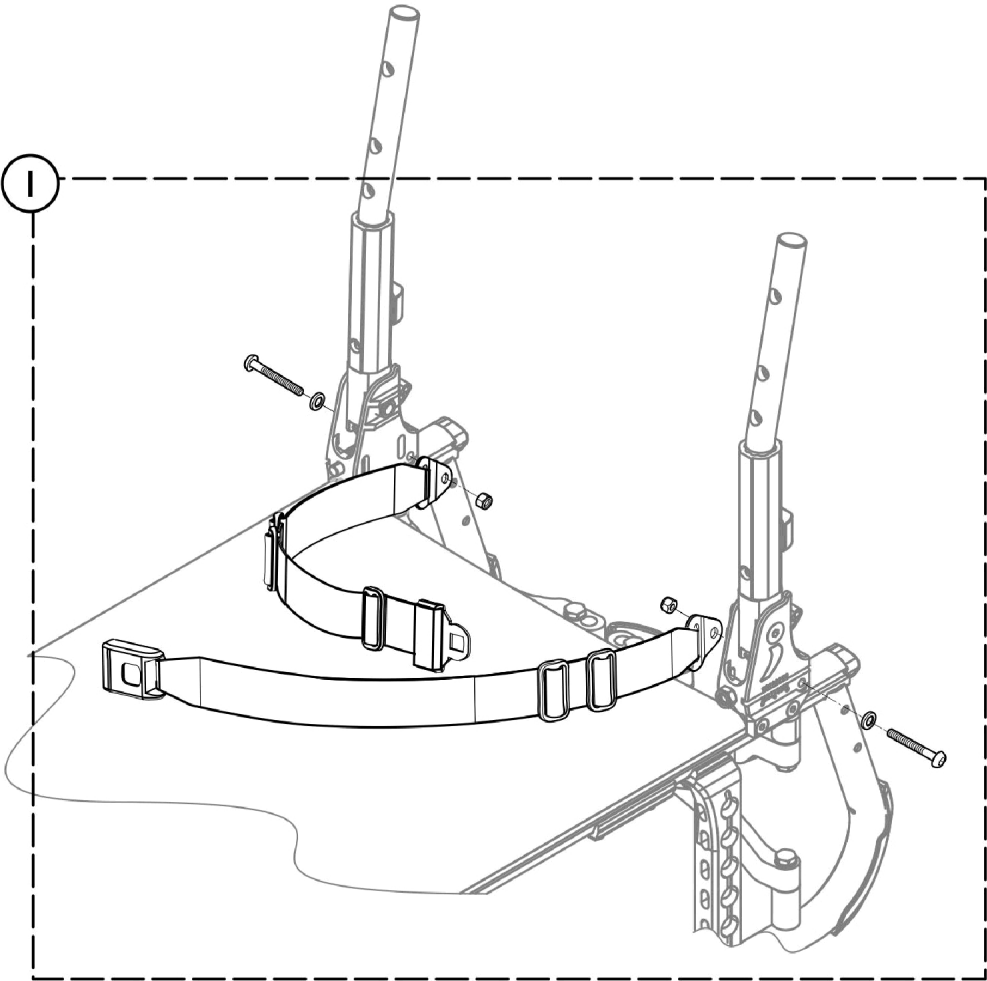

Accessories - Seat Positioning

SCM_165A

Item Number	Note	Part Number	Description	Quantity Per	
				Package	Assembly
1		SP1590426	Kit, Buckle Belt Metal (12-18" W)	1	1
2		SP1590427	Kit, Buckle Belt Metal (19-21" W)	1	1