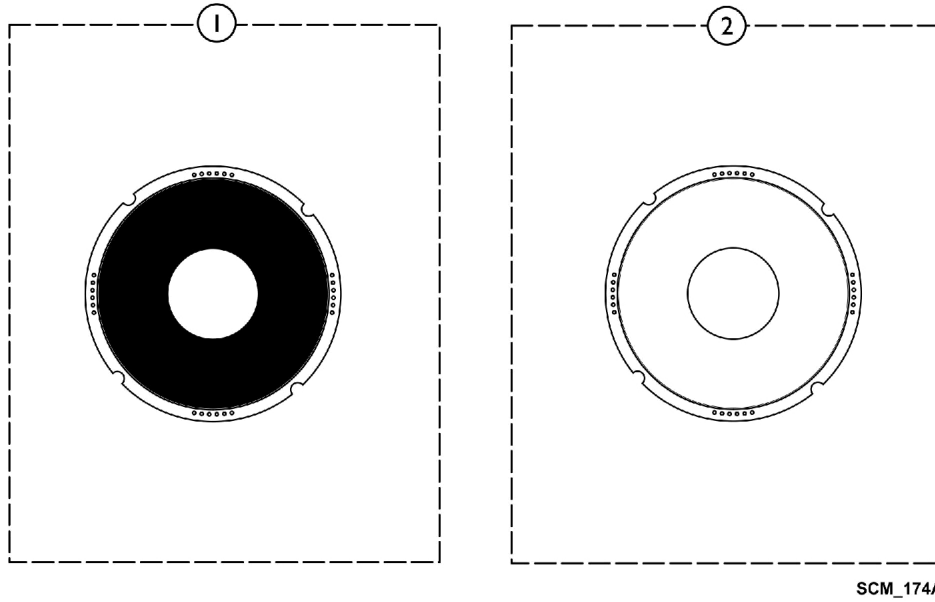

Wheels - Rear - Spoke Protectors

Item Number	Note	Part Number	Description	Quantity Per	
				Package	Assembly
1		SP0789-04400	Spoke Guard, Black (24") (Pair)	1	1
2		SP1556990	Spoke Guard, Transparent (22") (Pair)	1	1