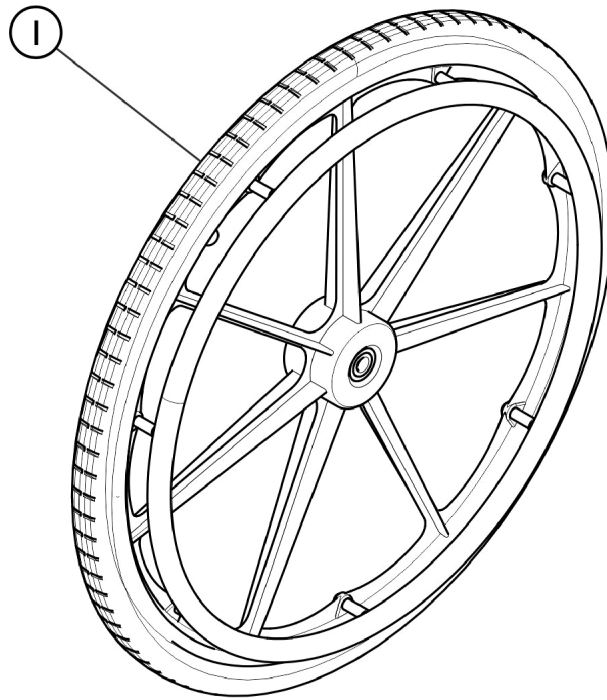

## Wheels - Rear - Composite (22COM, 24COM)

SCM\_122A

### #1. 22" Rear Wheel - Complete

22" Wheel Aluminum Handrim Pneumatic Tire (PNEU38)	22" Wheel Aluminum Handrim Solid Tire (UR38)	22" Wheel Aluminum Handrim Flat Free Tire (PNEUFF)	22" Wheel Anti-Slip Handrim Pneumatic Tire (PNEU38)	22" Wheel Anti-Slip Handrim Solid Tire (UR38)	22" Wheel Anti-Slip Handrim Flat Free Tire (PNEUFF)
SP1588902	SP1588900	SP1589156	SP1588903	SP1588901	SP1589157

### #1. 24" Rear Wheel - Complete

24" Wheel Aluminum Handrim Pneumatic Tire (PNEU38)	24 Wheel Aluminum Handrim Solid Tire (UR38)	24" Wheel Aluminum Handrim Flat Free Tire (PNEUFF)	24" Wheel Anti-Slip Handrim Pneumatic Tire (PNEU38)	24" Wheel Anti-Slip Handrim Solid Tire (UR38)	24" Wheel Anti-Slip Handrim Flat Free Tire (PNEUFF)
SP1588906	SP1588904	SP1589158	SP1588923	SP1588905	SP1589159