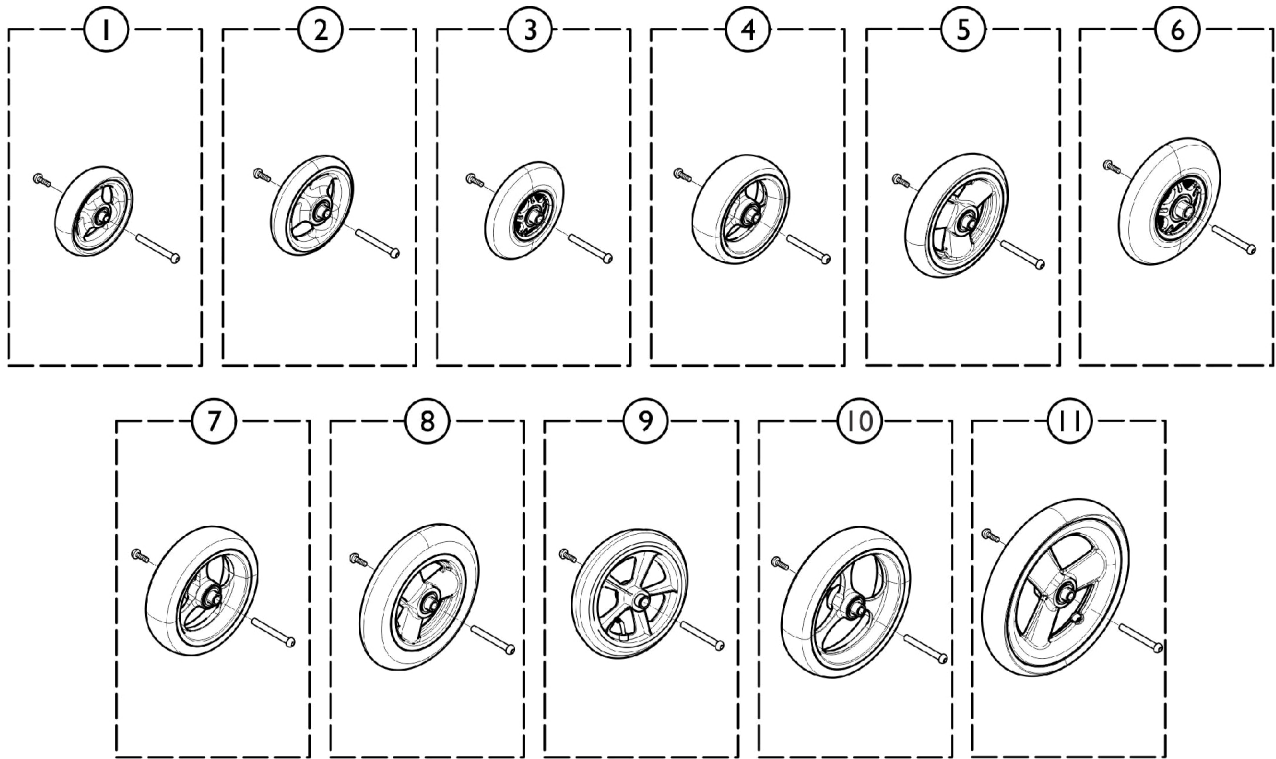

Casters - Front

SCM_143A

Item Number	Note	Part Number	Description	Quantity Per	
				Package	Assembly
1	A	SP1584356	Caster, Soft Roll (4") - 425COMSR	1	2
2	A	SP1584357	Caster, Solid (4" x 1") - 475COMUR	1	2
3	A	SP1584358	Caster, Solid Lights (4") - 4COMURLU	1	2
4	A	SP1584359	Caster, Aluminum Soft Roll (4") - 438ALUSR	1	2
5	A	SP1584354	Caster, Solid (5" x 1") - 5COMUR	1	2
6	A	SP1584355	Caster, Solid Lights (5") - 5COMURLU	1	2
7	A	SP1584360	Caster, Aluminum Soft Roll (5") - 538ALUSR	1	2
8	A	SP1584238	Caster, Solid (6" x 1") - 6COMUSR	1	2
9	A	SP1584239	Caster, Pneumatic (6" x 1") - 625COMP	1	2
10	A	SP1584361	Caster, Aluminum Soft Roll (6") - 638ALUSR	1	2
11	A	SP1584236	Caster, Solid (7" x 1") - 725COMSR	1	2

NOTE: A - Attaching Hardware is included with Casters and is not sold separately.