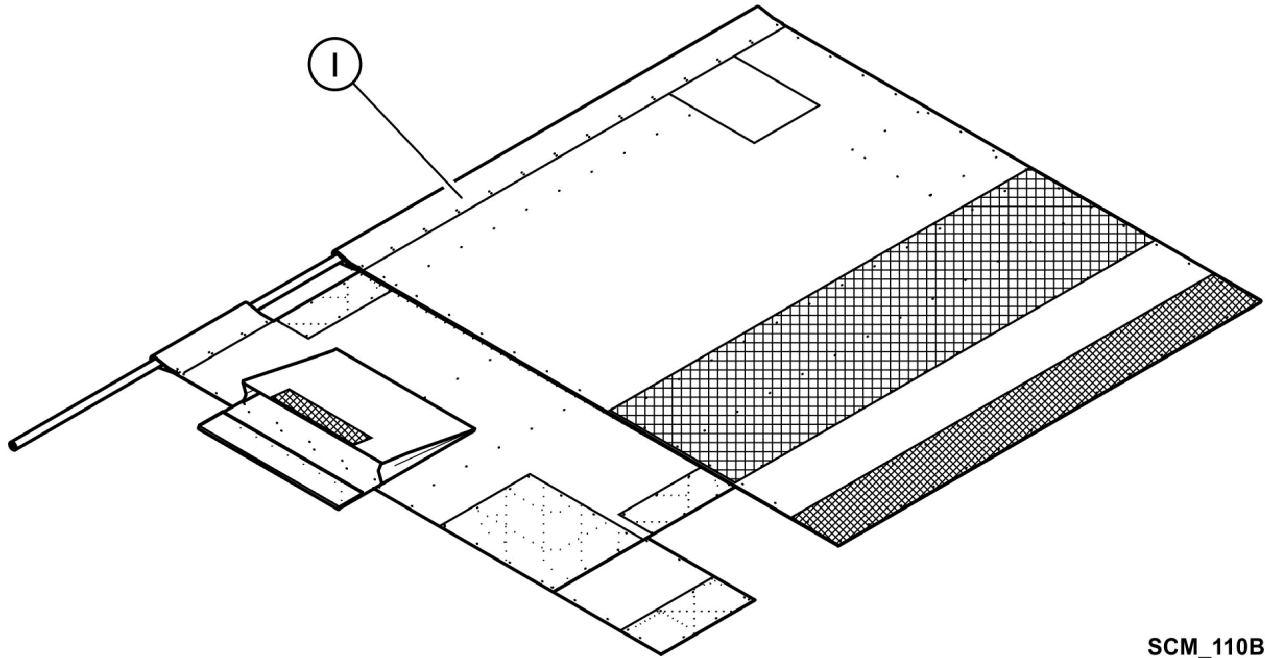

Upholstery - Seat - Adjustable Depth (STDDAS)

SCM_110B

Item Number	Note	Part Number	Description	Quantity Per	
				Package	Assembly
1		See Chart	#1. Upholstery - Seat - Complete	1	1

#1. Upholstery - Seat - Complete

Chair Width	12 - 13" W	14 - 15" W	16 - 17" W	18 - 19" W	20 - 21" W
14 - 16" D	SP1582406	SP1582408	SP1582435	SP1582591	N/A
16 - 18" D	SP1582407	SP1582433	SP1582589	SP1582592	SP1582594
18 - 20" D	N/A	SP1582434	SP1582590	SP1582593	SP1582595