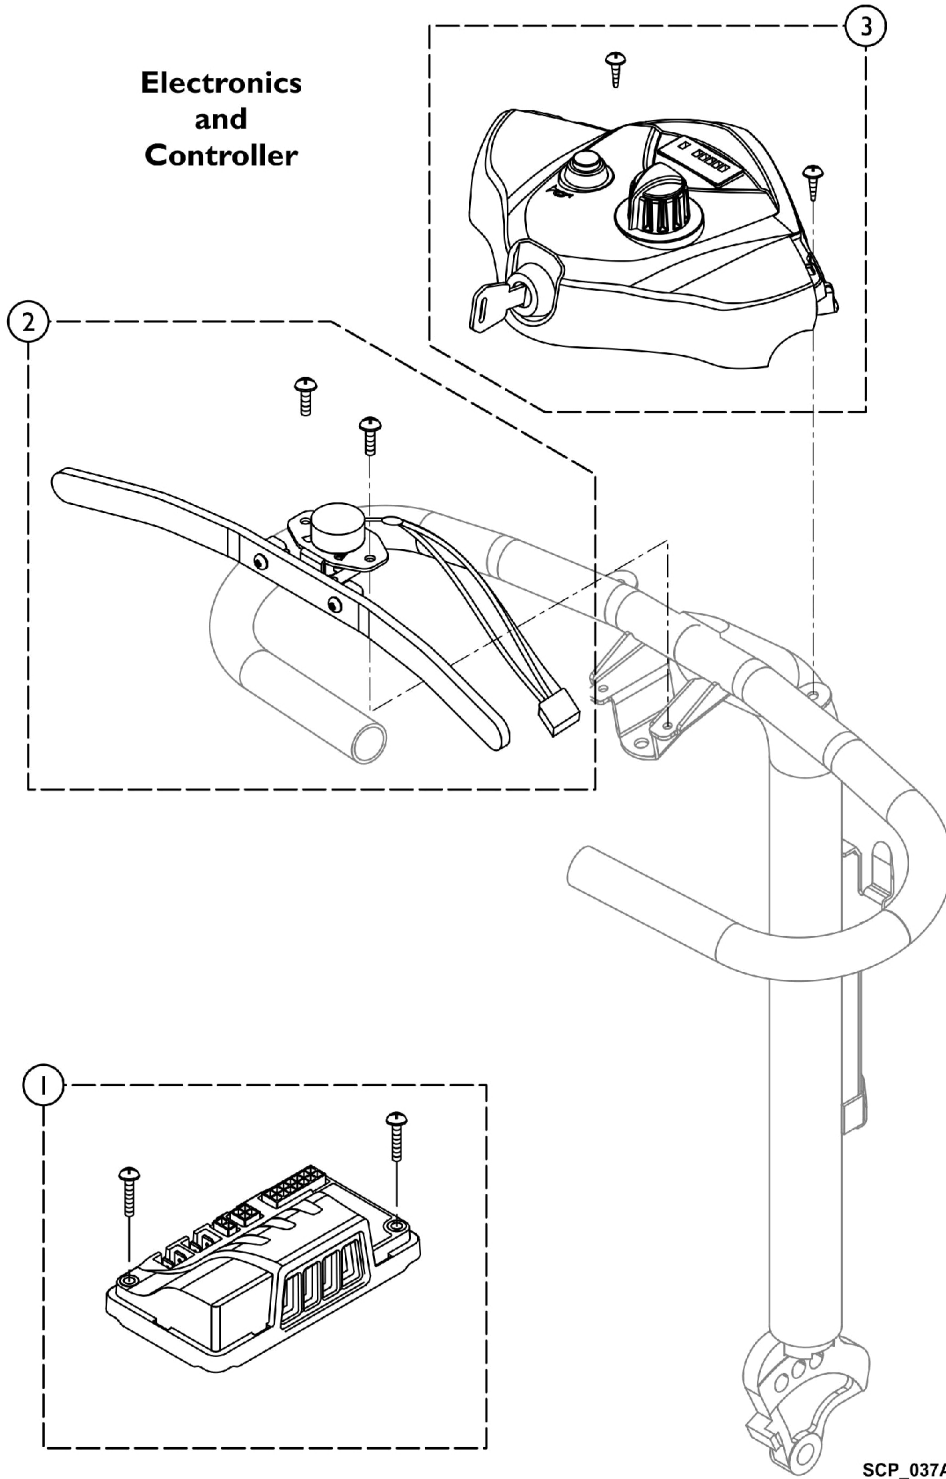

Electronics and Controller

Electronics
and
Controller

SCP_037A

Electronics and Controller

Item Number	Note	Part Number	Description	Quantity Per	
				Package	Assembly
1		1577423	Controller, DR50 w/ Mounting Hardware	1	1
2		1577428	Wig Wag w/ Pot	1	1
3		1577426	Tiller, Electronic (Complete)	1	1
		1530212	Tiller Keys (Set of 2)	1	1