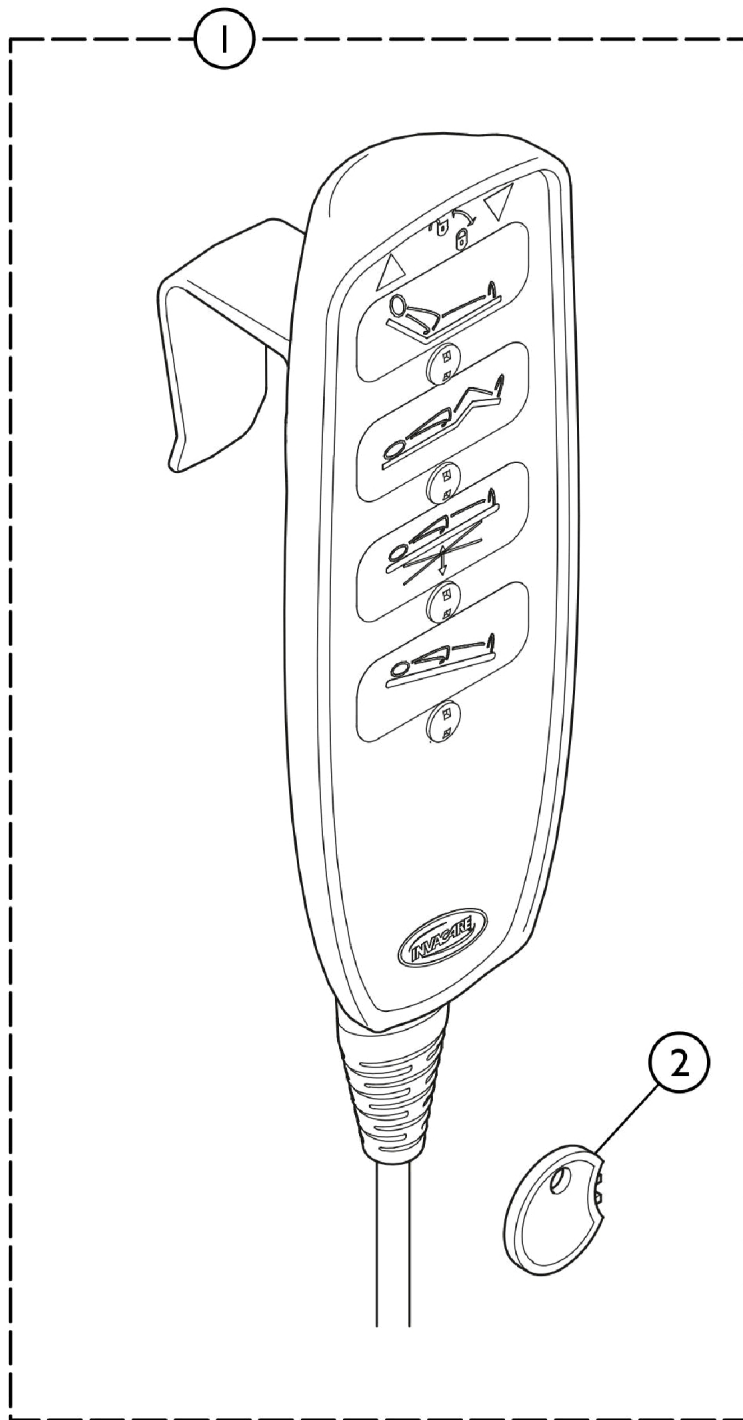

Hand Controls

SBP_067A

Hand Controls

Item Number	Note	Part Number	Description	Quantity Per	
				Package	Assembly
1	A	SP1548936-703 5	Hand Control, HL84 w/ Tilt (Lockable)	1	1
2		SP1493529	Key, Handset Lockout (10 ea.)	10	1

NOTE: A - Includes item 2.