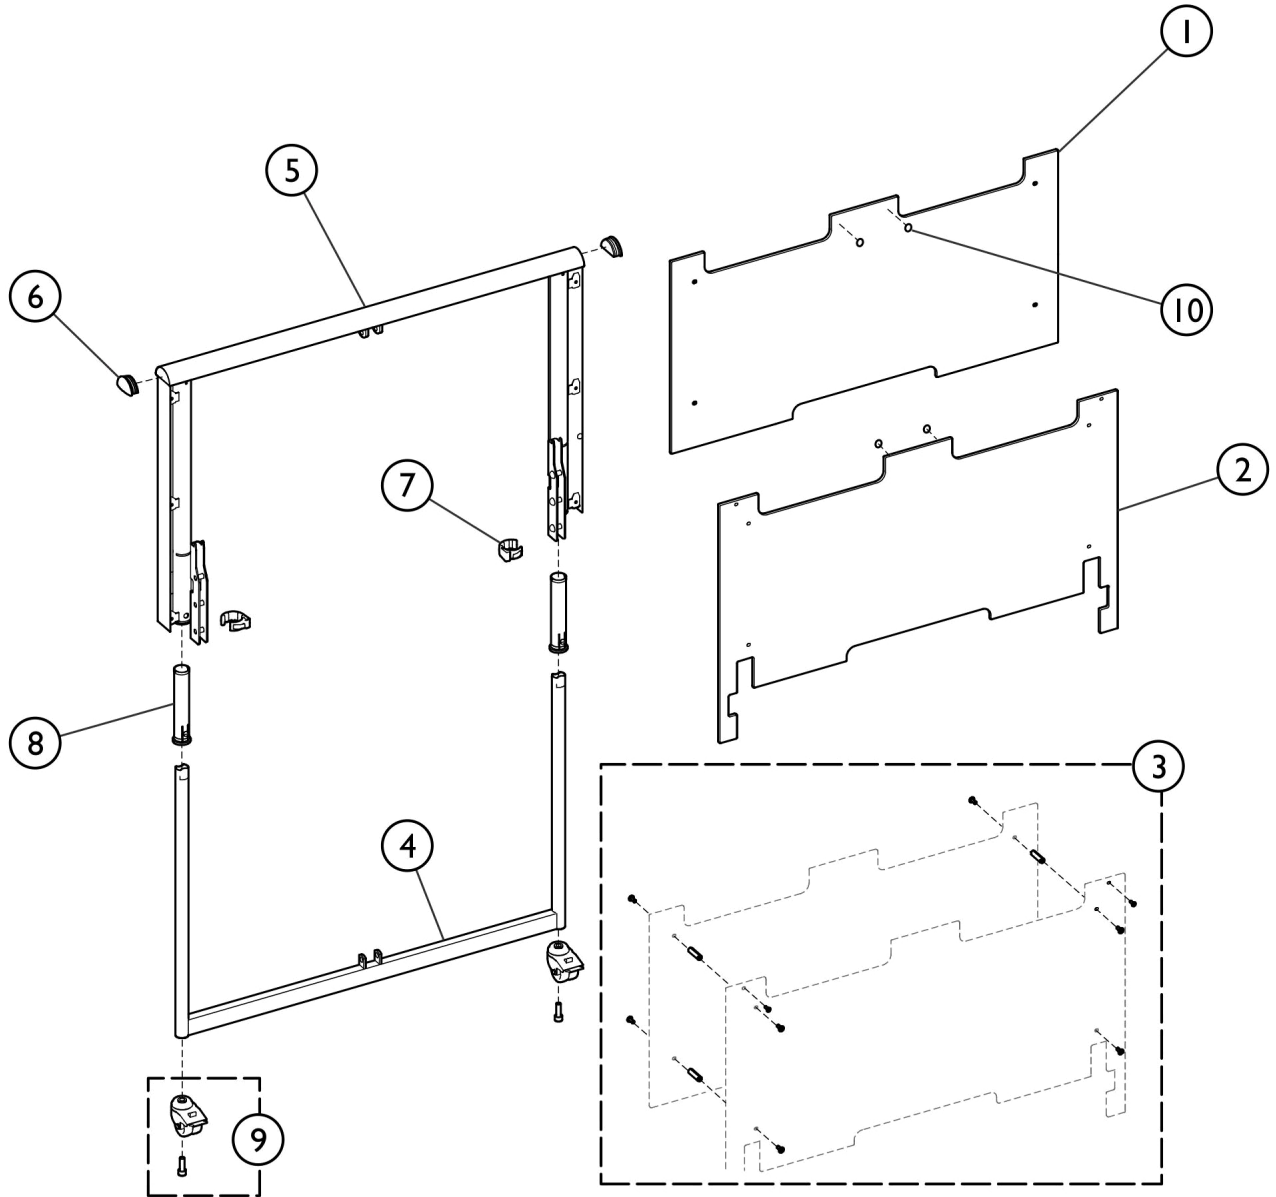

Bed End

SBP_074A

Bed End

Item Number	Note	Part Number	Description	Quantity Per	
				Package	Assembly
1		SP1580848	Outer Plate, Bed End	1	1
2		SP1580849	Inner Plate, Bed End	1	1
3		SP1177554	Kit, Cover Fixation, Wood Cover	1	1
			Screw, Furniture (M6 x 15)	1	8
			Standoff (M6 x 40 mm)	1	4
4	A	SP1568600	Bed End, Lower Part	1	1
4	B	SP1587789	Bed End, Lower Part	1	1
5	A	SP1580847	Bed End, Upper Part	1	1
5	B	SP1587790	Bed End, Upper Part	1	1
6		SP1441400-703 5	End Plug (Each)	1	2
7		SP418443-7035	Locking Ring (Pair)	2	1
8		SP1563579	Kit, Plastic Tube	1	1
			Plastic Tube	1	4
9		SP1177548	Kit, Caster Assembly w/ Hardware (50mm)	1	1
			Caster Assembly, Low (50mm)	1	2
			Screw (M10 x 30mm)	1	2
10		SP806775	Rubber Pad (4 ea.)	4	1