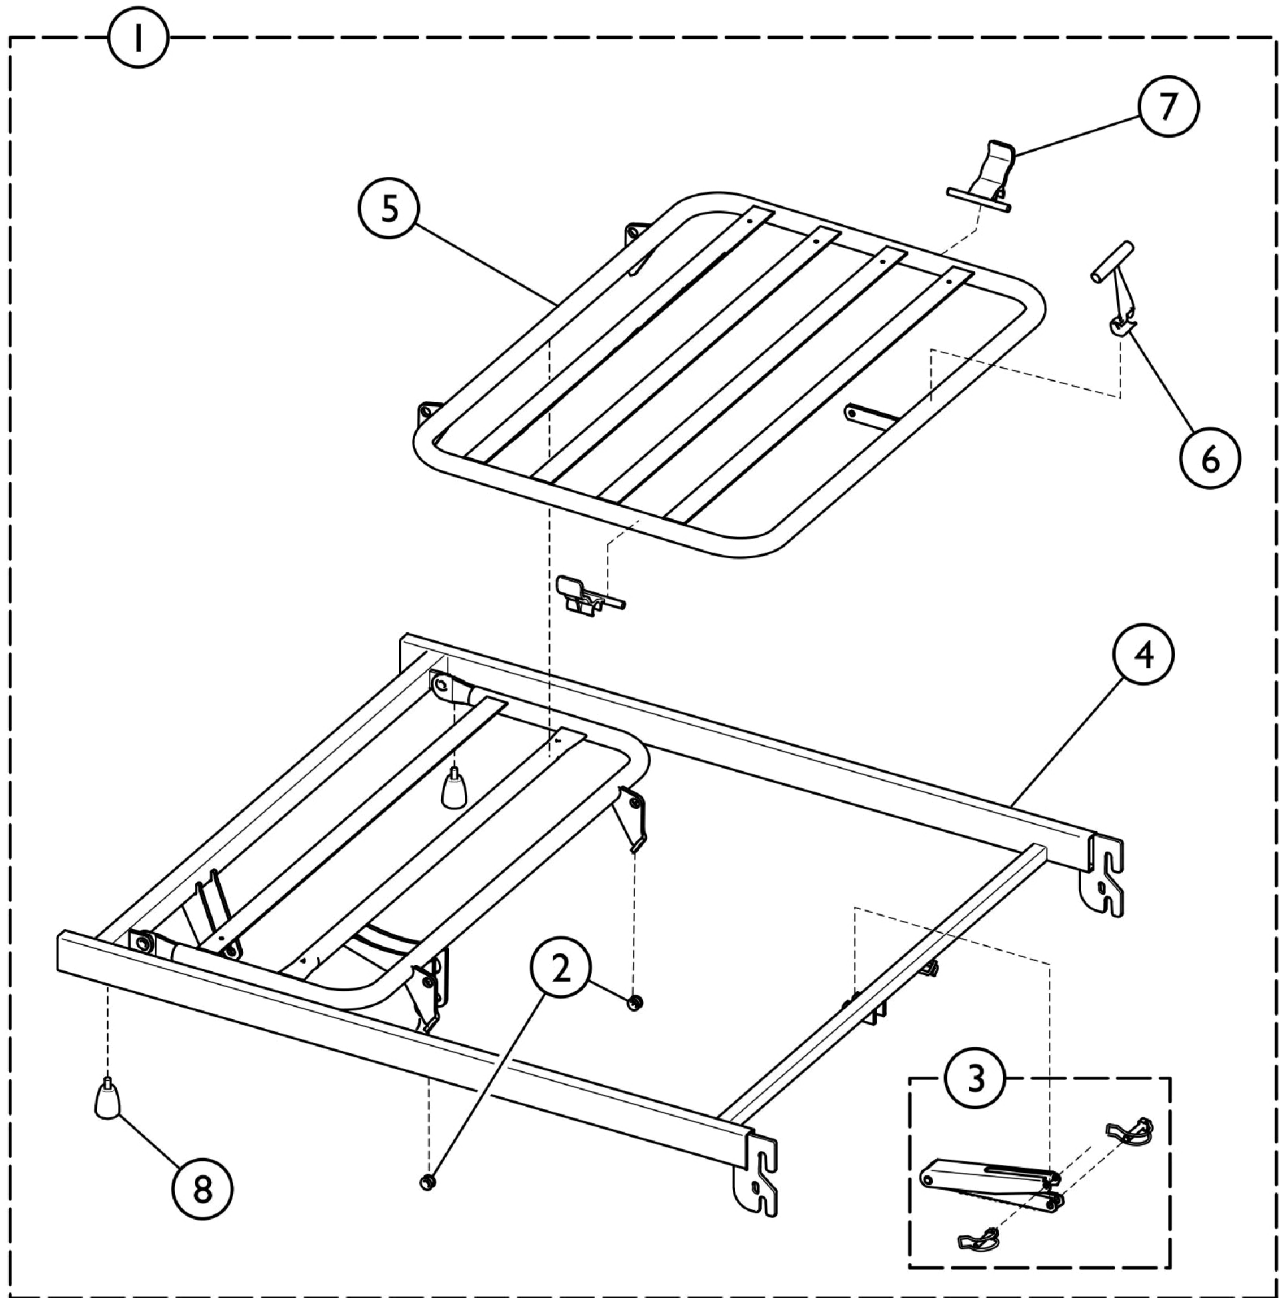

Mattress Support, Leg End

SBP_068A

Mattress Support, Leg End

Item Number	Note	Part Number	Description	Quantity Per	
				Package	Assembly
1	A,B	SP1584447	Mattress Support, Complete, Leg End	1	1
1	A,C	SP1587786	Mattress Support, Complete, Leg End	1	1
2		SP1435195	Kit, Rivet Replacement	1	1
3		SP1417418	Kit, Ratchet and Pin, Four Sections	1	1
4	B	SP1423882	Top Frame, Leg Section	1	1
4	C	SP1587787	Top Frame, Leg Section	1	1
5	B	SP319114	Leg Section	1	1
5	C	SP1587788	Leg Section	1	1
6		SP217996-7035	Handle for Leg Section	1	1
7		SP1574230	Mattress Holder (Pair)	2	1
8		SP1584437	Screw, Finger (M8 x 13) (Pair)	2	1