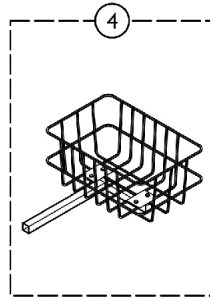

## Accessories

- 9 425 mm
- 10 450 mm
- 11 475 mm

SCP\_044A

## Accessories

Item Number	Note	Part Number	Description	Quantity Per	
				Package	Assembly
1		1577455	Rear Accesory Bracket	1	1
2	A	ACC220	Rear Oxygen Bottle Holder	1	1
3		1577430	Front Composite Basket	1	1
4	A	ACC230	Rear Basket	1	1
5	A	ACC200	Rear Forearm Crutch and Cane Holder	1	1
6	A	ACC140	Safety Flag, Rear (6')	1	1
7		1530212	Tiller Keys (Set of 2)	1	1
8		PRC571840	Storage Cover	1	1
9		1577212	Seat Suspension, Low (425mm)	1	1
10		1577213	Seat Suspension, Low (450mm)	1	1
11		1577214	Seat Suspension, Low (475mm)	1	1