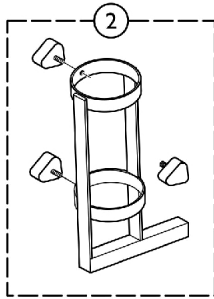

## Accessories

- 9 425 mm
- 10 450 mm
- 11 475 mm

SCP\_044A

## Accessories

Item Number	Note	Part Number	Description	Quantity Per	
				Package	Assembly
1		1577455	Rear Accesory Bracket	1	1
2	A	ACC220	Rear Oxygen Bottle Holder	1	1
3		1577430	Front Composite Basket	1	1
4	A	ACC230	Rear Basket	1	1
5	A	ACC200	Rear Forearm Crutch and Cane Holder	1	1
6	A	ACC140	Safety Flag, Rear (6')	1	1
7		1530212	Tiller Keys (Set of 2)	1	1
8		PRC571840	Storage Cover	1	1
9		1577212	Seat Suspension, Low (425mm)	1	1
10		1577213	Seat Suspension, Low (450mm)	1	1
11		1577214	Seat Suspension, Low (475mm)	1	1