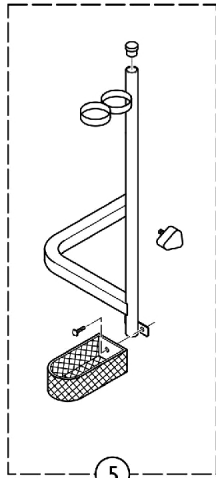

## Accessories

- 9 425 mm
- 10 450 mm
- 11 475 mm

SCP\_044A

## Accessories

Item Number	Note	Part Number	Description	Quantity Per	
				Package	Assembly
1		1577455	Rear Accesory Bracket	1	1
2	A	ACC220	Rear Oxygen Bottle Holder	1	1
3		1577430	Front Composite Basket	1	1
4	A	ACC230	Rear Basket	1	1
5	A	ACC200	Rear Forearm Crutch and Cane Holder	1	1
6	A	ACC140	Safety Flag, Rear (6')	1	1
7		1530212	Tiller Keys (Set of 2)	1	1
8		PRC571840	Storage Cover	1	1
9		1577212	Seat Suspension, Low (425mm)	1	1
10		1577213	Seat Suspension, Low (450mm)	1	1
11		1577214	Seat Suspension, Low (475mm)	1	1