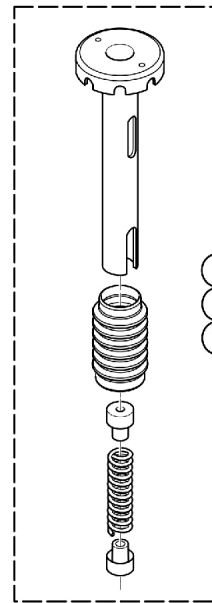

## Accessories

- 9 425 mm
- 10 450 mm
- 11 475 mm

SCP\_044A

## Accessories

Item Number	Note	Part Number	Description	Quantity Per	
				Package	Assembly
1		1577455	Rear Accesory Bracket	1	1
2	A	ACC220	Rear Oxygen Bottle Holder	1	1
3		1577430	Front Composite Basket	1	1
4	A	ACC230	Rear Basket	1	1
5	A	ACC200	Rear Forearm Crutch and Cane Holder	1	1
6	A	ACC140	Safety Flag, Rear (6')	1	1
7		1530212	Tiller Keys (Set of 2)	1	1
8		PRC571840	Storage Cover	1	1
9		1577212	Seat Suspension, Low (425mm)	1	1
10		1577213	Seat Suspension, Low (450mm)	1	1
11		1577214	Seat Suspension, Low (475mm)	1	1