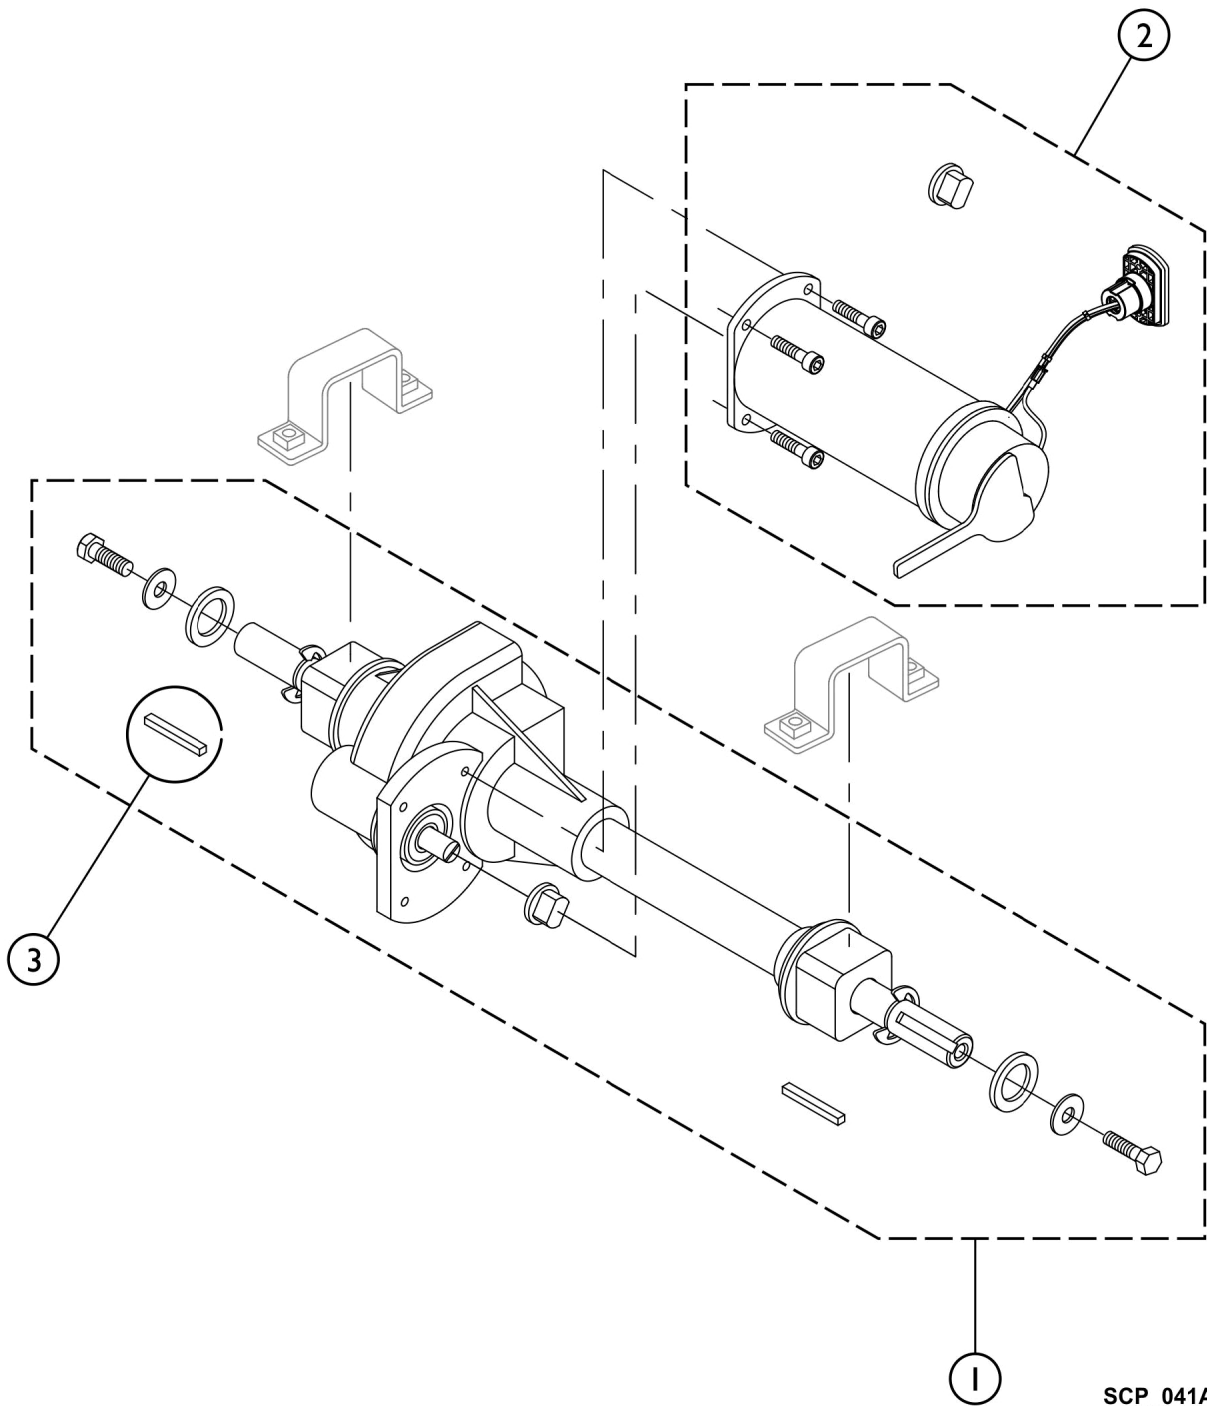

Motor and Transaxle

Motor And Transaxle

SCP_041A

Motor and Transaxle

Item Number	Note	Part Number	Description	Quantity Per	
				Package	Assembly
1		1577447	Transaxle, Complete	1	1
2		1577449	Motor w/ Mounting Hardware	1	1
3		1577454	Key Kit (10 pcs.)	1	1