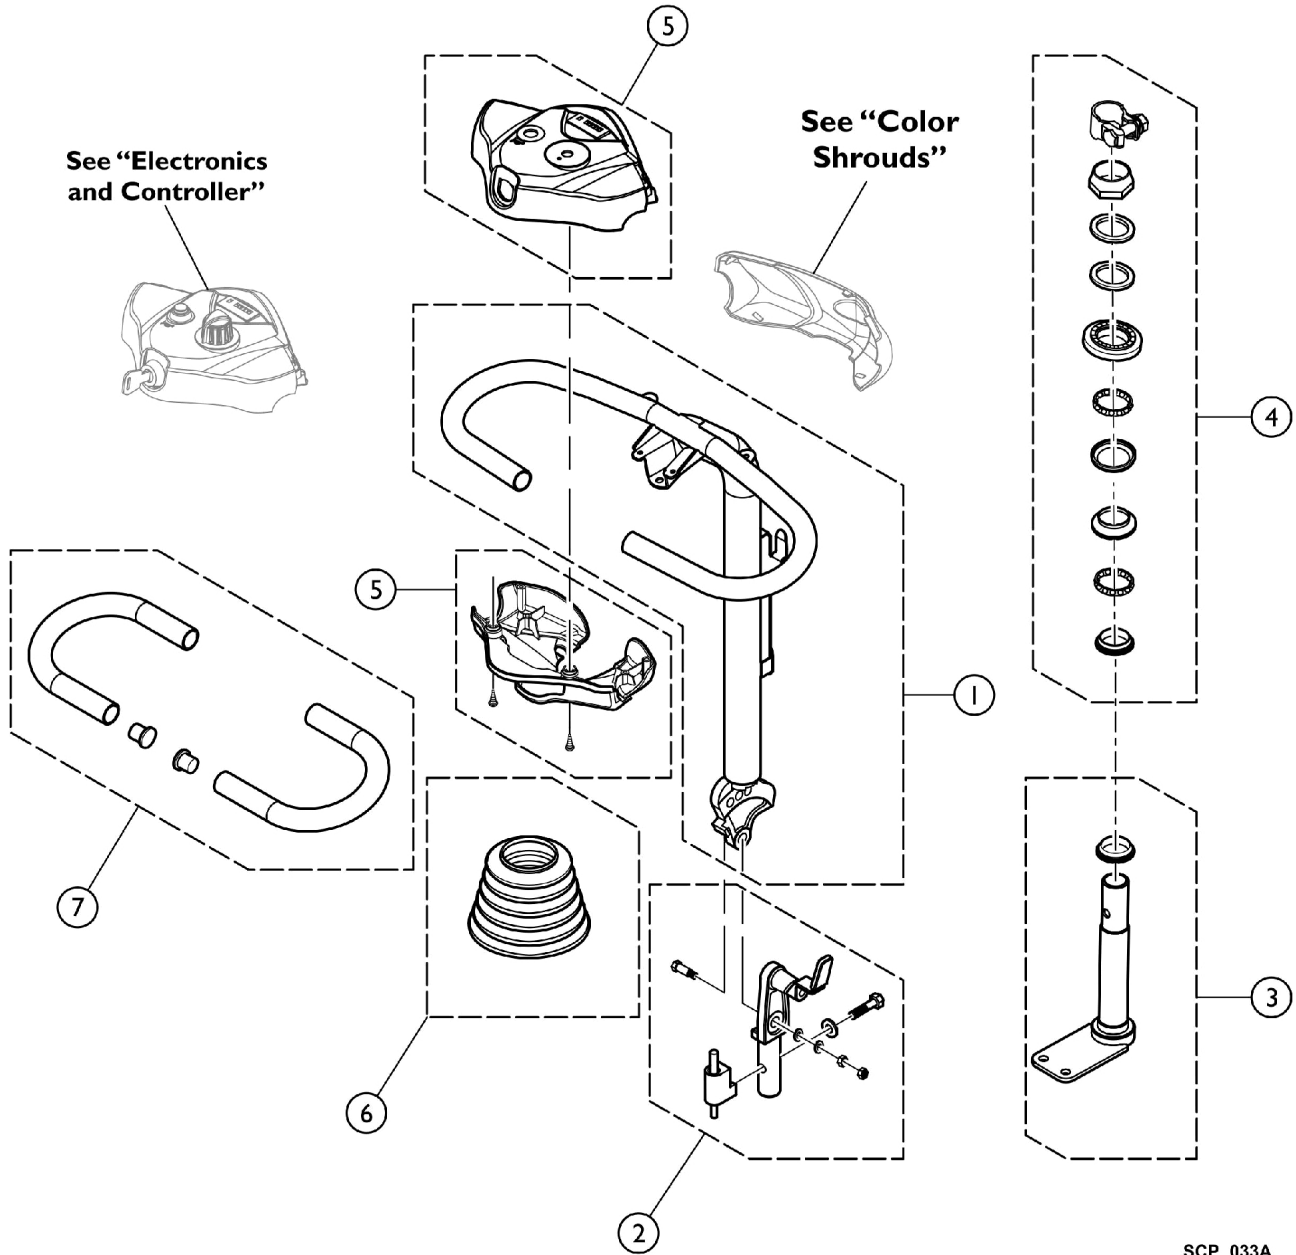

# Steering and Tiller Shrouds

## Steering and Tiller Shrouds

## Steering and Tiller Shrouds

Item Number	Note	Part Number	Description	Quantity Per	
				Package	Assembly
1		1577432	Steering Bar	1	1
2		1577433	Steering Pivot	1	1
3		1577418	Steering Tube	1	1
4		1577417	Steering Bearing Kit	1	1
5		1577427	Tiller Shrouds Kit	1	1
6		1505401	Cover, Steering	1	1
7		1577429	Handle Bar Grip	1	1