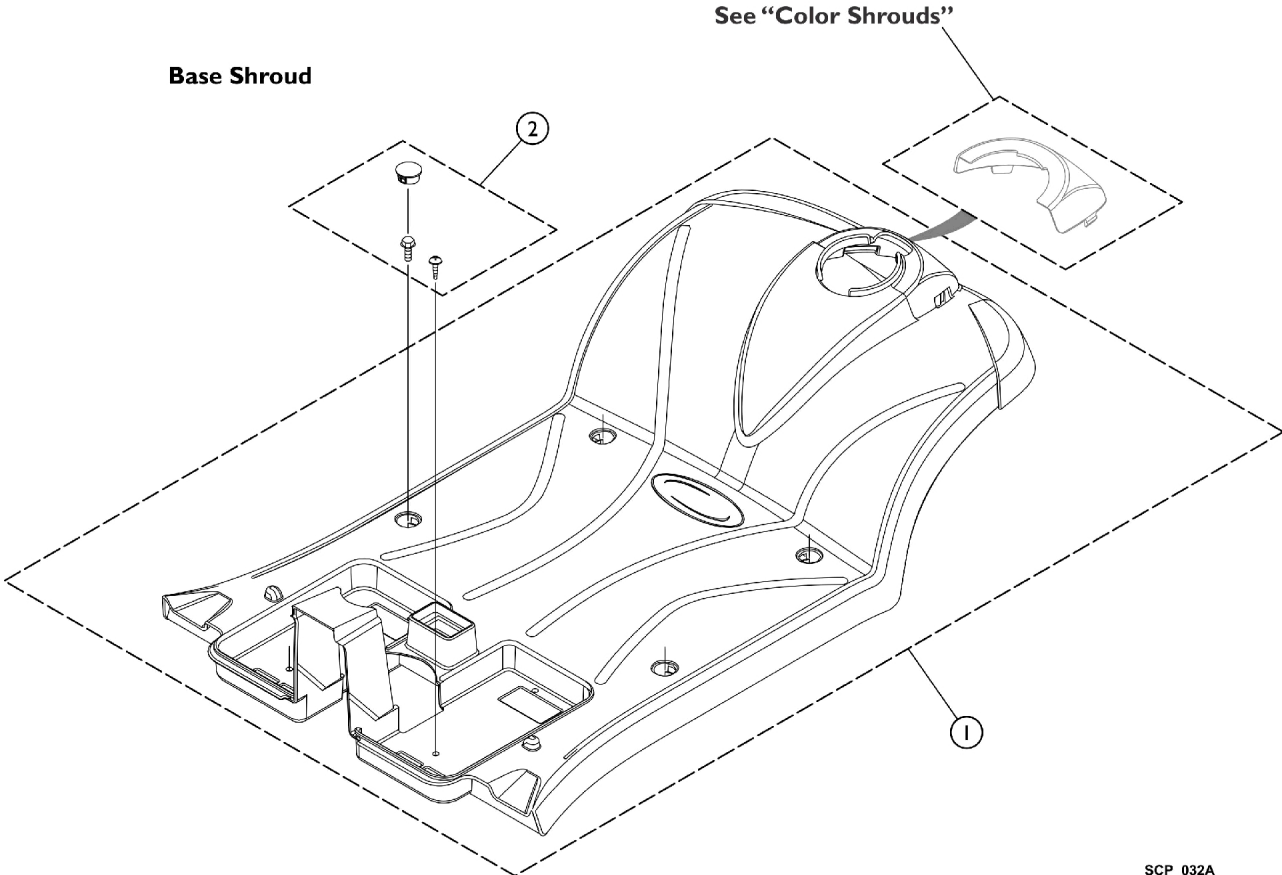

Front Shroud

Front Shroud

Item Number	Note	Part Number	Description	Quantity Per	
				Package	Assembly
1		1577419	Front Shroud	1	1
1		1577515	Front Shroud (3W)	1	1
2		1577422	Kit, Front Shroud Mounting	1	1