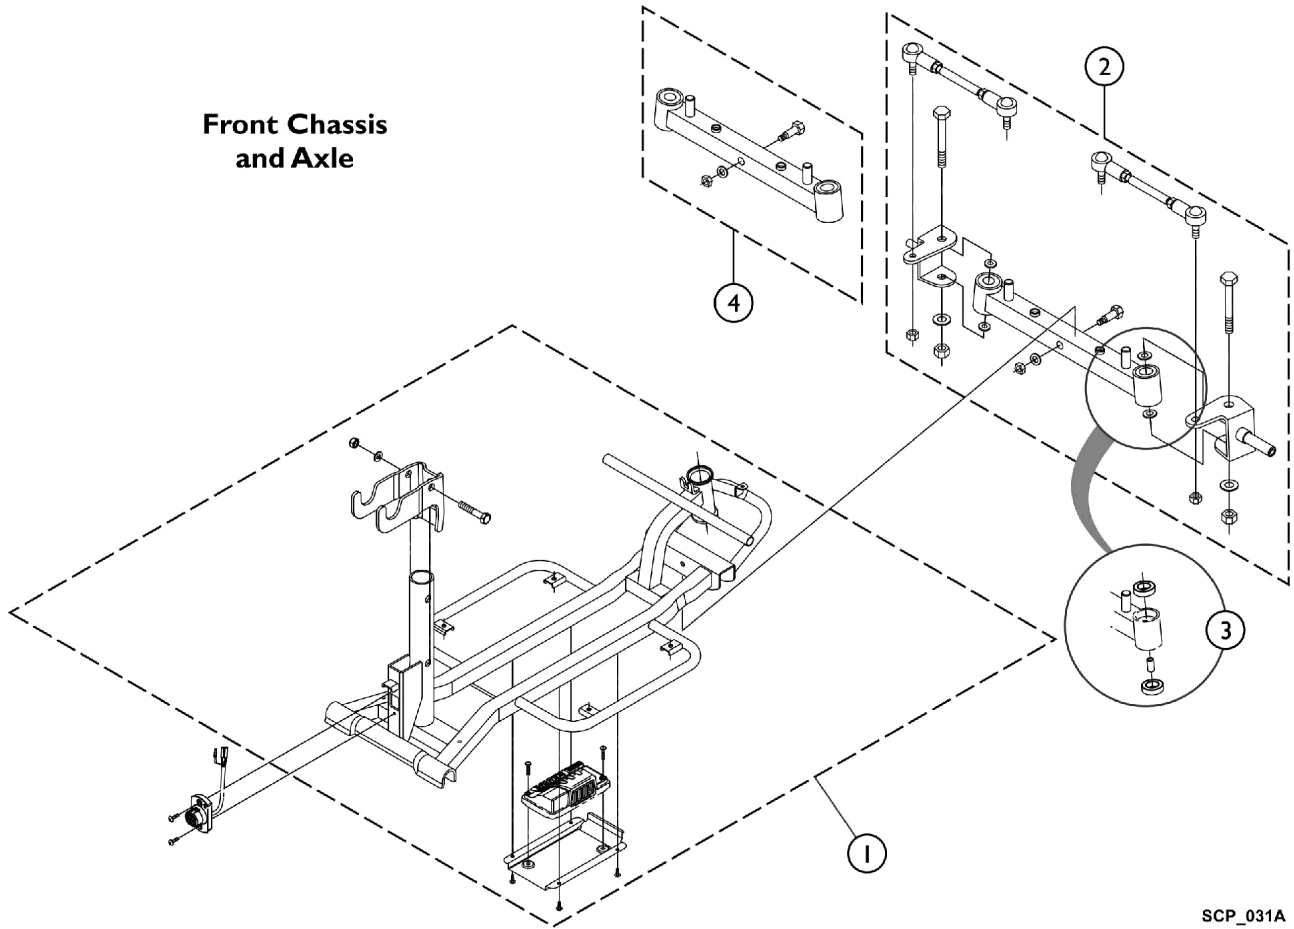

Front Chassis and Front Axis

Front Chassis
and Axle

SCP_031A

Front Chassis and Front Axis

Item Number	Note	Part Number	Description	Quantity Per	
				Package	Assembly
1		1577405	Front Frame	1	1
2		1577424	Front Axis, Complete	1	1
3		1577517	Kit, Bearing, Front Axis, Complete	1	1
4		1577539	Swing Assembly	1	1
		1577512	Steering Fork (3W)	1	1
		1577514	Front Frame (3W)	1	1