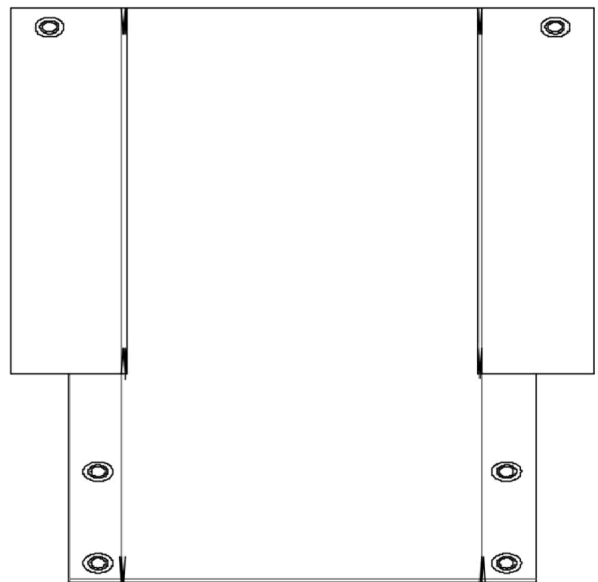

Seat and Back Upholstery

NOTE: Nylon Seat Upholstery is No Longer Available on Storm Series Power 9000 wheelchair

Seat Upholstery
Nylon/Vinyl

Back Upholstery
Nylon/Vinyl

Seat and Back Upholstery

NOTE: Nylon Seat Upholstery is No Longer Available on Storm Series Power 9000 wheelchair

Seat Upholstery

Vinyl

Seat Width	16" Deep	17" Deep	18" Deep
14" Wide	8881024417-NLA	8881024418-NLA See Note(s) A	8881024419-NLA See Note(s) A
16" Wide	8881024423-NLA See Note(s) A	8881024424-NLA See Note(s) A	8881024134-NLA See Note(s) A
18" Wide	8881024132-NLA See Note(s) A	8881024137-NLA See Note(s) A	8881024138-NLA See Note(s) A
20" Wide	8881024129-NLA See Note(s) A	8881024141-NLA See Note(s) A	8881024142-NLA See Note(s) A

NOTE: A - Specify upholstery color when ordering, see page titled "Frame Finishes, Touch-Up Paints and Upholstery Options."

Back Upholstery

Back Width	Nylon	Vinyl
14" Wide	1060611-NLA	8881058352-NLA See Note(s) A
16" Wide	1060612	8881058353-NLA See Note(s) A
18" Wide	1060613	8881058354-NLA See Note(s) A
20" Wide	1060614	8881058355-NLA See Note(s) A

NOTE: A - Specify upholstery color when ordering, see page titled "Frame Finishes, Touch-Up Paints and Upholstery Options."

Headrest Upholstery

(For 9110L Headrest Extension)

Back Width	Nylon	Vinyl
14" Wide	8881052586-NLA	8881054633-NLA See Note(s) A
16" Wide	8881052588-NLA	8881054638-NLA See Note(s) A
18" Wide	8881052590-NLA	8881054637-NLA See Note(s) A
20" Wide	8881052592-NLA	8881054639-NLA See Note(s) A