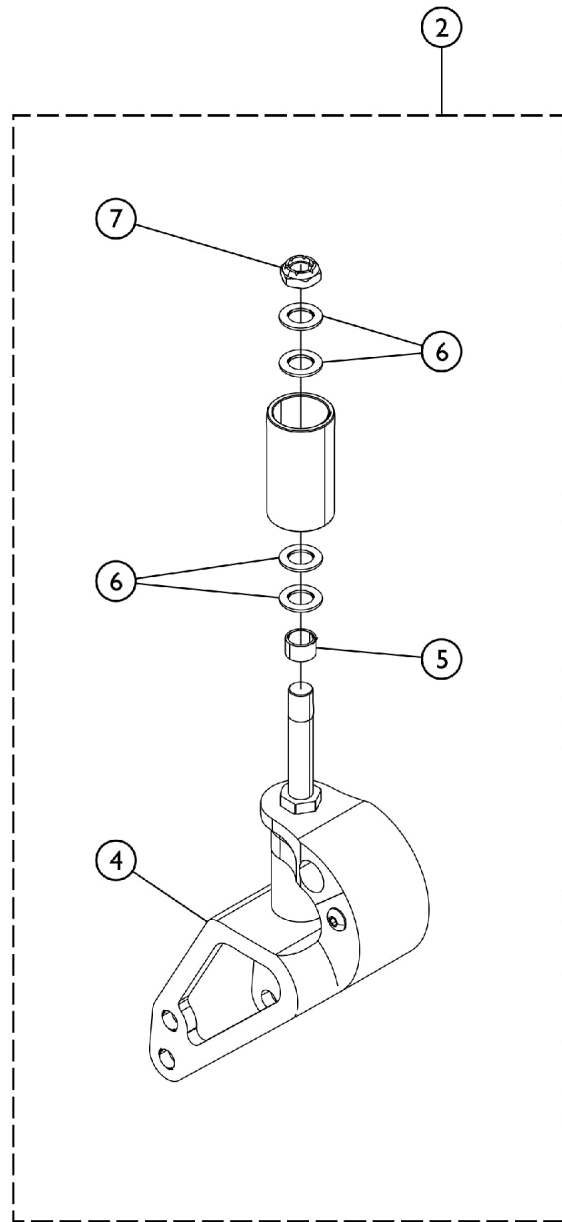

Fork Assembly - Suspension (Option FLSF)

**Suspension Fork for Options
4SPLT, 4ALUM2, 51DC, 5ALUM2
5SPLT, 61DC, 6ALUM2
All Seat to Floor Dimensions**

**Suspension Fork for Options
1259, 81DC, 815DC
All Seat to Floor
Dimensions**

Fork Assembly - Suspension (Option FLSF)

| Item Number | Note | Part Number | Description | Quantity Per | | | |
|-------------|----------------------------|-------------|--|--------------|---|---|---|
| | | | | Package | Assembly | | |
| 1 | A | 1121372-NLA | NLA - Kit, Fork, Standard Shock Absorber | 1 | 1 | | |
| 3 | | | NLA - Fork, Suspension, Firm Setting - Standard (Pair) | 1 | 2 | | |
| 5 | | | Spacer (1/2 x 5/8 x 3/8") | 1 | 2 | | |
| 6 | | | Washer (1/2 x 7/8 x 3/64") | 1 | 8 | | |
| 7 | | | Locknut (1/2-20) | 1 | 2 | | |
| 2 | | | B | 1192591 | Kit Fork, Shocks Big Rig | 1 | 1 |
| 4 | | | | | Fork, Suspension, Firm Setting - Large (Pair) | 1 | 2 |
| 5 | Spacer (1/2 x 5/8 x 3/8") | 1 | | | 2 | | |
| 6 | Washer (1/2 x 7/8 x 3/64") | 1 | | | 8 | | |
| 7 | Locknut (1/2-20) | 1 | 2 | | | | |
| 8 | | 1088523 | Plug Button, Head Tube, Black | 1 | 2 | | |

NOTE: A - Kit includes items 3, 5, 6, and item 7.
 B - Kit includes items 4, 5, 6, and item 7.

#1 Fork, Suspension w/ Stem Hardware, Firm Setting - Standard (Pair)

| Caster Option | Rear Wheel (w/ Tire Type) | Seat to Floor Dimension | Part Number |
|--|--|-------------------------|-------------|
| 4SPLT, 4ALUM2 41DC, 415DC 5SPLT, 5ALUM2 5SOFT, 5ALUM 51DC, 515DC AT902, AT903 6ALUM2 61DC | 12", 16", 18" 20", 22", 24" (All Tire Types) | All STF Dimensions | 1121372 |

#2 Fork, Suspension w/ Stem Hardware, Firm Setting - Large (Pair)

| Caster Option | Rear Wheel (w/ Tire Type) | Seat to Floor Dimension | Part Number |
|-----------------------------|--|-------------------------|-------------|
| 1259, 1228 815DC 81DC | 12", 16", 18" 20", 22", 24" (All Tire Types) | All STF Dimensions | 1166084 |