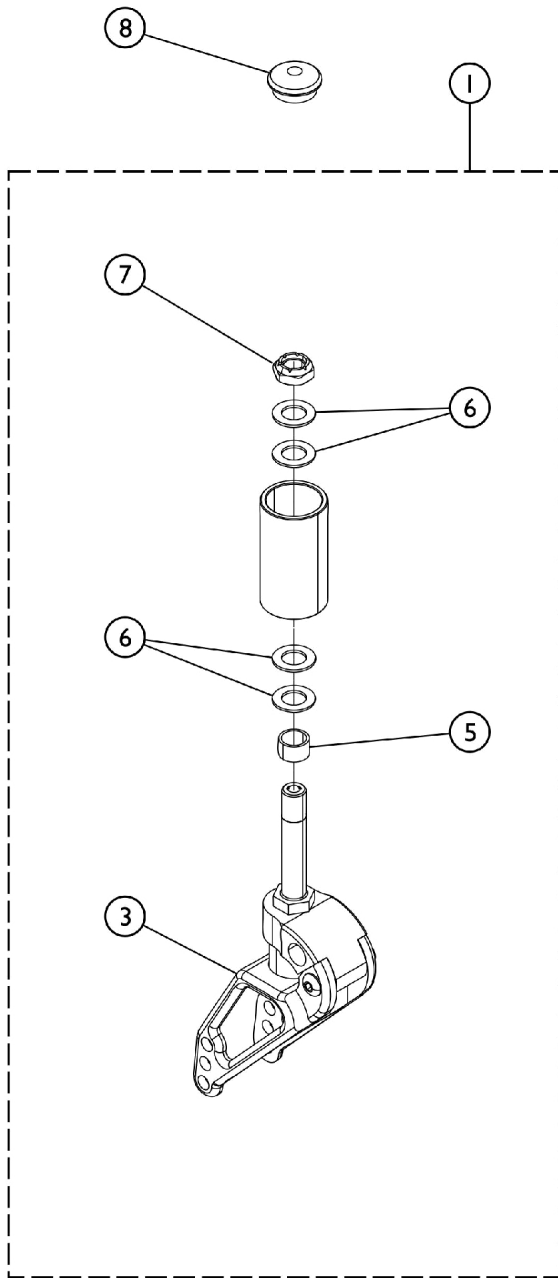

Fork Assembly - Suspension (Option FLSF)

**Suspension Fork for Options
4SPLT, 4ALUM2, 51DC, 5ALUM2
5SPLT, 61DC, 6ALUM2
All Seat to Floor Dimensions**

**Suspension Fork for Options
1259, 81DC, 815DC
All Seat to Floor
Dimensions**

Fork Assembly - Suspension (Option FLSF)

| Item Number | Note | Part Number | Description | Quantity Per | | | |
|-------------|----------------------------|-------------|--|--------------|---|---|---|
| | | | | Package | Assembly | | |
| 1 | A | 1121372-NLA | NLA - Kit, Fork, Standard Shock Absorber | 1 | 1 | | |
| 3 | | | NLA - Fork, Suspension, Firm Setting - Standard (Pair) | 1 | 2 | | |
| 5 | | | Spacer (1/2 x 5/8 x 3/8") | 1 | 2 | | |
| 6 | | | Washer (1/2 x 7/8 x 3/64") | 1 | 8 | | |
| 7 | | | Locknut (1/2-20) | 1 | 2 | | |
| 2 | | | B | 1192591 | Kit Fork, Shocks Big Rig | 1 | 1 |
| 4 | | | | | Fork, Suspension, Firm Setting - Large (Pair) | 1 | 2 |
| 5 | Spacer (1/2 x 5/8 x 3/8") | 1 | | | 2 | | |
| 6 | Washer (1/2 x 7/8 x 3/64") | 1 | | | 8 | | |
| 7 | Locknut (1/2-20) | 1 | 2 | | | | |
| 8 | | 1088523 | Plug Button, Head Tube, Black | 1 | 2 | | |

NOTE: A - Kit includes items 3, 5, 6, and item 7.
 B - Kit includes items 4, 5, 6, and item 7.

#1 Fork, Suspension w/ Stem Hardware, Firm Setting - Standard (Pair)

| Caster Option | Rear Wheel (w/ Tire Type) | Seat to Floor Dimension | Part Number |
|--|--|-------------------------|-------------|
| 4SPLT, 4ALUM2 41DC, 415DC 5SPLT, 5ALUM2 5SOFT, 5ALUM 51DC, 515DC AT902, AT903 6ALUM2 61DC | 12", 16", 18" 20", 22", 24" (All Tire Types) | All STF Dimensions | 1121372 |

#2 Fork, Suspension w/ Stem Hardware, Firm Setting - Large (Pair)

| Caster Option | Rear Wheel (w/ Tire Type) | Seat to Floor Dimension | Part Number |
|-----------------------------|--|-------------------------|-------------|
| 1259, 1228 815DC 81DC | 12", 16", 18" 20", 22", 24" (All Tire Types) | All STF Dimensions | 1166084 |