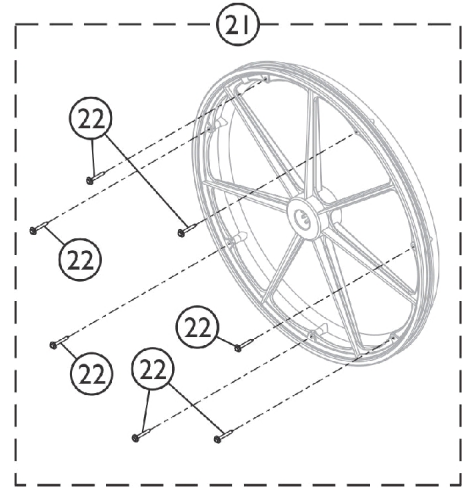

Non-Projection Handrim Attaching Hardware

Non-Projection Handrim Attaching Hardware

Item Number	Note	Part Number	Description	Quantity Per	
				Package	Assembly
1	A	1025153	Hardware, Handrim Attaching - 7 PT	1	1
2		1007375	Screw, Phillips Pan Head w/ Patch (#10-32 x 1-3/4")	1	7
3		1016438	Spacer (1/4 x 11/32 x 15/16")	1	7
7	B	1042074	Hardware, Handrim Attaching - 6 PT.	1	1
8		1007375	Screw, Phillips Pan Head w/ Patch (#10-32 x 1-3/4")	1	6
9		1012649	Spacer (3/16 x 3/8 x 15/16")	1	6
10		1013218	Washer (#10 Flat)	1	6
15	C	1065790	Hardware, Handrim Attaching - 7 PT.	1	1
16		1098755	Screw, Hex Head SEMS (#8-10 x 1-1/2")	1	7
21	D	1065791	Hardware, Handrim Attaching - 9 PT.	1	1
22		1098755	Screw, Hex Head SEMS (#8-10 x 1-1/2")	1	9

NOTE: A - Includes items 2 and 3.
 B - Includes items 8-10
 C - Includes item 16.
 D - Includes item 22.