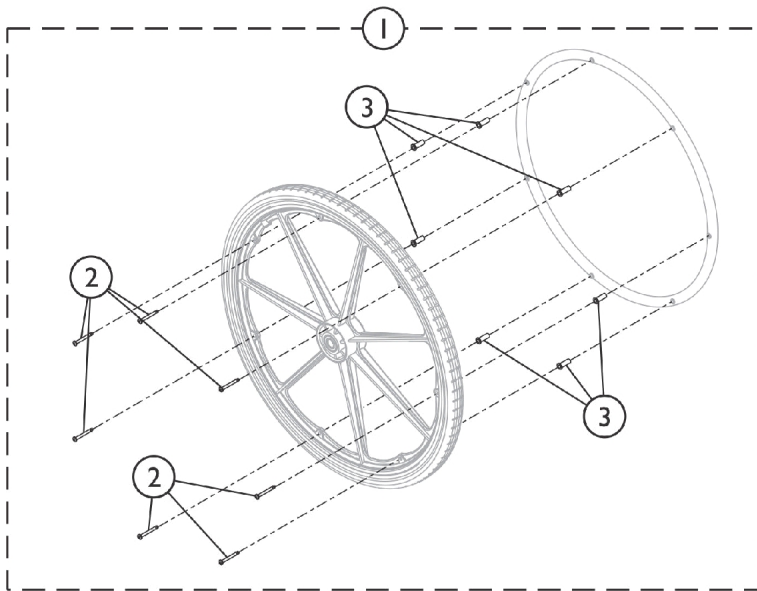

Non-Projection Handrim Attaching Hardware

Non-Projection Handrim Attaching Hardware

Item Number	Note	Part Number	Description	Quantity Per	
				Package	Assembly
1	A	1025153	Hardware, Handrim Attaching - 7 PT	1	1
2		1007375	Screw, Phillips Pan Head w/ Patch (#10-32 x 1-3/4")	1	7
3		1016438	Spacer (1/4 x 11/32 x 15/16")	1	7
7	B	1042074	Hardware, Handrim Attaching - 6 PT.	1	1
8		1007375	Screw, Phillips Pan Head w/ Patch (#10-32 x 1-3/4")	1	6
9		1012649	Spacer (3/16 x 3/8 x 15/16")	1	6
10		1013218	Washer (#10 Flat)	1	6
15	C	1065790	Hardware, Handrim Attaching - 7 PT.	1	1
16		1098755	Screw, Hex Head SEMS (#8-10 x 1-1/2")	1	7
21	D	1065791	Hardware, Handrim Attaching - 9 PT.	1	1
22		1098755	Screw, Hex Head SEMS (#8-10 x 1-1/2")	1	9

NOTE: A - Includes items 2 and 3.
 B - Includes items 8-10
 C - Includes item 16.
 D - Includes item 22.