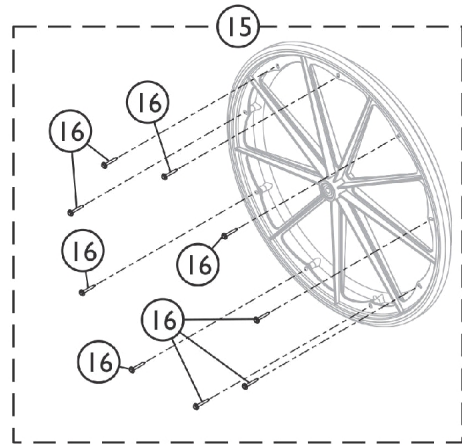

Non-Projection Handrim Attaching Hardware

Non-Projection Handrim Attaching Hardware

Item Number	Note	Part Number	Description	Quantity Per	
				Package	Assembly
1	A	1025153	Hardware, Handrim Attaching - 7 PT	1	1
2		1007375	Screw, Phillips Pan Head w/ Patch (#10-32 x 1-3/4")	1	7
3		1016438	Spacer (1/4 x 11/32 x 15/16")	1	7
7	B	1042074	Hardware, Handrim Attaching - 6 PT.	1	1
8		1007375	Screw, Phillips Pan Head w/ Patch (#10-32 x 1-3/4")	1	6
9		1012649	Spacer (3/16 x 3/8 x 15/16")	1	6
10		1013218	Washer (#10 Flat)	1	6
15	C	1065790	Hardware, Handrim Attaching - 7 PT.	1	1
16		1098755	Screw, Hex Head SEMS (#8-10 x 1-1/2")	1	7
21	D	1065791	Hardware, Handrim Attaching - 9 PT.	1	1
22		1098755	Screw, Hex Head SEMS (#8-10 x 1-1/2")	1	9

NOTE: A - Includes items 2 and 3.
 B - Includes items 8-10
 C - Includes item 16.
 D - Includes item 22.