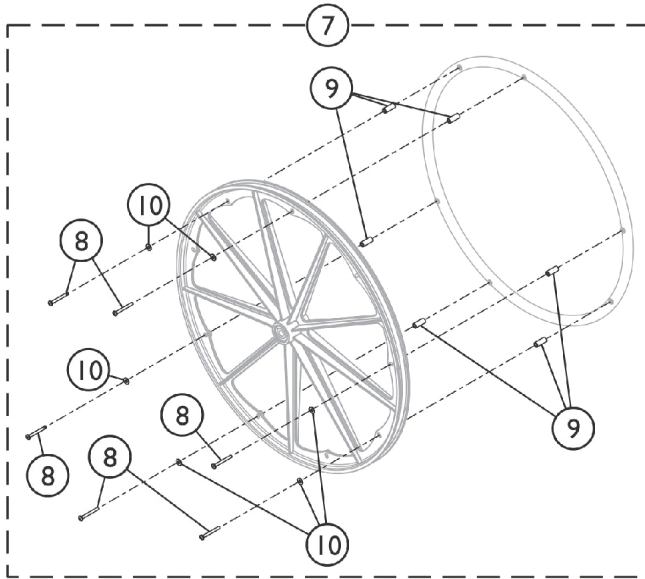

Non-Projection Handrim Attaching Hardware

Non-Projection Handrim Attaching Hardware

Item Number	Note	Part Number	Description	Quantity Per	
				Package	Assembly
1	A	1025153	Hardware, Handrim Attaching - 7 PT	1	1
2		1007375	Screw, Phillips Pan Head w/ Patch (#10-32 x 1-3/4")	1	7
3		1016438	Spacer (1/4 x 11/32 x 15/16")	1	7
7	B	1042074	Hardware, Handrim Attaching - 6 PT.	1	1
8		1007375	Screw, Phillips Pan Head w/ Patch (#10-32 x 1-3/4")	1	6
9		1012649	Spacer (3/16 x 3/8 x 15/16")	1	6
10		1013218	Washer (#10 Flat)	1	6
15	C	1065790	Hardware, Handrim Attaching - 7 PT.	1	1
16		1098755	Screw, Hex Head SEMS (#8-10 x 1-1/2")	1	7
21	D	1065791	Hardware, Handrim Attaching - 9 PT.	1	1
22		1098755	Screw, Hex Head SEMS (#8-10 x 1-1/2")	1	9

NOTE: A - Includes items 2 and 3.
 B - Includes items 8-10
 C - Includes item 16.
 D - Includes item 22.