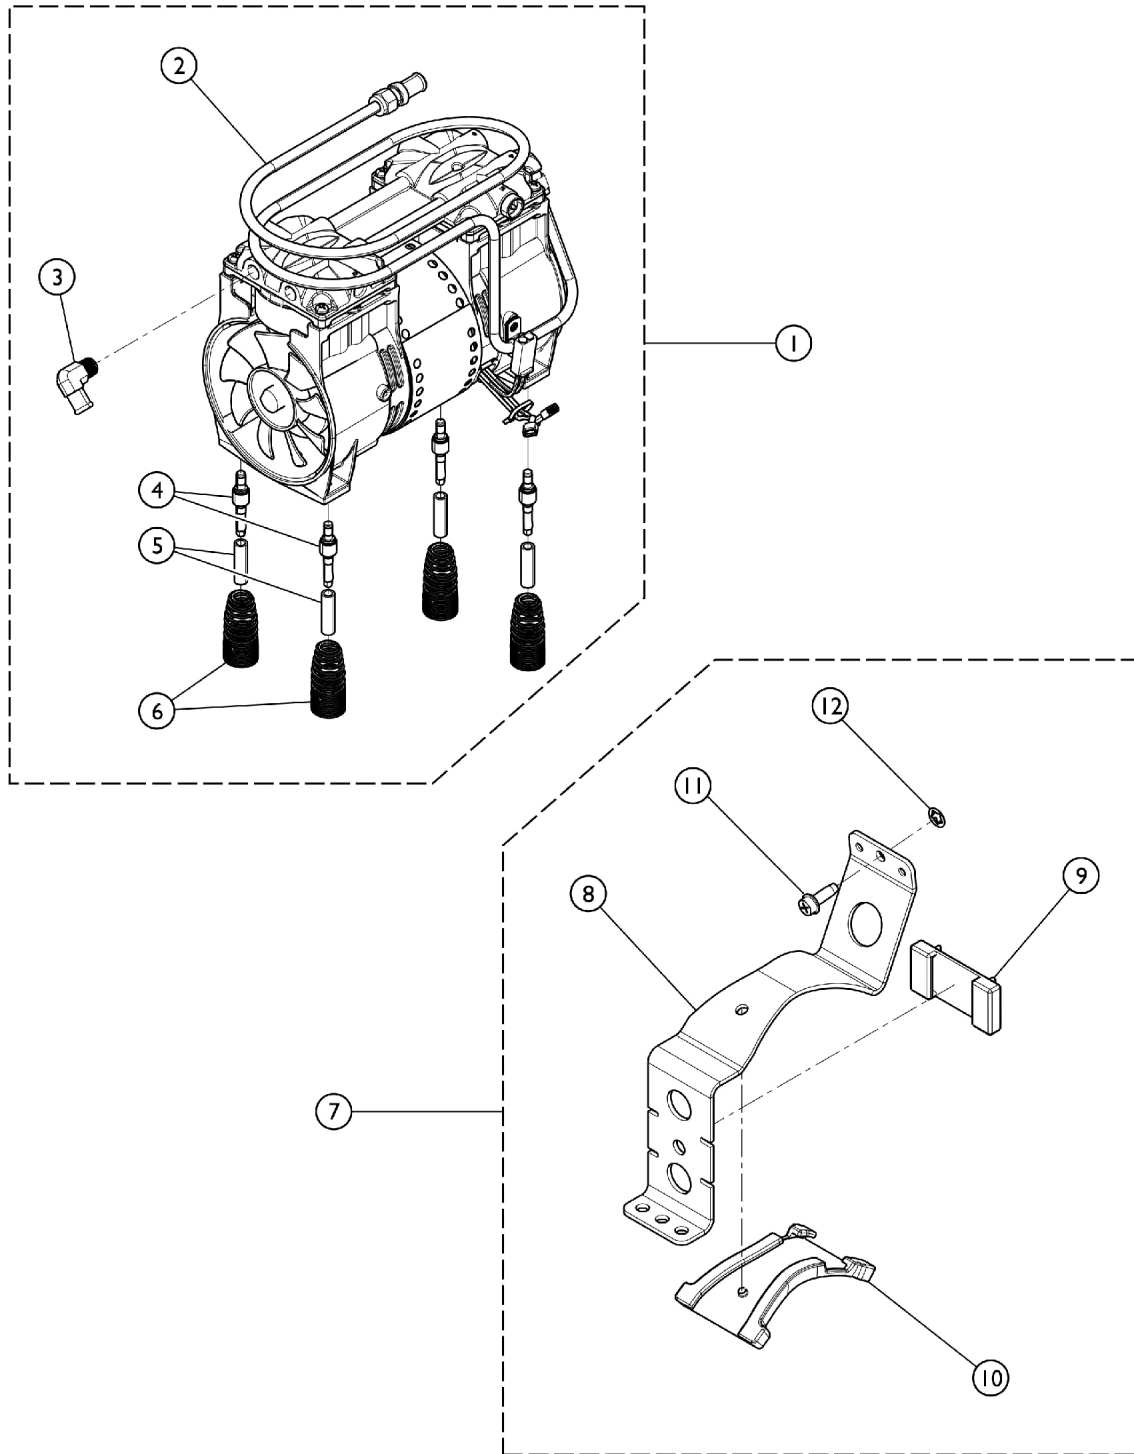

Compressor

SRE_014A

Compressor

Item Number	Note	Part Number	Description	Quantity Per	
				Package	Assembly
1	A,B	1136960-NLA	NLA - Tech Only - Compressor with Mounting Hardware	1	1
2		1119590-NLA	NLA - Tech Only - Heat Exchanger Assembly	1	1
3		1108819	Fitting, Elbow (1/2" Beaded Hose x 1/4" NPT)	1	1
4		1150580	Pin, Spring Retainer	1	4
4		1106446-NLA	NLA - Pin, Spring Retainer	1	4
5		1107411	Glide, Pin	1	4
6		1105504-NLA	NLA - Spring, Compressor Mount	1	4
6		1150581	Spring, Compressor Mount	1	4
7	C	1186230	Kit, Compressor Restraint Bracket w/ Hardware	1	1
8			Bracket, Restraint, Compressor	1	1
9			NLA - Bumper, Bracket	1	1
10			Bumper, Restraint Bracket, Compressor	1	1
11			NLA - Screw, Phillips Hex Washer Head w/ Patch (1/4-20 x 3/4")	1	1
12			Retainer, Push (1/4")	1	1
	D	1153688	Kit, Compressor Rebuild w/ Instruction Sheet	1	1
			Compressor Rebuild - Thomas	1	1
			Instruction Sheet, Thomas Rebuild 2660-2650	1	1

NOTE: A - Includes Compressor and Items 3 - 6.
 B - Used with IRC5LXO2AWQ.
 C - Includes Items 8 - 12.
 D - Not Shown.