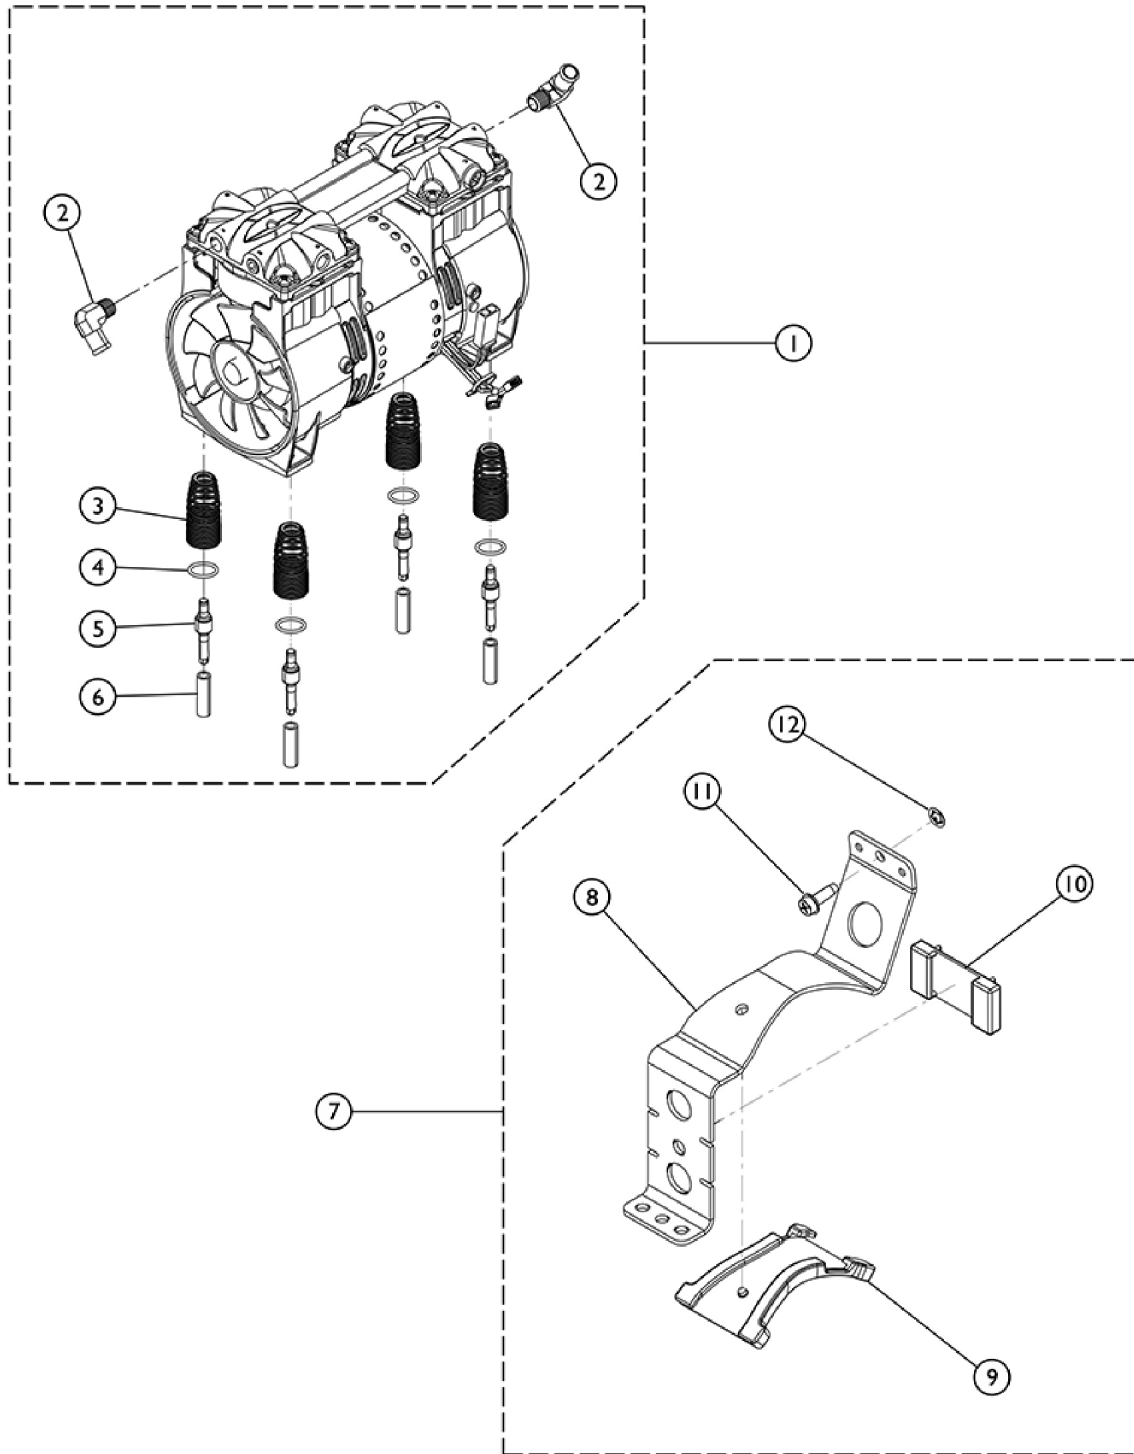

Compressor and Mounting Hardware Platinum 5 Models

Compressor and Mounting Hardware Platinum 5 Models

Item Number	Note	Part Number	Description	Quantity Per	
				Package	Assembly
1	A	1110825-NLA	NLA - Tech Only - Compressor with Mounting Hardware	1	1
2		1108819	Fitting, Elbow (1/2" Beaded Hose x 1/4" NPT)	1	2
3		1105504-NLA	NLA - Spring, Compressor Mount	1	4
3		1150581	Spring, Compressor Mount	1	4
4		1106446-NLA	NLA - Pin, Spring Retainer	1	4
4		1150580	Pin, Spring Retainer	1	4
5		1107411	Glide, Pin	1	4
6	B	1186230	Kit, Compressor Restraint Bracket w/ Hardware	1	1
7			Bracket, Restraint, Compressor	1	1
8			NLA - Bumper, Bracket	1	1
9			Bumper, Restraint Bracket, Compressor	1	1
10			NLA - Screw, Phillips Hex Washer Head w/ Patch (1/4-20 x 3/4")	1	1
11			Retainer, Push (1/4")	1	1

NOTE: A - Includes Compressor and items 3 - 5.
B - Includes items 7 - 11.