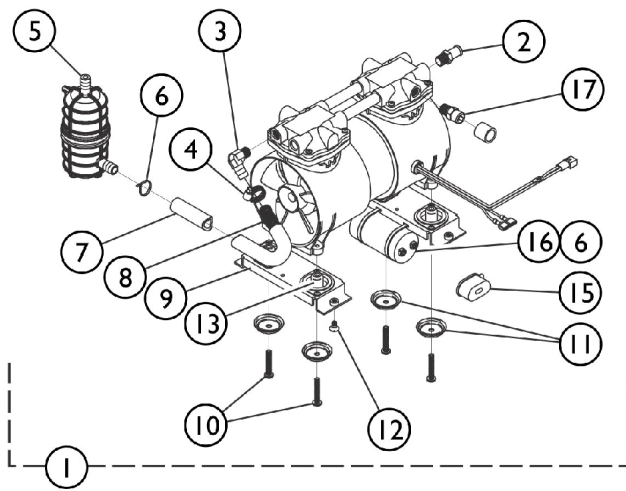

## Compressor and Mounting Hardware All Models Except Platinum 5

Item Number	Note	Part Number	Description	Quantity Per	
				Package	Assembly
1		1075071-NLA	NLA - Compressor Assembly - 6LX, 6LX02	1	1
1		1075071E-NLA	NLA - WARR RPLMT - Compressor Assembly (6LX, 6LX02)	1	1
	A,F	2000894-NLA	NLA - Kit, Compressor Rebuild	1	1
			Kit, Rebuild	1	1
			NLA - Instruction Sheet	1	1
	J	1157138	Kit, Compressor Complete Assembly - Thomas	1	1
			Compressor with Mounting Hardware - Thomas	1	1
			NLA - Tech Only - Capacitor, 15 MFD	1	1
			Tie Wrap (8" L)	2	1
		1186230	Kit, Compressor Restraint Bracket w/ Hardware	1	1
			Bracket, Restraint, Compressor	1	1
			NLA - Bumper, Bracket	1	1
			Bumper, Restraint Bracket, Compressor	1	1
			NLA - Screw, Phillips Hex Washer Head w/ Patch (1/4-20 x 3/4")	1	1
			Retainer, Push (1/4")	1	1
		1106690E-NLA	NLA - WARR RPLMT - Compressor Assembly - Thomas (5LX Plat.)	1	1
	A,G,I	1109235-NLA	Kit, Rebuild for Thomas Compressors	1	1
			Kit, Rebuild	1	1
			NLA - Instruction Sheet	1	1
	A,G	1154510	Kit, Compressor Rebuild w/ Trigon Seals & Instruction Sheet - IRC5LX/IRC5LXO2 (Thomas)	1	1
			Compressor Rebuild Kit w/ Trigon Seals - IRC5LX/IRC5LXO2 (Thomas)	1	1
			Instruction Sheet, Thomas Rebuild 2660-2650	1	1
	A,H	2000904-NLA	NLA - Kit, Compressor Rebuild	1	1
			NLA - Kit, Rebuild	1	1
			NLA - Instruction Sheet	1	1
2		1086187-NLA	NLA - Hose, Barbed, Patch Lock (1/2 x 1/4" NPT)	1	1
3	B	2001374-NLA	NLA - Fitting, Resonator	1	1
3	C	1108819	Fitting, Elbow (1/2" Beaded Hose x 1/4" NPT)	1	1
4		P0876X026	Clamp, Hose	1	1
5	B	1095537-NLA	NLA - Kit, Resonator Retro-Fit	1	1
			Resonator	1	1
			NLA - Screw, Phillips Pan Head (#10-16 x 1/2")	1	2
			NLA - Tubing, Silicon (1/2 x 5")	1	1
			Tube, Braided (10 x 1/2")	1	1
			Spring, Extension (7/16 x 9-3/4" L)	1	1
			Screw, Socket Button Head (1/4-20 x 3/8")	1	1
			NLA - Bracket, Mounting	1	1
			Clip, Flange	1	1
			Fitting, Elbow (1/2" Beaded Hose x 1/4" NPT)	1	1
			Tie Wrap (8" L)	1	1
			NLA - Instruction Sheet	1	1
5	C	1085873	Resonator	1	1