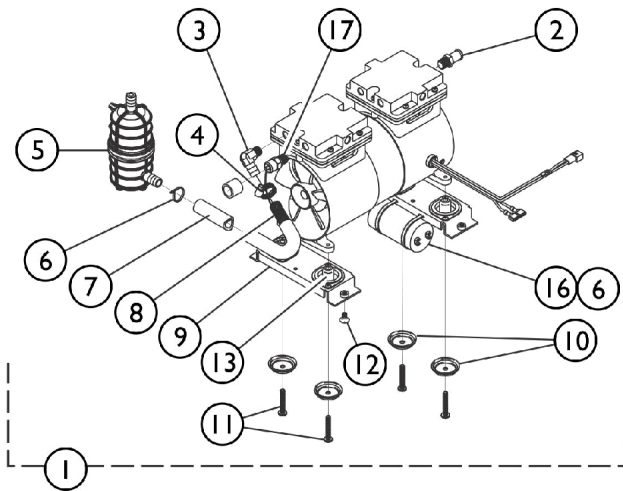

3LX (Before 7/11/97)