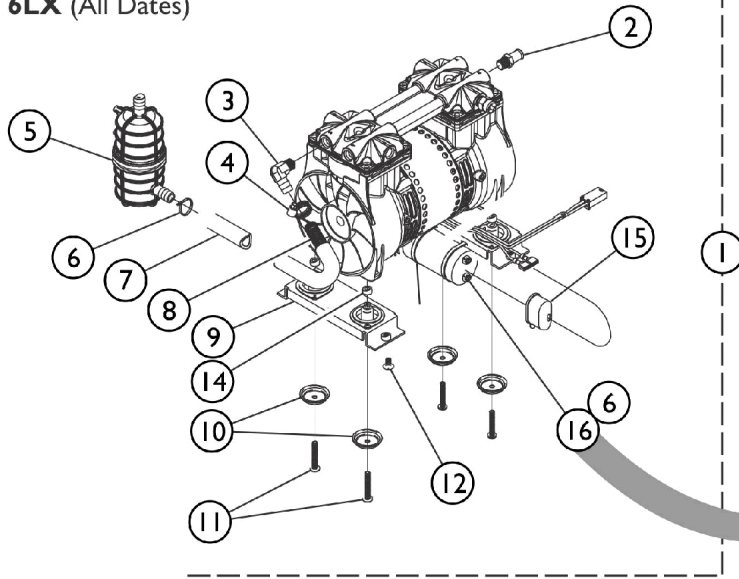

Compressor and Mounting Hardware

All Models Except Platinum 5

3LX (After 7/10/97)
5LX (After 4/21/97)
6LX (All Dates)