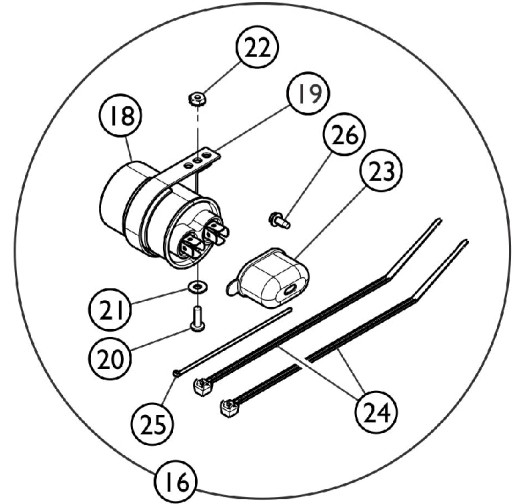

Compressor and Mounting Hardware

All Models Except Platinum 5

3LX (After 7/10/97)
5LX (After 4/21/97)
6LX (All Dates)