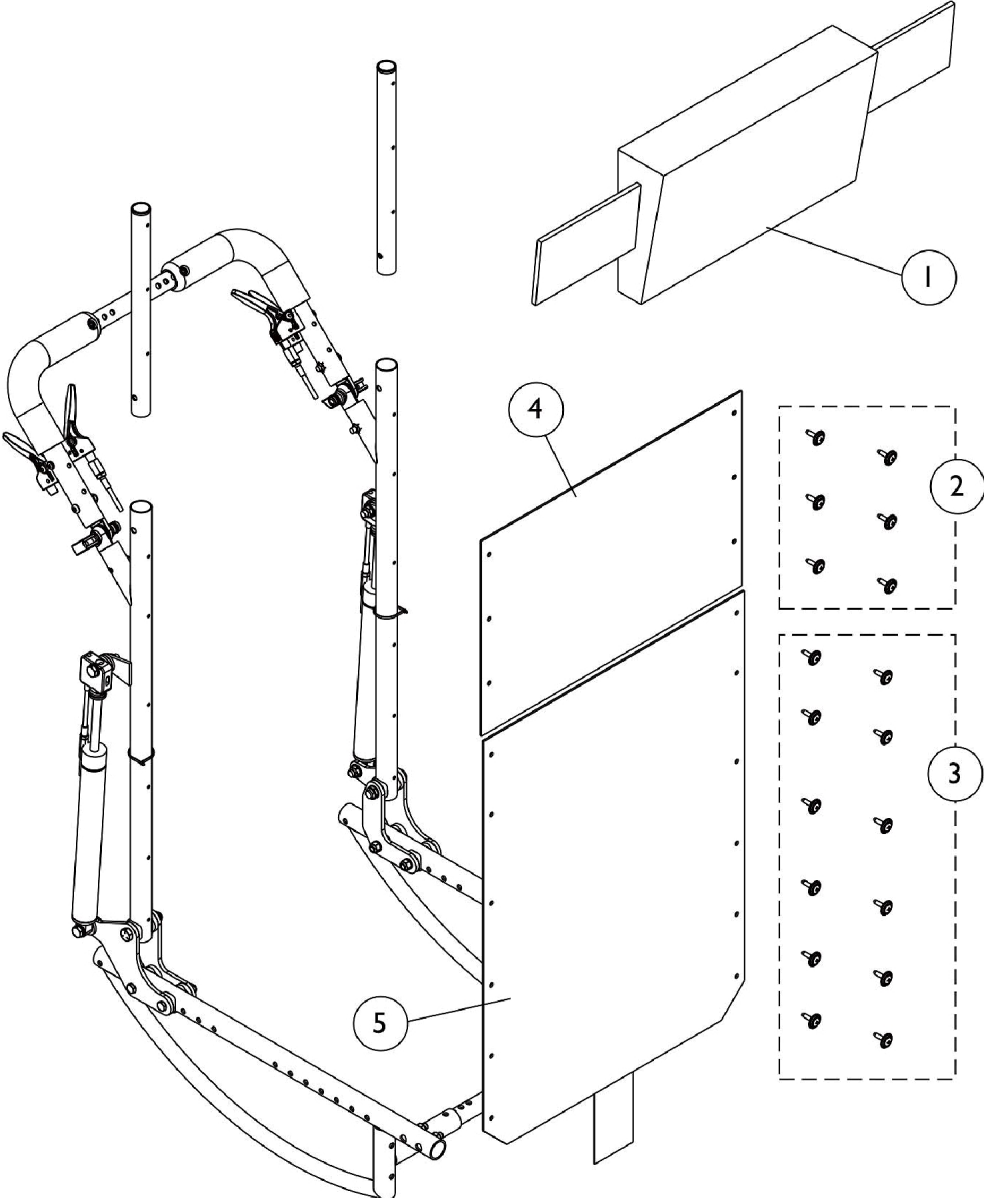

# Back Upholstery Recliner

Item Number	Note	Part Number	Description	Quantity Per	
				Package	Assembly
1		See Chart	#1 Headrest Cushion	1	1
2		1030441	Package, Headrest Upholstery, Screws w/ Washers (#10 x 7/8")	6	1
3		1029154	Kit, Back Upholstery Hardware - Screws w/ Washers (#10 x 7/8")	12	1
4		See Chart	#4 Headrest Upholstery	1	1
5		See Chart	#5 Back Upholstery	1	1

## #1 Headrest Cushion

14-15" Wide	16-18" Wide	19-20" Wide
1071011	1071058	1071059

## #4 Headrest Upholstery

14" Wide	15" Wide	16" Wide	17" Wide	18" Wide	19" Wide	20" Wide
1192478	1192479	1192480	1192481	1192482	1192483	1192484

## #5 Back Upholstery

14" Wide	15" Wide	16" Wide	17" Wide	18" Wide	19" Wide	20" Wide
1071716-NLA	1071041	1071043	1071045	1071047	1071050-NLA	1071052-NLA