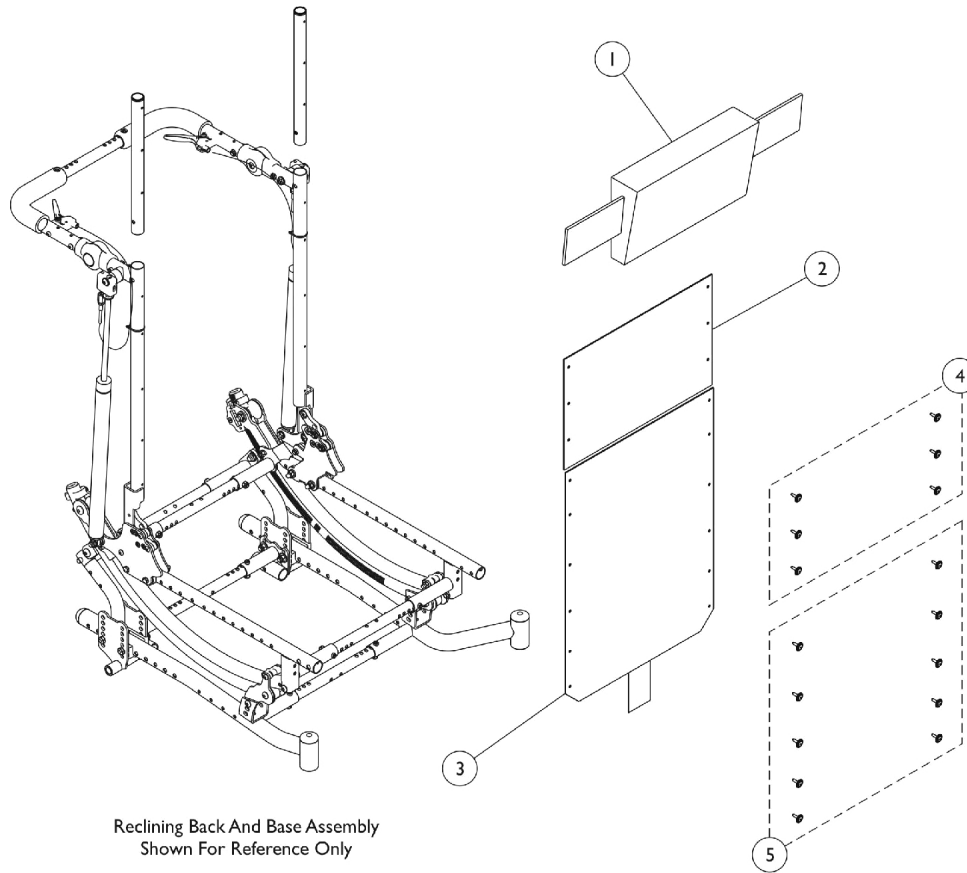

Back Upholstery, Low Shear Recliner (LOSHEAR)

Item Number	Note	Part Number	Description	Quantity Per	
				Package	Assembly
1		See Chart	#1 Headrest Cushion	1	1
2		See Chart	#2 Headrest Upholstery	1	1
3		See Chart	#3 Back Upholstery	1	1
4		1030441	Package, Headrest Upholstery, Screws w/ Washers (#10 x 7/8")	6	1
5		1027059	Package, Back Upholstery Screws w/ Washers (#10 x 7/8")	10	1

Back Upholstery, Low Shear Recliner (LOSHEAR)

#1 Headrest Cushion

14" - 15" Wide	16" - 18" Wide	19" - 20" Wide
1071011	1071058	1071059

#2 Headrest Upholstery

14" Wide	15" Wide	16" Wide	17" Wide	18" Wide	19" Wide	20" Wide
1192478	1192479	1192480	1192481	1192482	1192483	1192484

#3 Back Upholstery

14" Wide	15" Wide	16" Wide	17" Wide	18" Wide	19" Wide	20" Wide
1192485	1192486	1192487	1192488	1192489	1192490	1192491