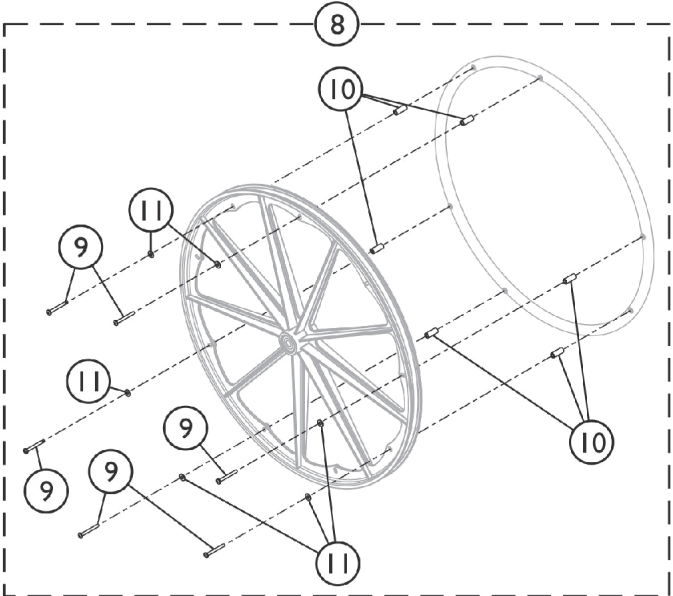

Non-Projection Handrim Attaching Hardware

SSM_034A

Non-Projection Handrim Attaching Hardware

Item Number	Note	Part Number	Description	Quantity Per	
				Package	Assembly
1	A	1025153	Hardware, Handrim Attaching - 7 PT	1	1
2		1007375	Screw, Phillips Pan Head w/ Patch (#10-32 x 1-3/4")	1	7
3		1016438	Spacer (1/4 x 11/32 x 15/16")	1	7
8	B	1042074	Hardware, Handrim Attaching - 6 PT.	1	1
9		1007375	Screw, Phillips Pan Head w/ Patch (#10-32 x 1-3/4")	1	6
10		1012649	Spacer (3/16 x 3/8 x 15/16")	1	6
11		1013218	Washer (#10 Flat)	1	6
16	C	1065790	Hardware, Handrim Attaching - 7 PT.	1	1
17		1098755	Screw, Hex Head SEMS (#8-10 x 1-1/2")	1	7

NOTE: A - Includes items 2 and 3.
 B - Includes items 9-11.
 C - Includes item 17.