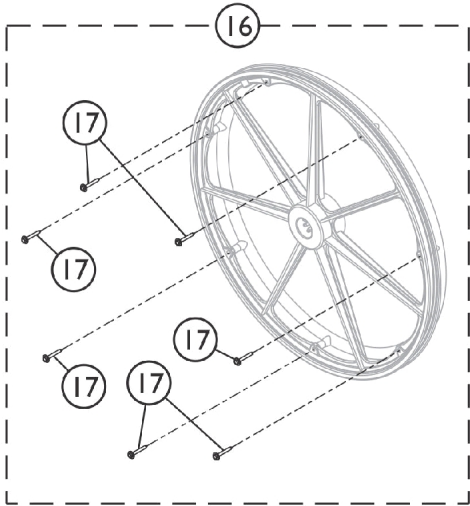

Non-Projection Handrim Attaching Hardware

SSM_034A

Non-Projection Handrim Attaching Hardware

Item Number	Note	Part Number	Description	Quantity Per	
				Package	Assembly
1	A	1025153	Hardware, Handrim Attaching - 7 PT	1	1
2		1007375	Screw, Phillips Pan Head w/ Patch (#10-32 x 1-3/4")	1	7
3		1016438	Spacer (1/4 x 11/32 x 15/16")	1	7
8	B	1042074	Hardware, Handrim Attaching - 6 PT.	1	1
9		1007375	Screw, Phillips Pan Head w/ Patch (#10-32 x 1-3/4")	1	6
10		1012649	Spacer (3/16 x 3/8 x 15/16")	1	6
11		1013218	Washer (#10 Flat)	1	6
16	C	1065790	Hardware, Handrim Attaching - 7 PT.	1	1
17		1098755	Screw, Hex Head SEMS (#8-10 x 1-1/2")	1	7

NOTE: A - Includes items 2 and 3.
 B - Includes items 9-11.
 C - Includes item 17.