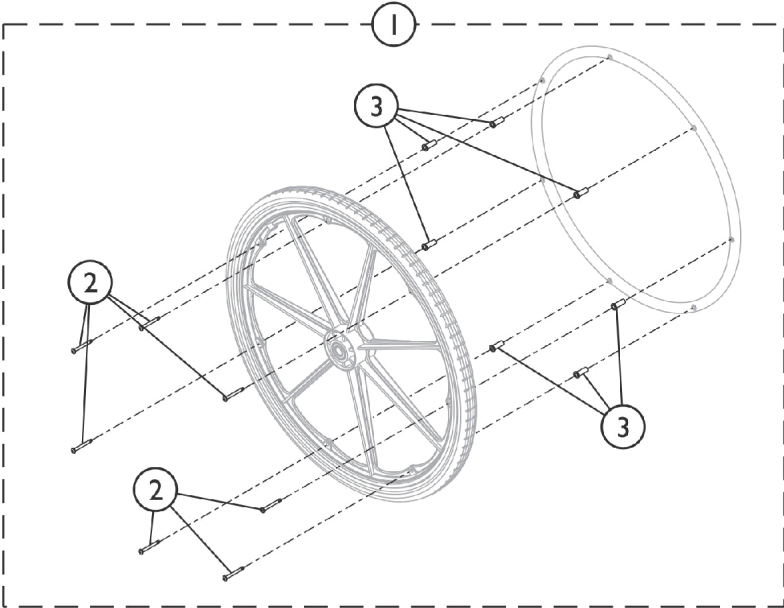

Non-Projection Handrim Attaching Hardware

SSM_034A

Non-Projection Handrim Attaching Hardware

Item Number	Note	Part Number	Description	Quantity Per	
				Package	Assembly
1	A	1025153	Hardware, Handrim Attaching - 7 PT	1	1
2		1007375	Screw, Phillips Pan Head w/ Patch (#10-32 x 1-3/4")	1	7
3		1016438	Spacer (1/4 x 11/32 x 15/16")	1	7
8	B	1042074	Hardware, Handrim Attaching - 6 PT.	1	1
9		1007375	Screw, Phillips Pan Head w/ Patch (#10-32 x 1-3/4")	1	6
10		1012649	Spacer (3/16 x 3/8 x 15/16")	1	6
11		1013218	Washer (#10 Flat)	1	6
16	C	1065790	Hardware, Handrim Attaching - 7 PT.	1	1
17		1098755	Screw, Hex Head SEMS (#8-10 x 1-1/2")	1	7

NOTE: A - Includes items 2 and 3.
 B - Includes items 9-11.
 C - Includes item 17.