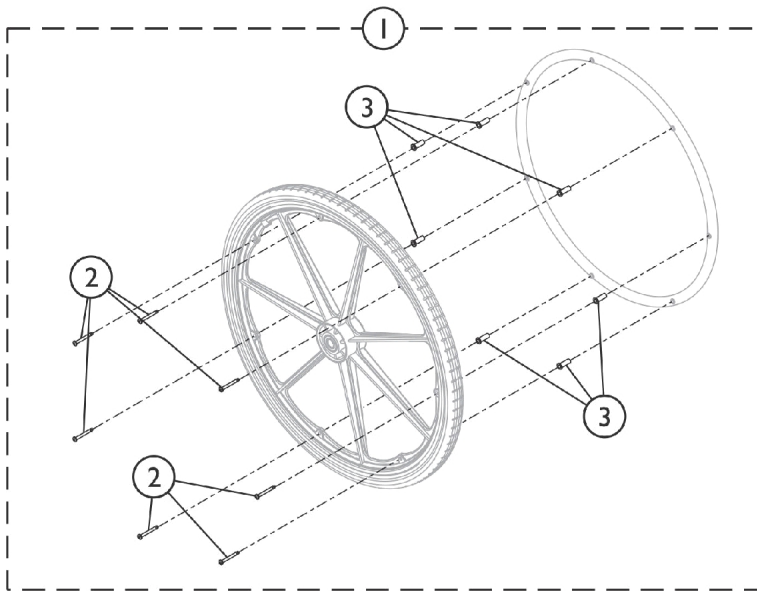

Non-Projection Handrim Attaching Hardware

Non-Projection Handrim Attaching Hardware

Item Number	Note	Part Number	Description	Quantity Per	
				Package	Assembly
1	A	1025153	Hardware, Handrim Attaching - 7 PT	1	1
2		1007375	Screw, Phillips Pan Head w/ Patch (#10-32 x 1-3/4")	1	7
3		1016438	Spacer (1/4 x 11/32 x 15/16")	1	7
7	B	1042074	Hardware, Handrim Attaching - 6 PT.	1	1
8		1007375	Screw, Phillips Pan Head w/ Patch (#10-32 x 1-3/4")	1	6
9		1012649	Spacer (3/16 x 3/8 x 15/16")	1	6
10		1013218	Washer (#10 Flat)	1	6
15	C	1065790	Hardware, Handrim Attaching - 7 PT.	1	1
16		1098755	Screw, Hex Head SEMS (#8-10 x 1-1/2")	1	7
21	D	1065791	Hardware, Handrim Attaching - 9 PT.	1	1
22		1098755	Screw, Hex Head SEMS (#8-10 x 1-1/2")	1	9

NOTE: A - Includes items 2 and 3.
 B - Includes items 8-10.
 C - Includes item 16.
 D - Includes item 22.