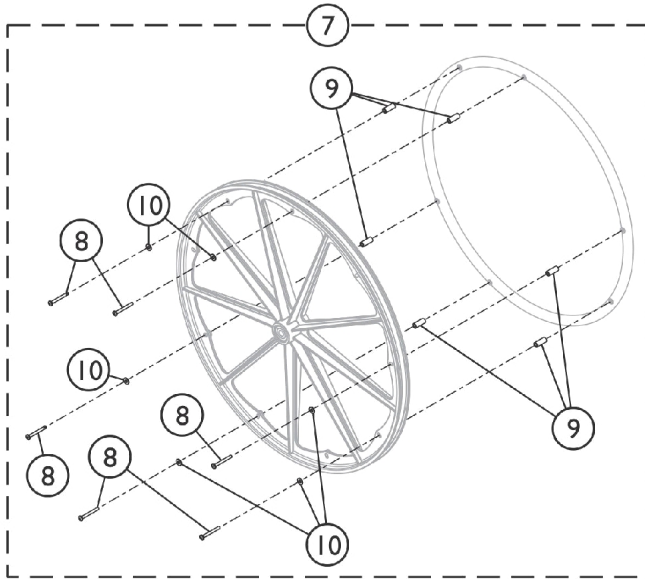

Non-Projection Handrim Attaching Hardware

Non-Projection Handrim Attaching Hardware

Item Number	Note	Part Number	Description	Quantity Per	
				Package	Assembly
1	A	1025153	Hardware, Handrim Attaching - 7 PT	1	1
2		1007375	Screw, Phillips Pan Head w/ Patch (#10-32 x 1-3/4")	1	7
3		1016438	Spacer (1/4 x 11/32 x 15/16")	1	7
7	B	1042074	Hardware, Handrim Attaching - 6 PT.	1	1
8		1007375	Screw, Phillips Pan Head w/ Patch (#10-32 x 1-3/4")	1	6
9		1012649	Spacer (3/16 x 3/8 x 15/16")	1	6
10		1013218	Washer (#10 Flat)	1	6
15	C	1065790	Hardware, Handrim Attaching - 7 PT.	1	1
16		1098755	Screw, Hex Head SEMS (#8-10 x 1-1/2")	1	7
21	D	1065791	Hardware, Handrim Attaching - 9 PT.	1	1
22		1098755	Screw, Hex Head SEMS (#8-10 x 1-1/2")	1	9

NOTE: A - Includes items 2 and 3.
 B - Includes items 8-10.
 C - Includes item 16.
 D - Includes item 22.