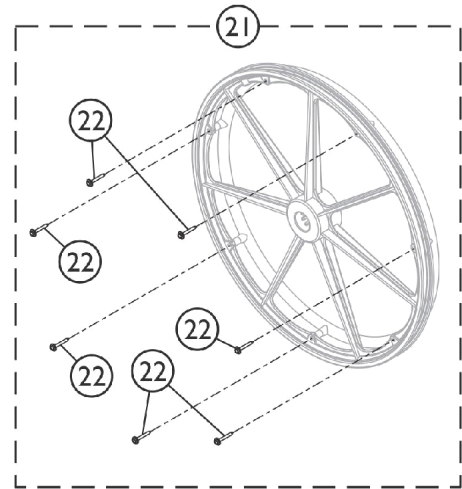

Non-Projection Handrim Attaching Hardware

Non-Projection Handrim Attaching Hardware

Item Number	Note	Part Number	Description	Quantity Per	
				Package	Assembly
1	A	1025153	Hardware, Handrim Attaching - 7 PT	1	1
2		1007375	Screw, Phillips Pan Head w/ Patch (#10-32 x 1-3/4")	1	7
3		1016438	Spacer (1/4 x 11/32 x 15/16")	1	7
7	B	1042074	Hardware, Handrim Attaching - 6 PT.	1	1
8		1007375	Screw, Phillips Pan Head w/ Patch (#10-32 x 1-3/4")	1	6
9		1012649	Spacer (3/16 x 3/8 x 15/16")	1	6
10		1013218	Washer (#10 Flat)	1	6
15	C	1065790	Hardware, Handrim Attaching - 7 PT.	1	1
16		1098755	Screw, Hex Head SEMS (#8-10 x 1-1/2")	1	7
21	D	1065791	Hardware, Handrim Attaching - 9 PT.	1	1
22		1098755	Screw, Hex Head SEMS (#8-10 x 1-1/2")	1	9

NOTE: A - Includes items 2 and 3.
 B - Includes items 8-10.
 C - Includes item 16.
 D - Includes item 22.