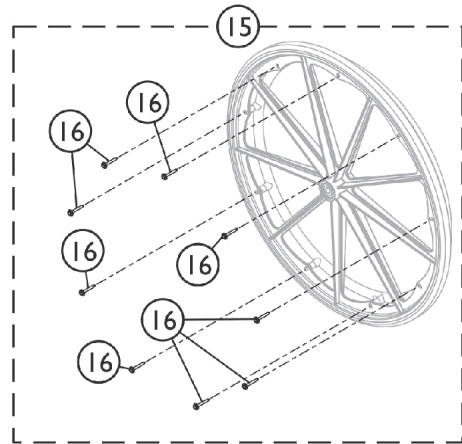

Non-Projection Handrim Attaching Hardware

Non-Projection Handrim Attaching Hardware

Item Number	Note	Part Number	Description	Quantity Per	
				Package	Assembly
1	A	1025153	Hardware, Handrim Attaching - 7 PT	1	1
2		1007375	Screw, Phillips Pan Head w/ Patch (#10-32 x 1-3/4")	1	7
3		1016438	Spacer (1/4 x 11/32 x 15/16")	1	7
7	B	1042074	Hardware, Handrim Attaching - 6 PT.	1	1
8		1007375	Screw, Phillips Pan Head w/ Patch (#10-32 x 1-3/4")	1	6
9		1012649	Spacer (3/16 x 3/8 x 15/16")	1	6
10		1013218	Washer (#10 Flat)	1	6
15	C	1065790	Hardware, Handrim Attaching - 7 PT.	1	1
16		1098755	Screw, Hex Head SEMS (#8-10 x 1-1/2")	1	7
21	D	1065791	Hardware, Handrim Attaching - 9 PT.	1	1
22		1098755	Screw, Hex Head SEMS (#8-10 x 1-1/2")	1	9

NOTE: A - Includes items 2 and 3.
 B - Includes items 8-10.
 C - Includes item 16.
 D - Includes item 22.