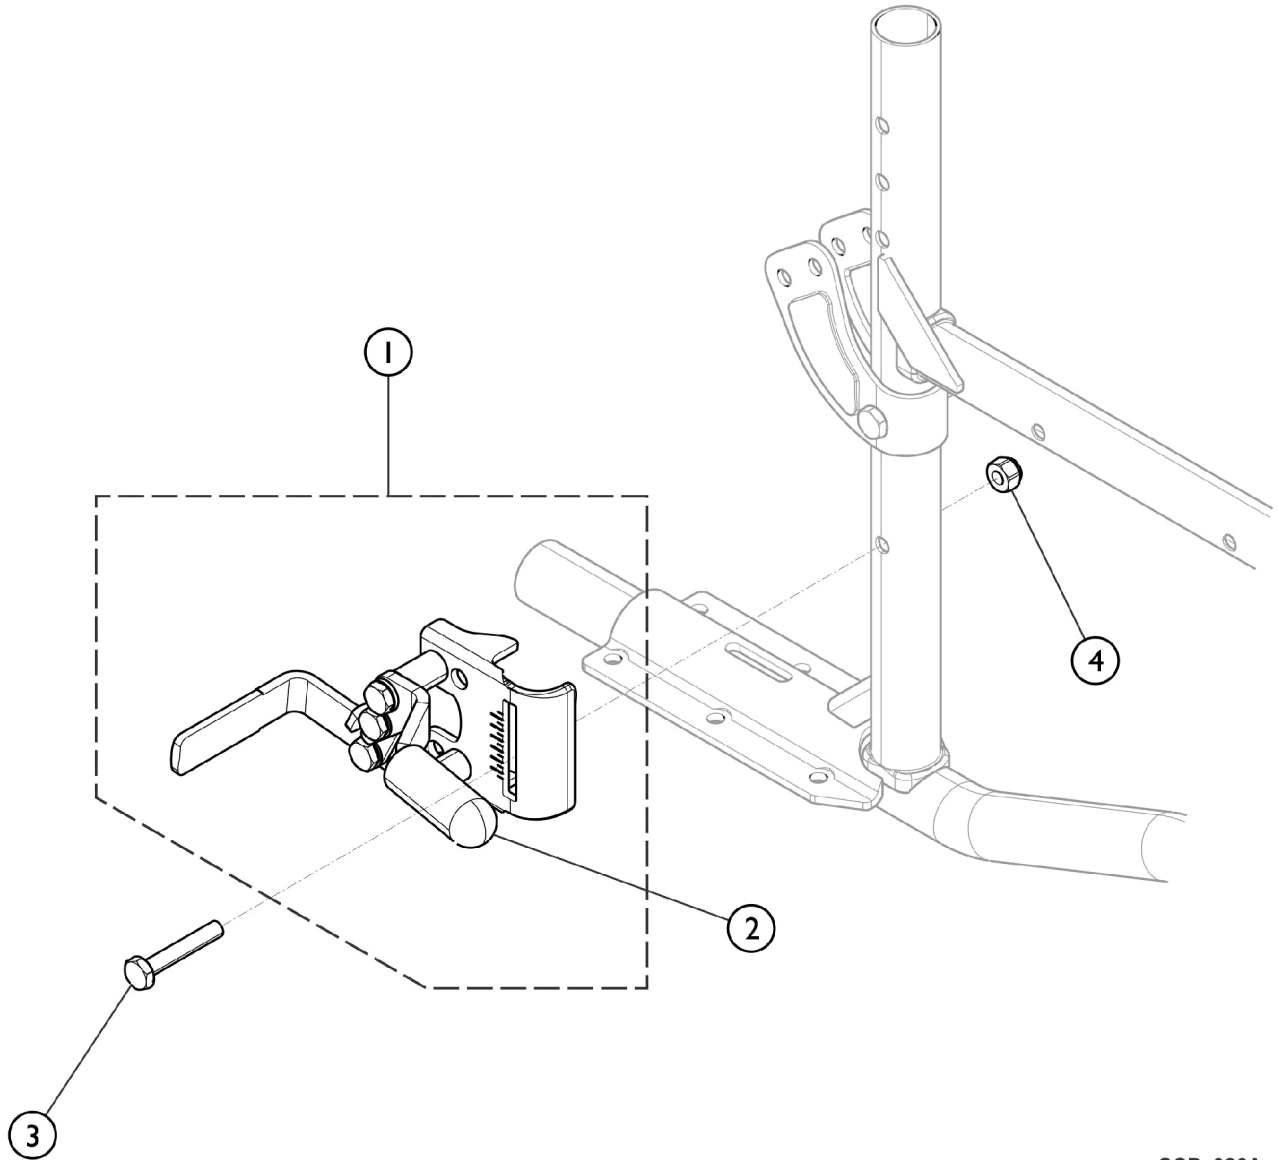

# Wheel Locks

SCP\_026A

## Wheel Locks

Item Number	Note	Part Number	Description	Quantity Per	
				Package	Assembly
1		1191494-NLA	NLA - Wheel Lock Assembly, Pull to Lock, Black - Right	1	1
1		1191495-NLA	NLA - Wheel Lock Assembly, Pull to Lock, Black - Left	1	1
2		47376X024	Tip, Rubber Wheel Lock Handle, Black	1	1
3		1030949	Screw, Hex Head (1/4-20 x 1-1/2")	1	1
4		1025736	Locknut (1/4-20)	1	1