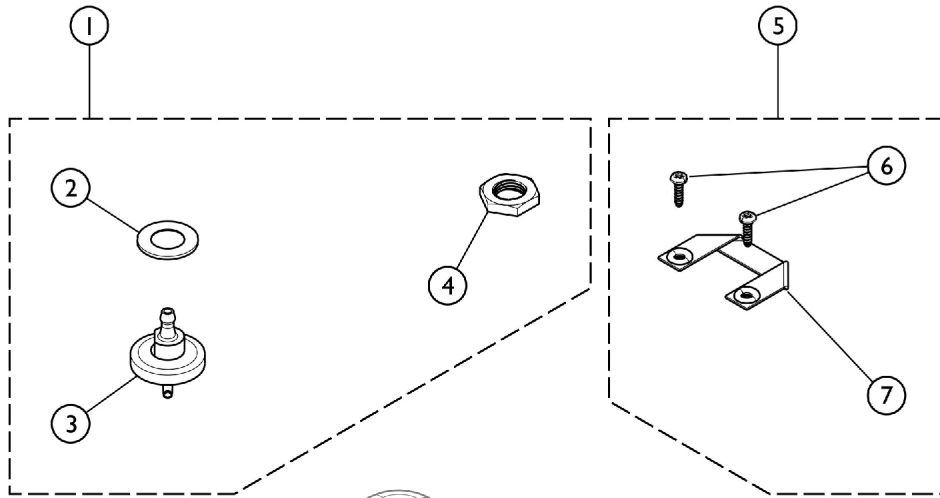

# Shroud Components (SN 15CF009500 and later)

**Rear Shroud Shown  
for Reference Only**

SRE\_006A

## Shroud Components (SN 15CF009500 and later)

Item Number	Note	Part Number	Description	Quantity Per	
				Package	Assembly
1	A	1185319	Kit, HEPA Filter, XPO2	1	1
2			Washer (.56 x 1.00 x .063)	1	5
3			Outlet, HEPA Filter	1	5
4			Nut, Nylon, Black (9/16-18)	1	5
			Seal, Notice	1	5
5	B	1166963	Kit, Pull Strap	1	1
6			Screw, Pan Head, Torx (6-19 x 1/2)	1	2
7			Pull Strap	1	1
8	C	1185323	Kit, Bumper	1	1
9			Bumper, Adhesive Backed, Rubber Dome	1	9

NOTE: A - Kit includes items 2, 3, and 4.  
 B - Kit includes items 6 and 7.  
 C - Kit includes item 9.