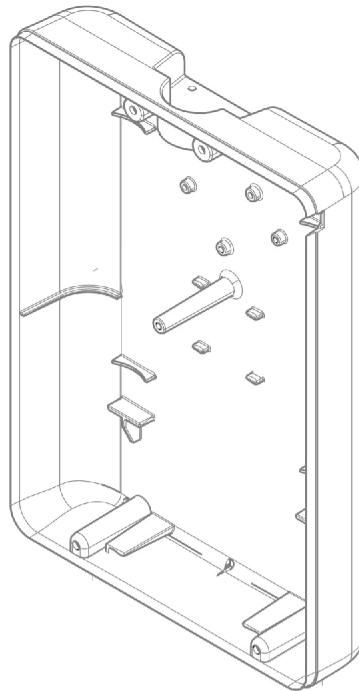

# Shroud Components (SN 15CF009500 and later)

**Rear Shroud Shown  
for Reference Only**

SRE\_006A

## Shroud Components (SN 15CF009500 and later)

Item Number	Note	Part Number	Description	Quantity Per	
				Package	Assembly
1	A	1185319	Kit, HEPA Filter, XPO2	1	1
2			Washer (.56 x 1.00 x .063)	1	5
3			Outlet, HEPA Filter	1	5
4			Nut, Nylon, Black (9/16-18)	1	5
			Seal, Notice	1	5
5	B	1166963	Kit, Pull Strap	1	1
6			Screw, Pan Head, Torx (6-19 x 1/2)	1	2
7			Pull Strap	1	1
8	C	1185323	Kit, Bumper	1	1
9			Bumper, Adhesive Backed, Rubber Dome	1	9