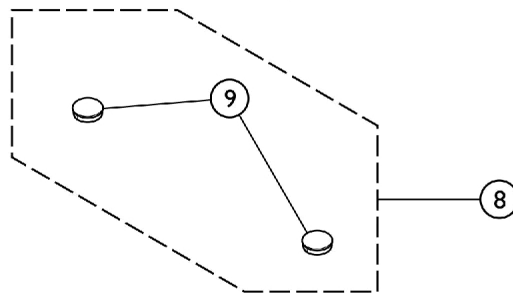

# Shroud Components (SN 15CF009500 and later)

**Rear Shroud Shown  
for Reference Only**

SRE\_006A

## Shroud Components (SN 15CF009500 and later)

Item Number	Note	Part Number	Description	Quantity Per	
				Package	Assembly
1	A	1185319	Kit, HEPA Filter, XPO2	1	1
2			Washer (.56 x 1.00 x .063)	1	5
3			Outlet, HEPA Filter	1	5
4			Nut, Nylon, Black (9/16-18)	1	5
			Seal, Notice	1	5
5	B	1166963	Kit, Pull Strap	1	1
6			Screw, Pan Head, Torx (6-19 x 1/2)	1	2
7			Pull Strap	1	1
8	C	1185323	Kit, Bumper	1	1
9			Bumper, Adhesive Backed, Rubber Dome	1	9