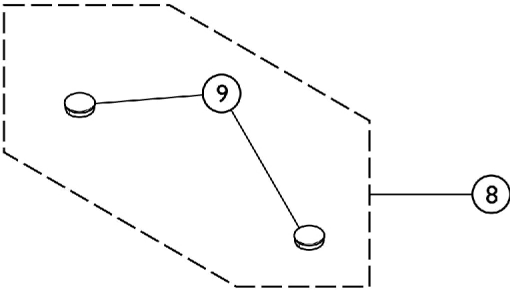

Shroud Components

**Rear Shroud Shown
for Reference Only**

Shroud Components

Item Number	Note	Part Number	Description	Quantity Per	
				Package	Assembly
1	A	1185319	Kit, HEPA Filter, XPO2	1	1
2			Washer (.56 x 1.00 x .063)	1	5
3			Outlet, HEPA Filter	1	5
4			Nut, Nylon, Black (9/16-18)	1	5
			Seal, Notice	1	5
5	B	1166963	Kit, Pull Strap	1	1
6			Screw, Pan Head, Torx (6-19 x 1/2)	1	2
7			Pull Strap	1	1
8	C	1185323	Kit, Bumper	1	1
9			Bumper, Adhesive Backed, Rubber Dome	1	9