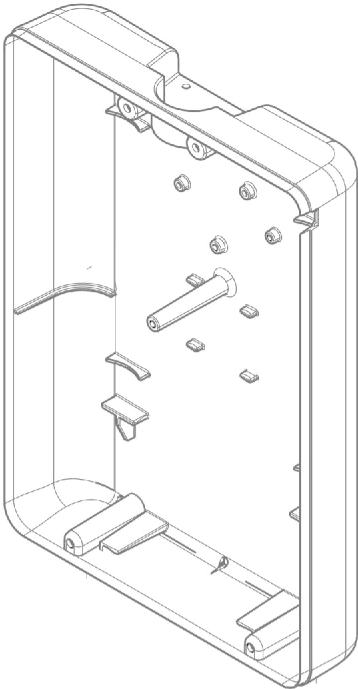

Shroud Components

**Rear Shroud Shown
for Reference Only**

Shroud Components

Item Number	Note	Part Number	Description	Quantity Per	
				Package	Assembly
1	A	1185319	Kit, HEPA Filter, XPO2	1	1
2			Washer (.56 x 1.00 x .063)	1	5
3			Outlet, HEPA Filter	1	5
4			Nut, Nylon, Black (9/16-18)	1	5
			Seal, Notice	1	5
5	B	1166963	Kit, Pull Strap	1	1
6			Screw, Pan Head, Torx (6-19 x 1/2)	1	2
7			Pull Strap	1	1
8	C	1185323	Kit, Bumper	1	1
9			Bumper, Adhesive Backed, Rubber Dome	1	9

NOTE: A - Kit includes items 2, 3, and 4.
 B - Kit includes items 6 and 7.
 C - Kit includes item 9.