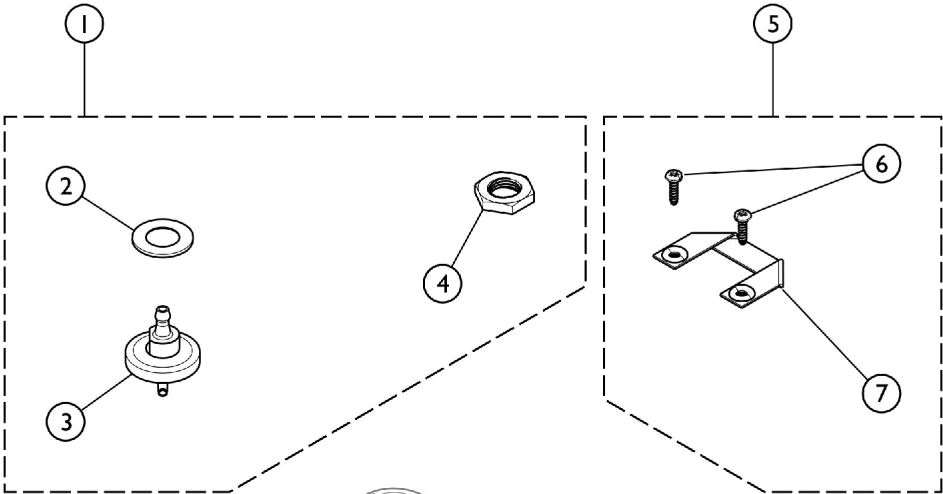

Shroud Components

**Rear Shroud Shown
for Reference Only**

Shroud Components

Item Number	Note	Part Number	Description	Quantity Per	
				Package	Assembly
1	A	1185319	Kit, HEPA Filter, XPO2	1	1
2			Washer (.56 x 1.00 x .063)	1	5
3			Outlet, HEPA Filter	1	5
4			Nut, Nylon, Black (9/16-18)	1	5
			Seal, Notice	1	5
5	B	1166963	Kit, Pull Strap	1	1
6			Screw, Pan Head, Torx (6-19 x 1/2)	1	2
7			Pull Strap	1	1
8	C	1185323	Kit, Bumper	1	1
9			Bumper, Adhesive Backed, Rubber Dome	1	9

NOTE: A - Kit includes items 2, 3, and 4.
 B - Kit includes items 6 and 7.
 C - Kit includes item 9.