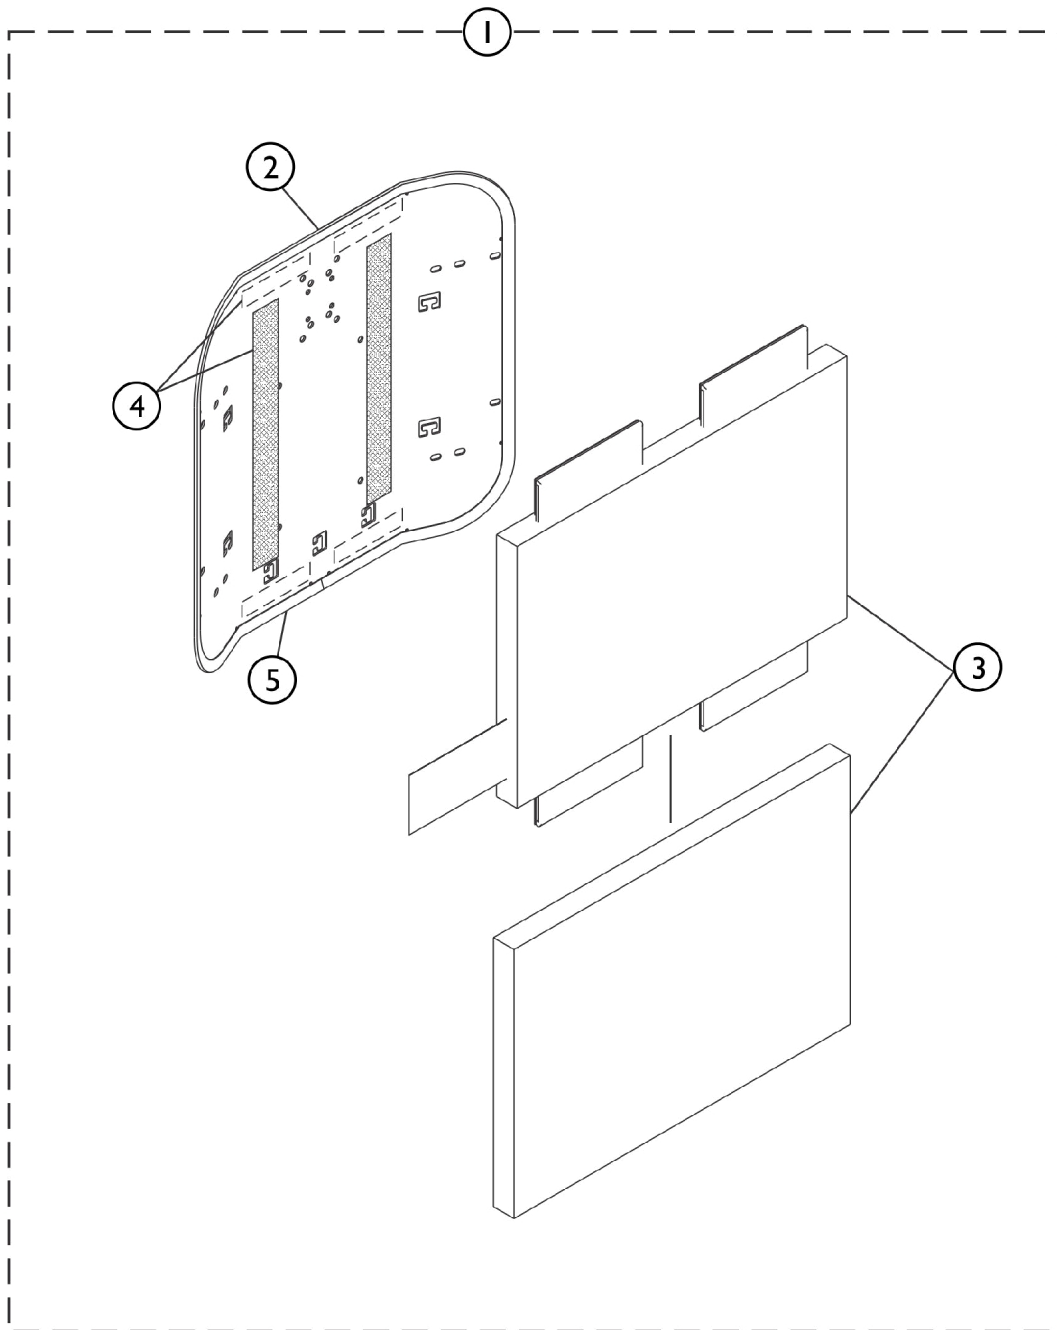

Conventional Back without Mounting Hardware

NOTE: Extruded back canes come in one back height only. Back cane material height for extruded back canes measure approximately 20-1/2". Overall back height from the seat pan to top of the extruded back cane is approximately 22-1/2". Only the Back Assembly needs to be replaced when changing back heights.

NOTE: Hook Fastener Adhesive Kit must be ordered when a Back Pan or Back Assembly is requested. This will allow the Loop Fastener Adhesive on the Back Cover to attach properly.

Conventional Back without Mounting Hardware

NOTE: Extruded back canes come in one back height only. Back cane material height for extruded back canes measure approximately 20-1/2". Overall back height from the seat pan to top of the extruded back cane is approximately 22-1/2". Only the Back Assembly needs to be replaced when changing back heights.

NOTE: Hook Fastener Adhesive Kit must be ordered when a Back Pan or Back Assembly is requested. This will allow the Loop Fastener Adhesive on the Back Cover to attach properly.

Item Number	Note	Part Number	Description	Quantity Per	
				Package	Assembly
1		See Chart	#1 Back Assembly without Hardware 16"-20" Wide	1	1
1		See Chart	#1 Back Assembly without Hardware 21"-24" Wide	1	1
2		See Chart	#2 Back Pan with Vinyl Edge Trim 16"-20" Wide	1	1
2		See Chart	#2 Back Pan with Vinyl Edge Trim 21"-24" Wide	1	1
3		See Chart	#3 Back Cushion Assembly 16"-20" Wide	1	1
3		See Chart	#3 Back Cushion Assembly 21"-24" Wide	1	1
4	A	1125723	Kit, Hook Fastener w/ Adhesive Back	1	1
5		1125724-NLA	NLA - Trim, Edge, Cut-To-Length, Vinyl Black (96" L)	1	1