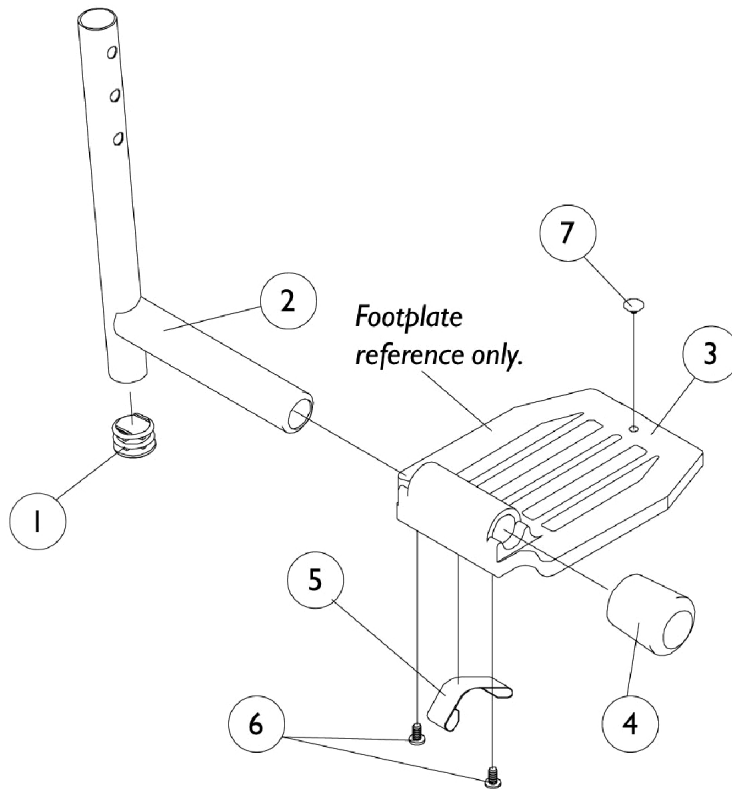

Pivot/ Slide Tube and 1650, 1450, 1350 Footplates

NOTE: Heel Loops are not included. See footreset and legrest accessories.

NOTE: For complete pivot/slide tube and footplate assemblies, see front riggings reference chart.

1350 Extra Large	1450 Deluxe Aluminum	1650 Standard Alum.