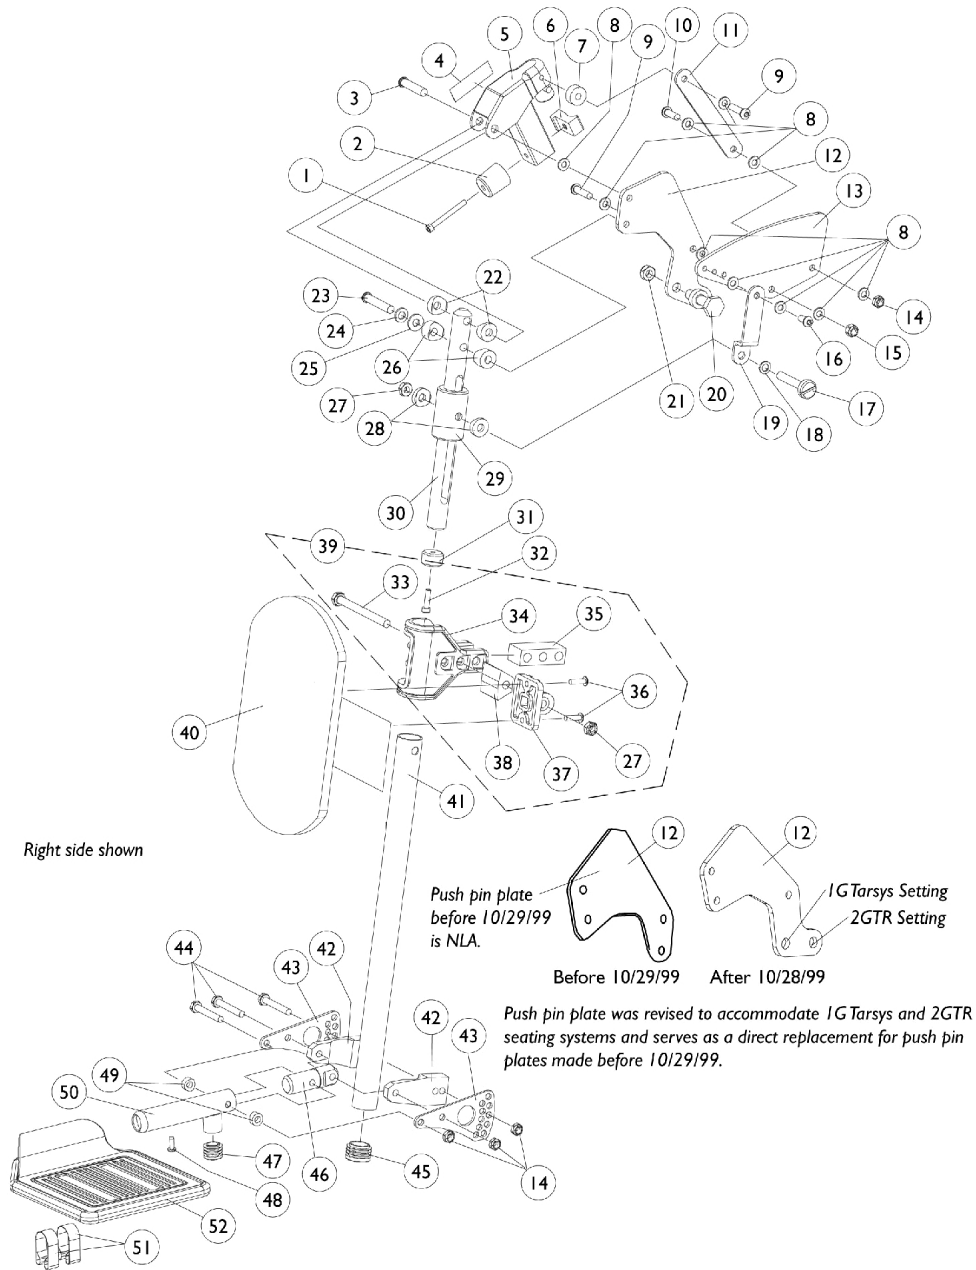

Genius Legrest (Mechanical)

Due to a change to the Legrest Calf Pad size made on 4/23/12, you must also order the hardware kit (1109613) when ordering replacement Calf Pads.

Genius Legrest (Mechanical)

Due to a change to the Legrest Calf Pad size made on 4/23/12, you must also order the hardware kit (1109613) when ordering replacement Calf Pads.

Item Number	Note	Part Number	Description	Quantity Per	
				Package	Assembly
1		1023966	Screw, Socket Head (#10-32 x 1-3/4")	1	1
2		0060000-NLA	NLA - Bumper, Rubber	1	1
3		0140406-NLA	NLA - Screw, Socket Head, Cap (5/16-18 x 1-1/2")	1	1
4		0061400-NLA	NLA - Decal, Warning Label Tie Down	1	1
5		0289824-NLA	NLA - Legrest Hanger Receptical w/ Dowel Pin Assembly, Black	1	1
6		1096649-NLA	NLA - Guide, Square w/ Brass Barb Insert	1	1
7		0176700-NLA	NLA - Bushing, Coved Latch Legrest Genius	1	1
8		0050100-NLA	NLA - Washer, Nylon Flat (1/4 x 1/2 x 1/16")	1	10
9		0051606-NLA	NLA - Screw, Cap, Button Head, Socket (1/4-20 x 1")	1	2
10		0052906-NLA	NLA - Screw, Socket Button Head (1/4-20 x 3/4")	1	3
11		0177802-NLA	NLA - Link, Black - Rear	1	1
12		1086987-NLA	NLA - Plate, Push Pin	1	1
13		0179202-NLA	NLA - Plate, Link	1	1
14		7930323-NLA	NLA - Package, Locknut (1/4-20)	25	1
15		7930333	Locknut (1/4-20)	25	1
16		0223506-NLA	NLA - Screw, Socket, Cap, Button Head (1/4-20 x 1/2")	1	1
17		0180506-NLA	NLA - Screw, Slotted, Pan Head (5/16-18 x 1-15/16")	1	1
18		0054700-NLA	NLA - Washer, Nylon (5/16 x 1/2 x 1/16")	1	2
19		0177702-NLA	NLA - Link, Black - Front	1	1
20		0182406-NLA	NLA - Pin, Push	1	1
21		1028486	Locknut, Low Profile (3/8-16)	1	1
22		0175600	Spacer, Coved (5/16 x 3/4 x 3/8")	1	2
23		0055206-NLA	NLA - Screw, Cap, Button Head, Socket (5/16-18 x 1-3/4")	1	1
24		1072692-NLA	NLA - Lockwasher, Split (5/16")	1	1
25		1025704	Washer, Flat (5/16 x 5/8 x 1/16")	1	1
26		0176422-NLA	NLA - Spacer, Coved (5/16 x 3/4 x 3/8")	1	2
27		0055006-NLA	NLA - Locknut, Low Profile (5/16-18)	1	2
28		0176200-NLA	NLA - Bushing, Nylon Guide	1	2
29		0177100-NLA	NLA - Bushing, Legrest Support	1	1
30		0178224-NLA	NLA - Bar, Insert, Black	1	1
31		0175800-NLA	NLA - Bushing, Guide	1	1
32		0224600-NLA	NLA - Screw, Socket Head, Cap (#10-32 x 3/4")	1	1
39	B	1109613	NLA - Kit, Calf Pad Mounting, Retro-Fit	1	1
27			NLA - Locknut, Low Profile (5/16-18)	1	1
33			NLA - Screw, Hex Head (5/16-18 x 3-1/2)	1	1
34			NLA - Clamp, Calf Pad	1	1
35			NLA - Block, Legrest Pad Mount	1	1
36			Screw, Phillips Pan Head (#10-32 x 11/16")	1	2
37			Plate, Legrest Pad	1	1
38			NLA - Block, Mounting	1	1
36			Screw, Phillips Pan Head (#10-32 x 1")	1	2