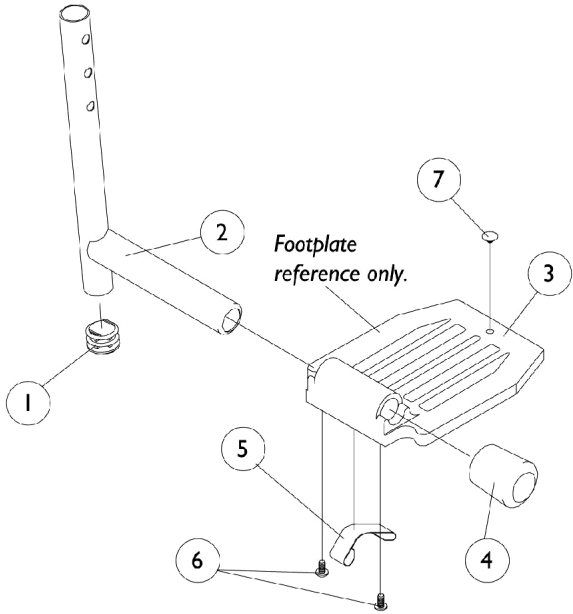

Pivot/ Slide Tube and Standard Aluminum, 1450, 1350 Footplates

NOTE: Heel loops are not included. See footrest and legrest accessories.

NOTE: For complete pivot/slide tube footplate assemblies, see front riggings reference charts.

1350 Extra Large	1450 Deluxe Aluminum	16" to 24" Wide Standard Alum.	14" Wide Standard Alum.