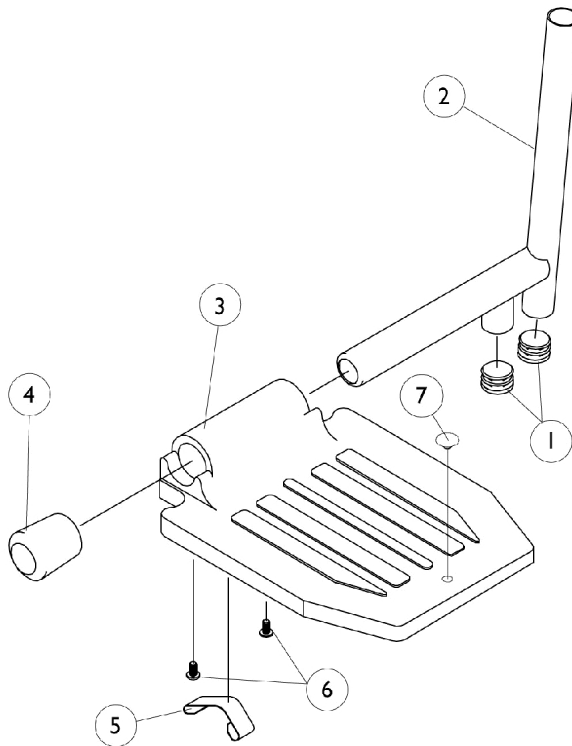

# Pivot/ Slide Tube w/ Footplate

## P904, PAL4A, PAS4A

NOTE: Heel loops are not included. See page titled "Footrest and Legrest Accessories".

NOTE: For complete pivot/slide tube and footplate assemblies, see page titled "Front Riggings Reference Chart".

Item Number	Note	Part Number	Description	Quantity Per	
				Package	Assembly
1		1027097	Plug Button, Black (3/4")	1	1
2	D,E,B	1100568-NLA	NLA - Pivot/Slide Tube w/ Plug Button, Black	1	1
2	B	1100569-NLA	NLA - Pivot/Slide Tube Assembly, Extra Large, Standard Aluminium - 2" Longer, Black	1	1
2	D,E,B	1100570-NLA	NLA - Pivot/Slide Tube w/ Plug Button, Black (4" Longer)	1	1
2	D,E,A	1041526	Pivot/Slide Tube w/ Plug Button Assembly, Chrome	1	1
2	F,B	1100571-NLA	NLA - Pivot/Slide Tube w/ Plug Button, Deluxe, Black	1	1
3	C	44200X059	Footplate, Aluminum, Small, Black (6-3/4" W x 6" L)	1	1
3		44200X027	Footplate, Aluminum, Medium, Black (7-3/4" W x 6" L)	1	1
3		1043659-NLA	NLA - Footplate, Aluminum, Deluxe, Black - Right (8" W x 5-3/4" L)	1	1
3		1043660-NLA	NLA - Footplate, Aluminum, Deluxe, Black - Left (8" W x 5-3/4" L)	1	1
3	C	1002343	Footplate, Aluminum, Extra Large, Black - Right (7" W x 8-1/2" L)	1	1
3	C	1002344	Footplate, Aluminum, Extra Large, Black - Left (7" W x 8-1/2" L)	1	1
3		44200X025	Footplate, Aluminum, Extra Large, Black - Right (8" W x 8-1/2" L)	1	1
3		44200X026	Footplate, Aluminum, Extra Large, Black - Left (8" W x 8-1/2" L)	1	1
4	D	1016346	Cap, End, Tube, Black (7/8")	1	1
4	E	1027095	Plug Button, Black (7/8")	1	1
5	D	1006981	Spring, Tension	1	2
5	F	1036120-NLA	NLA - Spring	1	2
5	E,G	1036123	Spring, Leaf	1	1
6		40120X001	Screw, Phillips Pan Head (#8-32 x 3/8")	1	1
7		1070168	Plug, Push, Footplate	1	1