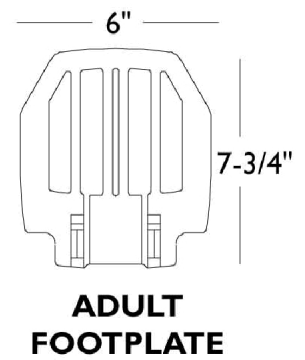

A1562/A1564 - Aluminum Footplate with Pivot Slidetube

A1562/A1564 - Aluminum Footplate with Pivot Slidetube

Item Number	Note	Part Number	Description	Quantity Per	
				Package	Assembly
1	A	1048834	Pivot/Slide Tube w/ Plug Button, Black	1	1
1	A	1086481-NLA	NLA - Pivot/Slide Tube w/ Plug Button, Black (2" Longer)	1	1
1	A	1086482	Pivot/Slide Tube w/ Plug Button, Black (4" Longer)	1	1
2		44200X059	Footplate, Aluminum, Small, Black (6-3/4" W x 6" L)	1	1
2		44200X027	Footplate, Aluminum, Medium, Black (7-3/4" W x 6" L)	1	1
2		44200X025	Footplate, Aluminum, Extra Large, Black - Right (8" W x 8-1/2" L)	1	1
2		44200X026	Footplate, Aluminum, Extra Large, Black - Left (8" W x 8-1/2" L)	1	1
3		1027095	Plug Button, Black (7/8")	1	1
4	B	1006981	Spring, Tension	1	1
4	C,D	1036123	Spring, Leaf	1	1
5		1025729	Screw, Phillips Pan Head Tap (#8-32 x 3/8")	1	2
6		1027097	Plug Button, Black (3/4")	1	1
7		See Chart	60° - Pivot Slide Tube w/ Aluminum Footplate	1	1
7		See Chart	70° - Pivot Slide Tube & Aluminum Footplate	1	1

NOTE: A - Includes Items 3 and 6
 B - Use with Standard Footplates.
 C - Use with Extra Large Footplates.
 D - Use one or more leaf springs per assembly as required such that footplate may be moved by hand to the up-right position and remain in place.

Pivot Slide Tube w/ Aluminum Footplate - See Chart.

7 - Pivot Slidetube with Aluminum Footplate

60° / Elevating

Chair Width	Small Adult Footplate 6"x6"	Medium Adult Footplate 6"x7"	X-Large Adult Footplate 8"x8-1/2"	X-Large 2" Longer	X-Large 4" Longer
14" Right	1041542-NLA	--	--	--	--
14" Left	1041543-NLA	--	--	--	--
16-20" Right	--	1026401	1026395	1086515	1086516
16-20" Left	--	1026402	1026396	1086517	1086518

70° Tapered

Chair Width / Side	Small Adult Footplate 6 x 6"	Medium Adult Footplate 6 x 7"
14" Right	1041542-NLA	--
14" Left	1041543-NLA	--
16-20" Right	--	1026401
16-20" Left	--	1026402

A1562/A1564 - Aluminum Footplate with Pivot Slidetube