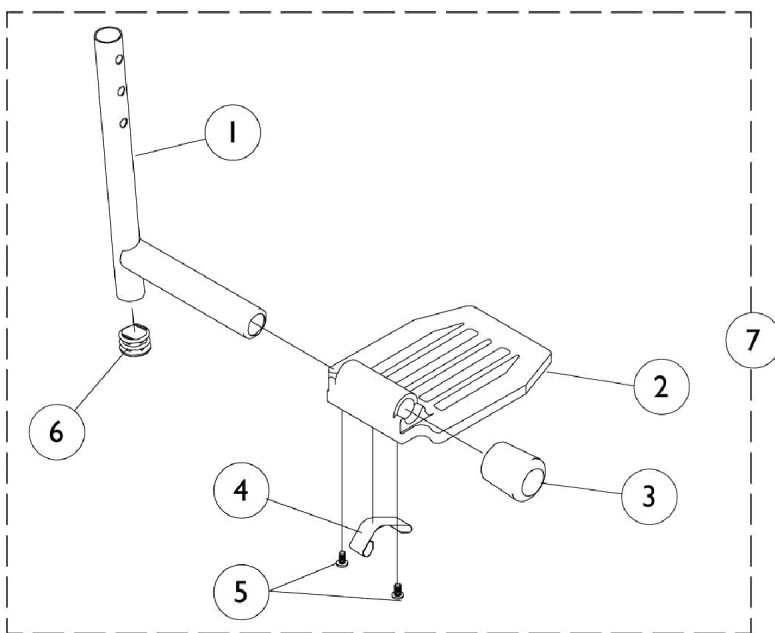

A1562/A1564 - Aluminum Footplate with Pivot Slidetube

A1562/A1564 - Aluminum Footplate with Pivot Slidetube

Item Number	Note	Part Number	Description	Quantity Per	
				Package	Assembly
1	A	1048834	Pivot/Slide Tube w/ Plug Button, Black	1	1
1	A	1086481-NLA	NLA - Pivot/Slide Tube w/ Plug Button, Black (2" Longer)	1	1
1	A	1086482	Pivot/Slide Tube w/ Plug Button, Black (4" Longer)	1	1
2		44200X059	Footplate, Aluminum, Small, Black (6-3/4" W x 6" L)	1	1
2		44200X027	Footplate, Aluminum, Medium, Black (7-3/4" W x 6" L)	1	1
2		44200X025	Footplate, Aluminum, Extra Large, Black - Right (8" W x 8-1/2" L)	1	1
2		44200X026	Footplate, Aluminum, Extra Large, Black - Left (8" W x 8-1/2" L)	1	1
3		1027095	Plug Button, Black (7/8")	1	1
4	B	1006981	Spring, Tension	1	1
4	C,D	1036123	Spring, Leaf	1	1
5		1025729	Screw, Phillips Pan Head Tap (#8-32 x 3/8")	1	2
6		1027097	Plug Button, Black (3/4")	1	1
7		See Chart	60° - Pivot Slide Tube w/ Aluminum Footplate	1	1
7		See Chart	70° - Pivot Slide Tube & Aluminum Footplate	1	1

NOTE: A - Includes Items 3 and 6
 B - Use with Standard Footplates.
 C - Use with Extra Large Footplates.
 D - Use one or more leaf springs per assembly as required such that footplate may be moved by hand to the up-right position and remain in place.

Pivot Slide Tube w/ Aluminum Footplate - See Chart.

7 - Pivot Slidetube with Aluminum Footplate

60° / Elevating

Chair Width	Small Adult Footplate 6"x6"	Medium Adult Footplate 6"x7"	X-Large Adult Footplate 8"x8-1/2"	X-Large 2" Longer	X-Large 4" Longer
14" Right	1041542-NLA	--	--	--	--
14" Left	1041543-NLA	--	--	--	--
16-20" Right	--	1026401	1026395	1086515	1086516
16-20" Left	--	1026402	1026396	1086517	1086518

70° Tapered

Chair Width / Side	Small Adult Footplate 6 x 6"	Medium Adult Footplate 6 x 7"
14" Right	1041542-NLA	--
14" Left	1041543-NLA	--
16-20" Right	--	1026401
16-20" Left	--	1026402

A1562/A1564 - Aluminum Footplate with Pivot Slidetube