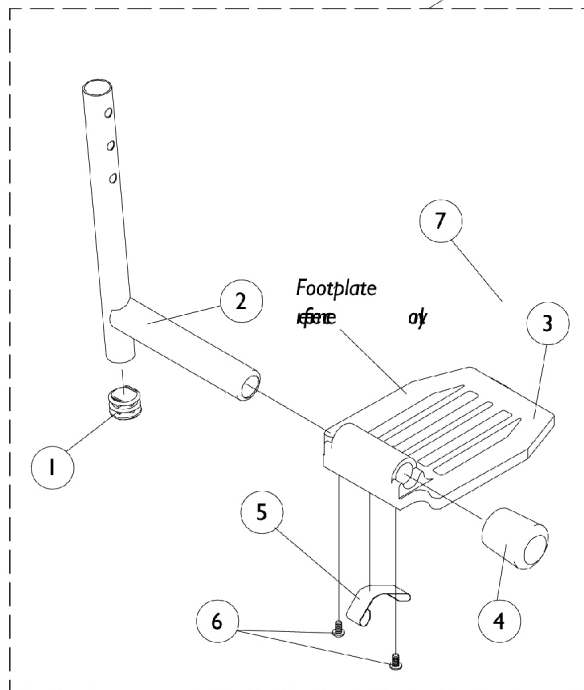

Pivot/ Slide Tube and Standard Aluminum, 1450, 1350 Footplates

Item Number	Note	Part Number	Description	Quantity Per	
				Package	Assembly
1		1027097	Plug Button, Black (3/4")	1	1
2	A,B	1048834	Pivot/Slide Tube w/ Plug Button, Black	1	1
2	A,B	1098906	Pivot/Slide Tube w/ Plug Button, Black (2" Longer)	1	1
2	A,B	1086482	Pivot/Slide Tube w/ Plug Button, Black (4" Longer)	1	1
2	C,A	1100568-NLA	NLA - Pivot/Slide Tube w/ Plug Button, Black	1	1
2	C,A	1100569-NLA	NLA - Pivot/Slide Tube Assembly, Extra Large, Standard Aluminium - 2" Longer, Black	1	1
2	C,A	1100570-NLA	NLA - Pivot/Slide Tube w/ Plug Button, Black (4" Longer)	1	1
2	D,A	1041526	Pivot/Slide Tube w/ Plug Button Assembly, Chrome	1	1
2	E,A	1041527	Pivot/Slide Tube w/ Plug Button, Black	1	1
2	F,B	1048834	Pivot/Slide Tube w/ Plug Button, Black	1	1
2	F,B	1098906	Pivot/Slide Tube w/ Plug Button, Black (2" Longer)	1	1
2	F,B	1086482	Pivot/Slide Tube w/ Plug Button, Black (4" Longer)	1	1
2	C,F	1100568-NLA	NLA - Pivot/Slide Tube w/ Plug Button, Black	1	1
2	C,F	1100569-NLA	NLA - Pivot/Slide Tube Assembly, Extra Large, Standard Aluminium - 2" Longer, Black	1	1
2	C,F	1100570-NLA	NLA - Pivot/Slide Tube w/ Plug Button, Black (4" Longer)	1	1
2	D,F	1041526	Pivot/Slide Tube w/ Plug Button Assembly, Chrome	1	1
2	E,F	1041527	Pivot/Slide Tube w/ Plug Button, Black	1	1
2	E,F	1086479-NLA	NLA - Pivot/Slide Tube w/ Plug Button, Black (2" Longer)	1	1
2	E,F	1086480-NLA	NLA - Pivot/Slide Tube w/ Plug Button, Black (4" Longer)	1	1
2	G,B	1070762-NLA	NLA - Tube, Pivot/Slide w/ Plug Button, Deluxe Aluminum, Black	1	1
2	C,G	1100571-NLA	NLA - Pivot/Slide Tube w/ Plug Button, Deluxe, Black	1	1
2	E,G	1041525-NLA	NLA - Pivot/Slide Tube w/ Plug Button, Deluxe Aluminum, Black	1	1
3	A	44200X027	Footplate, Aluminum, Medium, Black (7-3/4" W x 6" L)	1	1
3	G	1043659-NLA	NLA - Footplate, Aluminum, Deluxe, Black - Right (8" W x 5-3/4" L)	1	1
3	G	1043660-NLA	NLA - Footplate, Aluminum, Deluxe, Black - Left (8" W x 5-3/4" L)	1	1
3	F	44200X025	Footplate, Aluminum, Extra Large, Black - Right (8" W x 8-1/2" L)	1	1
3	F	44200X026	Footplate, Aluminum, Extra Large, Black - Left (8" W x 8-1/2" L)	1	1
4	A	1016346	Cap, End, Tube, Black (7/8")	1	1
4	F	1027095	Plug Button, Black (7/8")	1	1
5	H,A	1006981	Spring, Tension	1	2
5	G,H	1036120-NLA	NLA - Spring	1	2
5	F,J	1036123	Spring, Leaf	1	1
6	I	7930354-NLA	NLA - Package, Phillips Head Screw (#8-32 x 3/8")	25	1
7		1070168	Plug, Push, Footplate	1	1