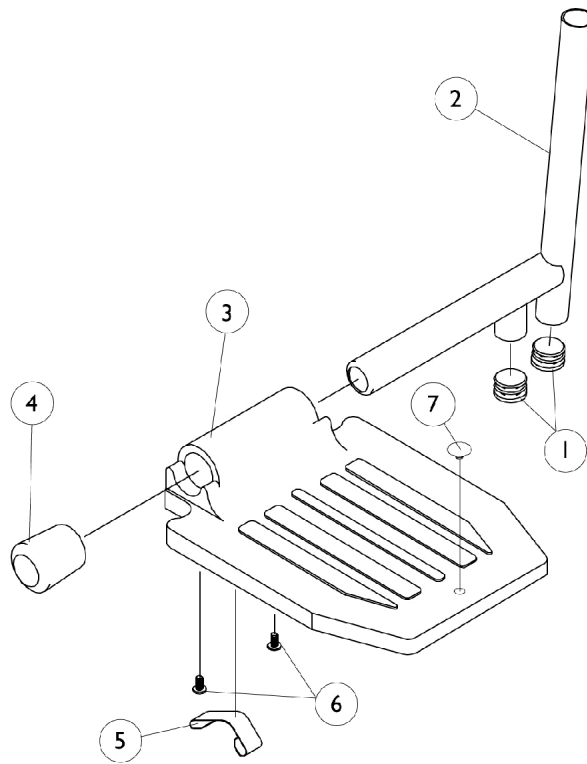

# Pivot/ Slide Tube and Footplate

## P904, PAL4A, PAS4A

NOTE: Heel loops are not included. See page titled "Footrest and Legrest Accessories".

NOTE: For complete pivot/slide tube and footplate assemblies, see page titled "Front Riggings Reference Chart".

Item Number	Note	Part Number	Description	Quantity Per	
				Package	Assembly
1		1027097	Plug Button, Black (3/4")	1	1
2	C,E,F	1100568-NLA	NLA - Pivot/Slide Tube w/ Plug Button, Black	1	1
2	C	1100569-NLA	NLA - Pivot/Slide Tube Assembly, Extra Large, Standard Aluminium - 2" Longer, Black	1	1
2	C,E,F	1100570-NLA	NLA - Pivot/Slide Tube w/ Plug Button, Black (4" Longer)	1	1
2	B,E,F	1041526	Pivot/Slide Tube w/ Plug Button Assembly, Chrome	1	1
2	C,G	1100571-NLA	NLA - Pivot/Slide Tube w/ Plug Button, Deluxe, Black	1	1
3	D	44200X059	Footplate, Aluminum, Small, Black (6-3/4" W x 6" L)	1	1
3	A	44200X027	Footplate, Aluminum, Medium, Black (7-3/4" W x 6" L)	1	1
3		1043659-NLA	NLA - Footplate, Aluminum, Deluxe, Black - Right (8" W x 5-3/4" L)	1	1
3		1043660-NLA	NLA - Footplate, Aluminum, Deluxe, Black - Left (8" W x 5-3/4" L)	1	1
3	D	1002343	Footplate, Aluminum, Extra Large, Black - Right (7" W x 8-1/2" L)	1	1
3	D	1002344	Footplate, Aluminum, Extra Large, Black - Left (7" W x 8-1/2" L)	1	1
3		44200X025	Footplate, Aluminum, Extra Large, Black - Right (8" W x 8-1/2" L)	1	1
3		44200X026	Footplate, Aluminum, Extra Large, Black - Left (8" W x 8-1/2" L)	1	1
4	E	1016346	Cap, End, Tube, Black (7/8")	1	1
4	F	1027095	Plug Button, Black (7/8")	1	1
5	E	1006981	Spring, Tension	1	2
5	G	1036120-NLA	NLA - Spring	1	2
5	F,H	1036123	Spring, Leaf	1	1
6		40120X001	Screw, Phillips Pan Head (#8-32 x 3/8")	1	2
7		1070168	Plug, Push, Footplate	1	1