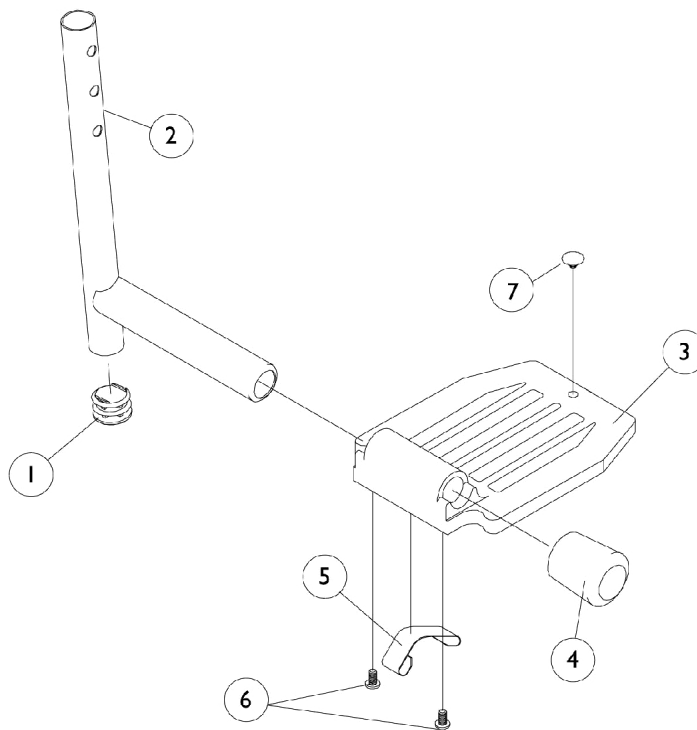

# Pivot/ Slide Tube and Footplate PW93, PW93E

NOTE: Heel loops are not included. See page titled "Footrest and Legrest Accessories".

NOTE: For complete pivot/slide tube and footplate assemblies, see page titled "Front Riggings Reference Chart".

			
<p>1350 Extra large</p>	<p>1450 Deluxe</p>	<p>16" to 20" Wide Standard Alum.</p>	<p>14" Wide Standard Alum.</p>

# Pivot/ Slide Tube and Footplate

Item Number	Note	Part Number	Description	Quantity Per	
				Package	Assembly
1		1027097	Plug Button, Black (3/4")	1	1
2	A,B	1048834	Pivot/Slide Tube w/ Plug Button, Black	1	1
2	A,B	1098906	Pivot/Slide Tube w/ Plug Button, Black (2" Longer)	1	1
2	A,B	1086482	Pivot/Slide Tube w/ Plug Button, Black (4" Longer)	1	1
2	C	1070762-NLA	NLA - Tube, Pivot/Slide w/ Plug Button, Deluxe Aluminum, Black	1	1
3	D	44200X059	Footplate, Aluminum, Small, Black (6-3/4" W x 6" L)	1	1
3	E	44200X027	Footplate, Aluminum, Medium, Black (7-3/4" W x 6" L)	1	1
3	F	1002343	Footplate, Aluminum, Extra Large, Black - Right (7" W x 8-1/2" L)	1	1
3	F	1002344	Footplate, Aluminum, Extra Large, Black - Left (7" W x 8-1/2" L)	1	1
3	G	44200X025	Footplate, Aluminum, Extra Large, Black - Right (8" W x 8-1/2" L)	1	1
3	G	44200X026	Footplate, Aluminum, Extra Large, Black - Left (8" W x 8-1/2" L)	1	1
3	H	1043659-NLA	NLA - Footplate, Aluminum, Deluxe, Black - Right (8" W x 5-3/4" L)	1	1
3	H	1043660-NLA	NLA - Footplate, Aluminum, Deluxe, Black - Left (8" W x 5-3/4" L)	1	1
4	A	1016346	Cap, End, Tube, Black (7/8")	1	1
4	B	1027095	Plug Button, Black (7/8")	1	1
5	A	1006981	Spring, Tension	1	1
5	C	1036120-NLA	NLA - Spring	1	2
5	B,I	1036123	Spring, Leaf	1	1
6		40120X001	Screw, Phillips Pan Head (#8-32 x 3/8")	1	1
7		1070168	Plug, Push, Footplate	1	1