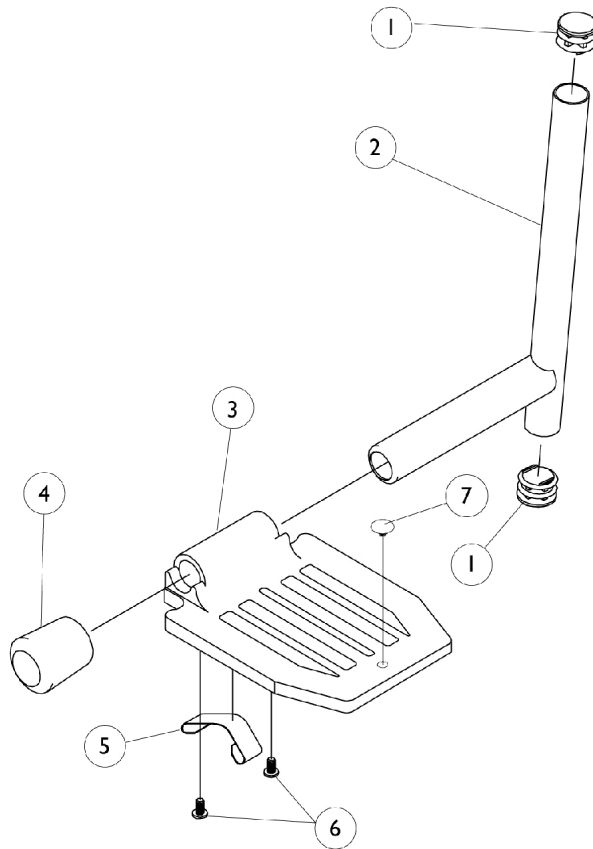

# Pivot/ Slide Tube and Footplate

## P93, P93E, P93M

NOTE: Heel loops are not included. See page titled "Footrest and Legrest Accessories".

NOTE: For complete pivot/slide tube and footplate assemblies, see page titled "Front Riggings Reference Chart".

Item Number	Note	Part Number	Description	Quantity Per	
				Package	Assembly
1		1027097	Plug Button, Black (3/4")	1	1
2	D,E,B	1041527	Pivot/Slide Tube w/ Plug Button, Black	1	1
2	E	1086479-NLA	NLA - Pivot/Slide Tube w/ Plug Button, Black (2" Longer)	1	1
2	E	1086480-NLA	NLA - Pivot/Slide Tube w/ Plug Button, Black (4" Longer)	1	1
2		1041525-NLA	NLA - Pivot/Slide Tube w/ Plug Button, Deluxe Aluminum, Black	1	1
3	C	44200X059	Footplate, Aluminum, Small, Black (6-3/4" W x 6" L)	1	1
3	A	44200X027	Footplate, Aluminum, Medium, Black (7-3/4" W x 6" L)	1	1
3		1043659-NLA	NLA - Footplate, Aluminum, Deluxe, Black - Right (8" W x 5-3/4" L)	1	1
3		1043660-NLA	NLA - Footplate, Aluminum, Deluxe, Black - Left (8" W x 5-3/4" L)	1	1
3	C	1002343	Footplate, Aluminum, Extra Large, Black - Right (7" W x 8-1/2" L)	1	1
3	C	1002344	Footplate, Aluminum, Extra Large, Black - Left (7" W x 8-1/2" L)	1	1
3		44200X025	Footplate, Aluminum, Extra Large, Black - Right (8" W x 8-1/2" L)	1	1
3		44200X026	Footplate, Aluminum, Extra Large, Black - Left (8" W x 8-1/2" L)	1	1
4	D	1016346	Cap, End, Tube, Black (7/8")	1	1
4	E	1027095	Plug Button, Black (7/8")	1	1
5	D	1006981	Spring, Tension	1	1
5	B	1036120-NLA	NLA - Spring	1	2
5	E,F	1036123	Spring, Leaf	1	1
6		40120X001	Screw, Phillips Pan Head (#8-32 x 3/8")	1	2
7		1070168	Plug, Push, Footplate	1	1