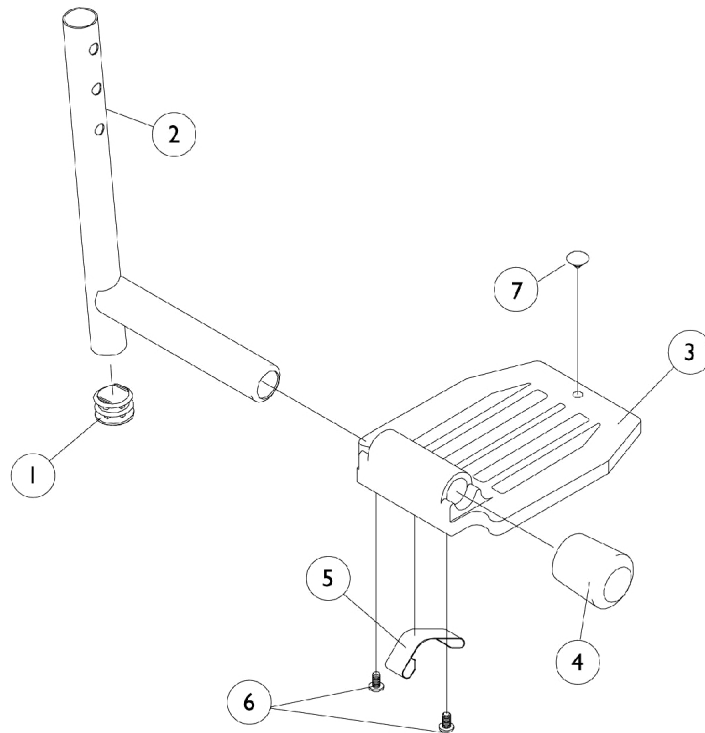

Pivot/ Slide Tube and Footplate

PW93, PW93E

NOTE: Heel Loops are not included. See footrest and legrest accessories.
For complete pivot/slide tube and footplate assemblies, see front riggings reference charts.

			
1350 Extra large	1450 Deluxe	16" to 20" Wide Standard Alum.	14" Wide Standard Alum.

Pivot/ Slide Tube and Footplate

PW93, PW93E

NOTE: Heel Loops are not included. See footrest and legrest accessories.

For complete pivot/slide tube and footplate assemblies, see front riggings reference charts.

Item Number	Note	Part Number	Description	Quantity Per	
				Package	Assembly
1		1027097	Plug Button, Black (3/4")	1	1
2		1048834	Pivot/Slide Tube w/ Plug Button, Black	1	1
2		1048834	Pivot/Slide Tube w/ Plug Button, Black	1	1
2		1070762-NLA	NLA - Tube, Pivot/Slide w/ Plug Button, Deluxe Aluminum, Black	1	1
2		1098906	Pivot/Slide Tube w/ Plug Button, Black (2" Longer)	1	1
2		1086482	Pivot/Slide Tube w/ Plug Button, Black (4" Longer)	1	1
3		44200X059	Footplate, Aluminum, Small, Black (6-3/4" W x 6" L)	1	1
3		44200X027	Footplate, Aluminum, Medium, Black (7-3/4" W x 6" L)	1	1
3		1043659-NLA	NLA - Footplate, Aluminum, Deluxe, Black - Right (8" W x 5-3/4" L)	1	1
3		1043660-NLA	NLA - Footplate, Aluminum, Deluxe, Black - Left (8" W x 5-3/4" L)	1	1
3		1002343	Footplate, Aluminum, Extra Large, Black - Right (7" W x 8-1/2" L)	1	1
3		1002344	Footplate, Aluminum, Extra Large, Black - Left (7" W x 8-1/2" L)	1	1
3		44200X025	Footplate, Aluminum, Extra Large, Black - Right (8" W x 8-1/2" L)	1	1
3		44200X026	Footplate, Aluminum, Extra Large, Black - Left (8" W x 8-1/2" L)	1	1
4		1016346	Cap, End, Tube, Black (7/8")	1	1
4		1027095	Plug Button, Black (7/8")	1	1
5		1006981	Spring, Tension	1	2
5		1036120-NLA	NLA - Spring	1	2
5		1036123	Spring, Leaf	1	1
6		7930354-NLA	NLA - Package, Phillips Head Screw (#8-32 x 3/8")	25	2
7		1070168	Plug, Push, Footplate	1	1