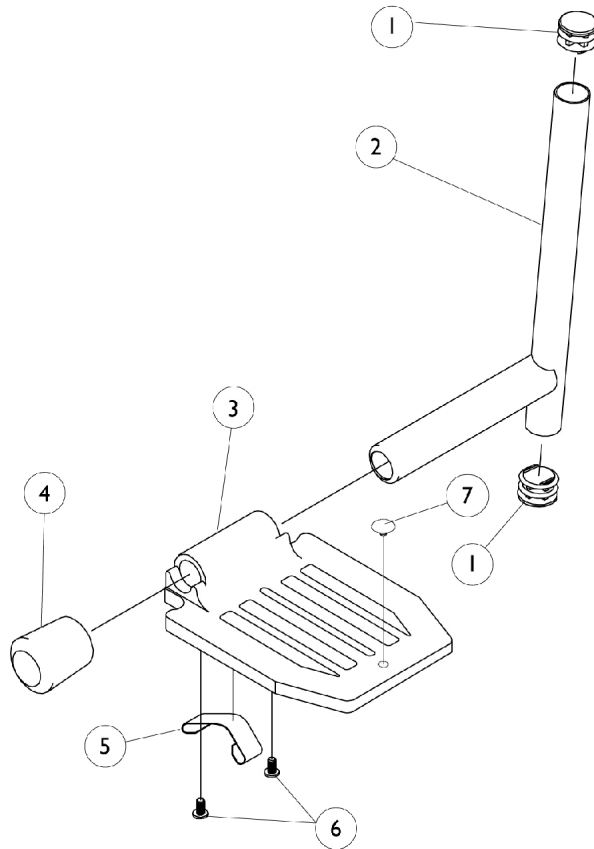

Pivot/ Slide Tube and Footplate

P93, P93E, and P93M

NOTE: Heel Loops are not included. See footrest and legrest accessories.
For complete pivot/slide tube and footplate assemblies, see front riggings reference charts.

			
<p>1350 Extra large</p>	<p>1450 Deluxe</p>	<p>16" to 20" Wide Standard Alum.</p>	<p>14" Wide Standard Alum.</p>

Pivot/ Slide Tube and Footplate P93, P93E, and P93M

NOTE: Heel Loops are not included. See footrest and legrest accessories.

For complete pivot/slide tube and footplate assemblies, see front riggings reference charts.

Item Number	Note	Part Number	Description	Quantity Per	
				Package	Assembly
1		1027097	Plug Button, Black (3/4")	1	2
2	A,B	1041527	Pivot/Slide Tube w/ Plug Button, Black	1	1
2	C	1086479-NLA	NLA - Pivot/Slide Tube w/ Plug Button, Black (2" Longer)	1	1
2	C	1086480-NLA	NLA - Pivot/Slide Tube w/ Plug Button, Black (4" Longer)	1	1
2	D	1041525-NLA	NLA - Pivot/Slide Tube w/ Plug Button, Deluxe Aluminum, Black	1	1
3		44200X059	Footplate, Aluminum, Small, Black (6-3/4" W x 6" L)	1	1
3		44200X027	Footplate, Aluminum, Medium, Black (7-3/4" W x 6" L)	1	1
3		1043659-NLA	NLA - Footplate, Aluminum, Deluxe, Black - Right (8" W x 5-3/4" L)	1	1
3		1043660-NLA	NLA - Footplate, Aluminum, Deluxe, Black - Left (8" W x 5-3/4" L)	1	1
3		1002343	Footplate, Aluminum, Extra Large, Black - Right (7" W x 8-1/2" L)	1	1
3		1002344	Footplate, Aluminum, Extra Large, Black - Left (7" W x 8-1/2" L)	1	1
3		44200X025	Footplate, Aluminum, Extra Large, Black - Right (8" W x 8-1/2" L)	1	1
3		44200X026	Footplate, Aluminum, Extra Large, Black - Left (8" W x 8-1/2" L)	1	1
4		1016346	Cap, End, Tube, Black (7/8")	1	1
4		1027095	Plug Button, Black (7/8")	1	1
5		1006981	Spring, Tension	1	2
5		1036120-NLA	NLA - Spring	1	2
5		1036123	Spring, Leaf	1	1
6		7930354-NLA	NLA - Package, Phillips Head Screw (#8-32 x 3/8")	25	2
7		1070168	Plug, Push, Footplate	1	1