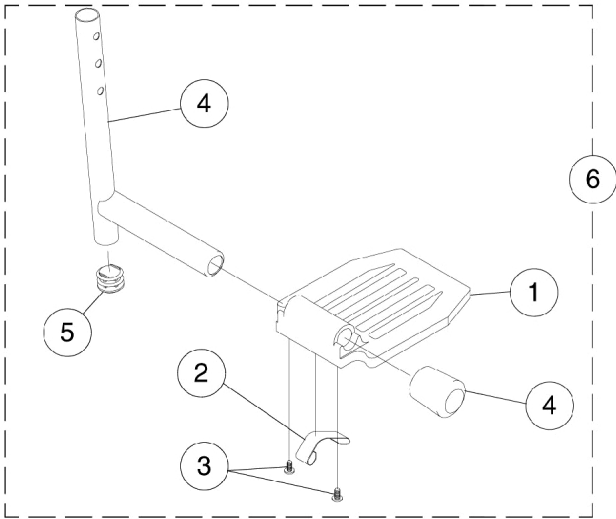

Pivot/Slide Tube w/ Footplate Assy. - Aluminum - A1562/A1564

Small /Medium

Extra Large

Extra-Small

Pivot/Slide Tube w/ Footplate Assy. - Aluminum - A1562/A1564

Item Number	Note	Part Number	Description	Quantity Per	
				Package	Assembly
1		44200X032-NLA	NLA - Footplate, Aluminum, Extra Small, Black (5-3/4" W x 6" L)	1	1
1		44200X059	Footplate, Aluminum, Small, Black (6-3/4" W x 6" L)	1	1
1		44200X027	Footplate, Aluminum, Medium, Black (7-3/4" W x 6" L)	1	1
1		44200X025	Footplate, Aluminum, Extra Large, Black - Right (8" W x 8-1/2" L)	1	1
1		44200X026	Footplate, Aluminum, Extra Large, Black - Left (8" W x 8-1/2" L)	1	1
2	A	1006981	Spring, Tension	1	1
2	C,B	1036123	Spring, Leaf	1	1
3		1025729	Screw, Phillips Pan Head Tap (#8-32 x 3/8")	1	2
4		1048834	Pivot/Slide Tube w/ Plug Button, Black	1	1
5		1027097	Plug Button, Black (3/4")	1	1
6		See Chart	Pivot Slide Tube with Footplate	1	1

NOTE: A - Small and Medium Footplates
 B - Extra Large Footplates
 C - Use one or more leaf springs per assembly as required such that footplate may be moved by hand to the up-right position and remain in place.

#6 Pivot Slide Tube with Footplate

Footplate Size	Chair Width	Standard Length	2" Longer	4" Longer
Extra Small Right	12-13"	1026398-NLA	N/A	N/A
Extra Small Left	12-13"	1026399-NLA	N/A	N/A
Small Right	14-15"	1041542-NLA	N/A	N/A
Small Left	14-15"	1041543-NLA	N/A	N/A
Medium Right	16-20"	1026401	N/A	N/A
Medium Left	16-20"	1026402	N/A	N/A
Extra Large Right	16-20"	1026395	1086515	1086516
Extra Large Left	16-20"	1026396	1086517	1086518