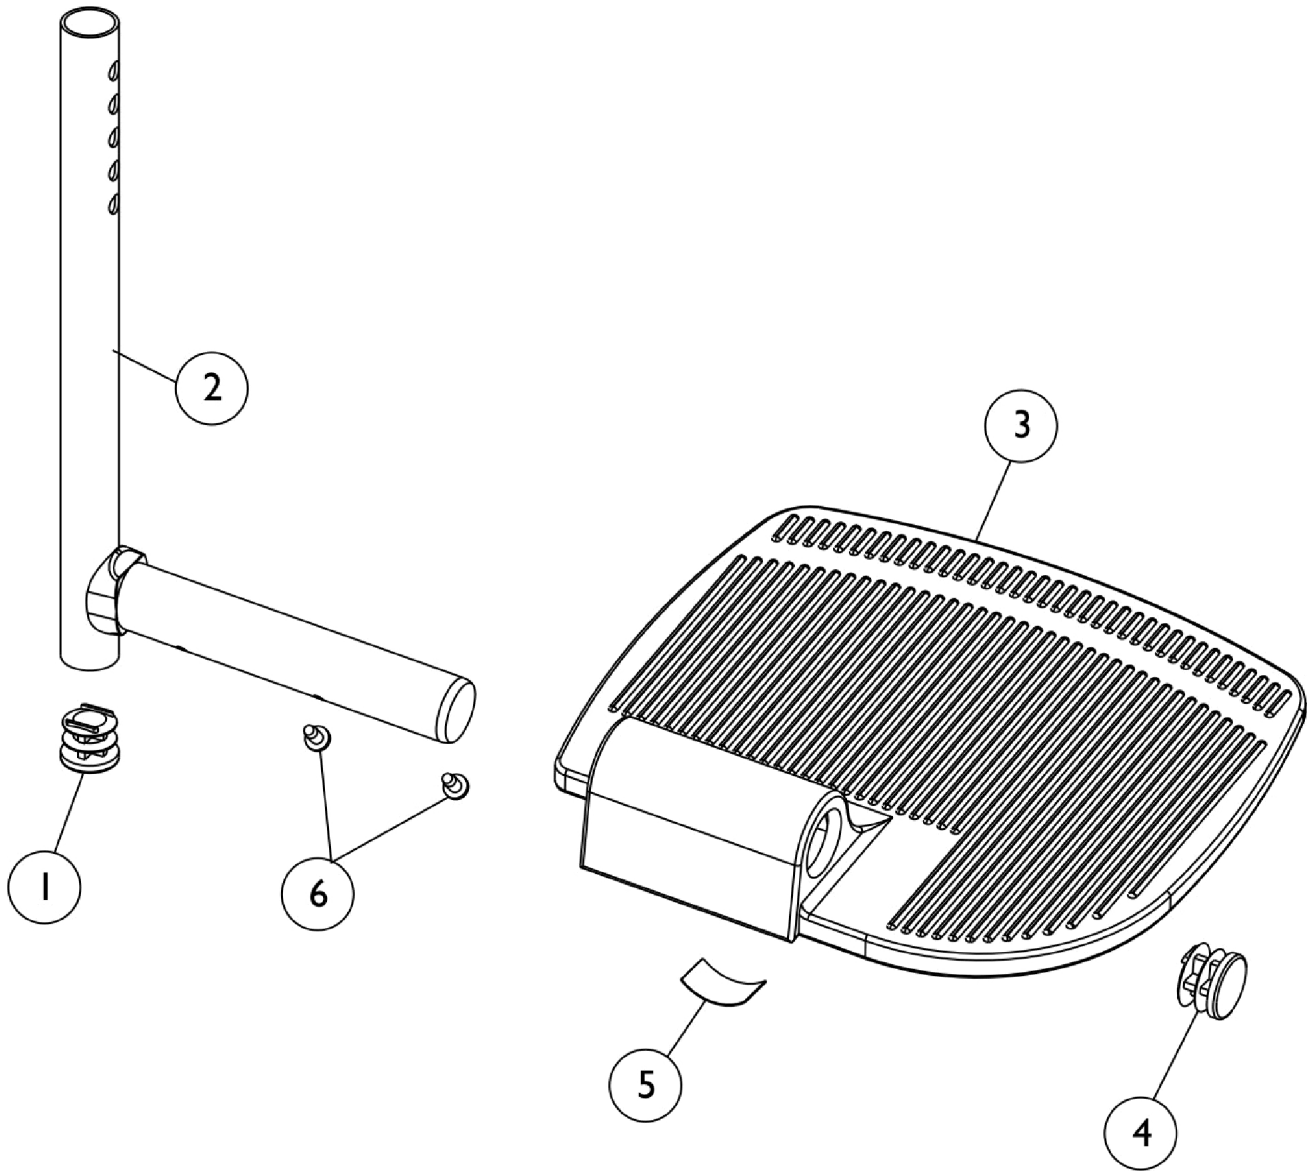

Pivot/Slide Tube and Aluminum Footplate PHW93

Heel loops are not included. See footrest and legrest accessories.
For complete pivot/slide tube and footplate assemblies, see front riggings reference chart.

Pivot/Slide Tube and Aluminum Footplate PHW93

**Heel loops are not included. See footrest and legrest accessories.
For complete pivot/slide tube and footplate assemblies, see front riggings reference chart.**

Item Number	Note	Part Number	Description	Quantity Per	
				Package	Assembly
1		1027097	Plug Button, Black (3/4")	1	1
2		1048834	Pivot/Slide Tube w/ Plug Button, Black	1	1
2		1098906	Pivot/Slide Tube w/ Plug Button, Black (2" Longer)	1	1
2		1086482	Pivot/Slide Tube w/ Plug Button, Black (4" Longer)	1	1
3		44200X025	Footplate, Aluminum, Extra Large, Black - Right (8" W x 8-1/2" L)	1	1
3		44200X026	Footplate, Aluminum, Extra Large, Black - Left (8" W x 8-1/2" L)	1	1
4		1027095	Plug Button, Black (7/8")	1	1
5	A	1036123	Spring, Leaf	1	1
6		1025729	Screw, Phillips Pan Head Tap (#8-32 x 3/8")	1	2

NOTE: A - Use one or more leaf springs per assembly as required such that footplate may be moved by hand to the up-right position and remain in place.