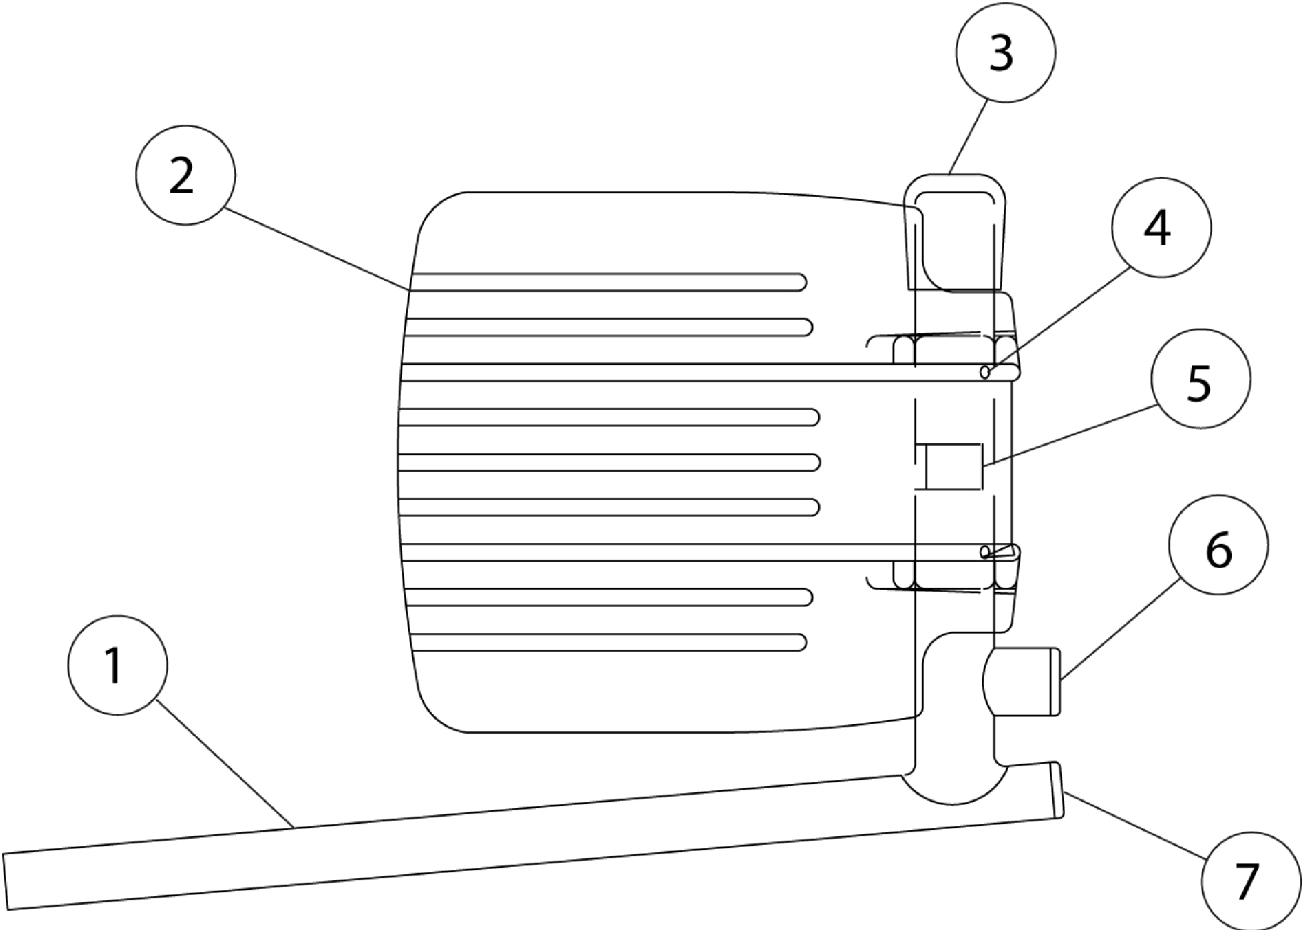

Front Riggings - Footplates & Heel Loops with Extension - FR77 Legrests Support Assemblies

Front Riggings - Footplates & Heel Loops with Extension - FR77 Legrests Support Assemblies

Item Number	Note	Part Number	Description	Quantity Per	
				Package	Assembly
1-7		7716R	Footplate w/Pivot Slide Tube - RH (16")	--	1
1-7		7716L	Footplate w/Pivot Slide Tube - LH (16")	--	1
1-7		1023907	Footplate w/Pivot Slide Tube - RH (18")	--	1
1-7		1023908	Footplate w/Pivot Slide Tube - LH (18")	--	1
1		1041526	Pivot/Slide Tube w/ Plug Button Assembly, Chrome	1	--
2		44200X059	Footplate, Aluminum, Small, Black (6-3/4" W x 6" L)	1	--
2		44200X027	Footplate, Aluminum, Medium, Black (7-3/4" W x 6" L)	1	--
3		1016346	Cap, End, Tube, Black (7/8")	1	--
4		40120X001	Screw, Phillips Pan Head (#8-32 x 3/8")	1	2
5	B	1036123	Spring, Leaf	1	--
6	A	1027097	Plug Button, Black (3/4")	1	--
7		1018133	Plug Button, Black (5/8")	1	--

NOTE: A - Extra Large
B - Use one or more leaf springs per assembly as required such that footplate may be moved by hand to the up-right position and remain in place.