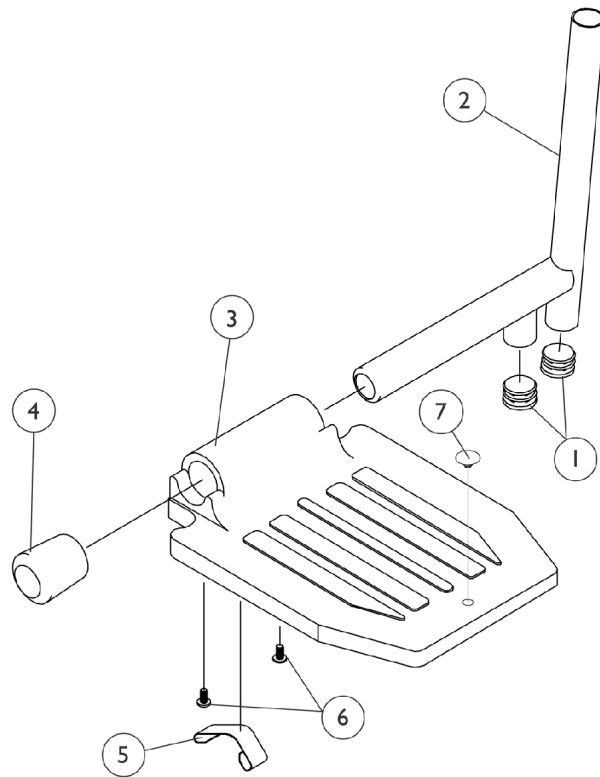

Pivot/Slide Tube and Footplates

PH904A and PHAL4A

Heel loops are not included. See Footrest and Legrest Accessories.
For complete pivot/slide tube and footplate assemblies, see Front Riggings Reference chart.

1350 Extra large	1450 Deluxe	1650 Standard Aluminum