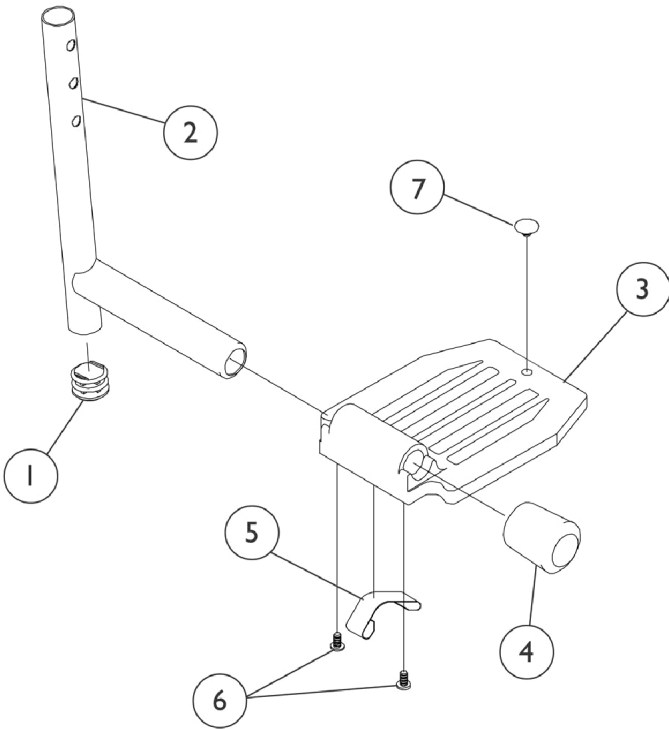

Pivot/Slide Tube and Footplate PHW93

Heel loops are not included. See Footrest and Legrest Accessories.
For complete pivot/slide tube and footplate assemblies, see Front Riggings Reference chart.

		
1350 Extra large	1450 Deluxe	1650 Standard Aluminum

Pivot/Slide Tube and Footplate PHW93

**Heel loops are not included. See Footrest and Legrest Accessories.
For complete pivot/slide tube and footplate assemblies, see Front Riggings Reference chart.**

Item Number	Note	Part Number	Description	Quantity Per	
				Package	Assembly
1		1027097	Plug Button, Black (3/4")	1	2
2	C,A	1048834	Pivot/Slide Tube w/ Plug Button, Black	1	1
2	C,A	1098906	Pivot/Slide Tube w/ Plug Button, Black (2" Longer)	1	1
2	C,A	1086482	Pivot/Slide Tube w/ Plug Button, Black (4" Longer)	1	1
2	B	1070762-NLA	NLA - Tube, Pivot/Slide w/ Plug Button, Deluxe Aluminum, Black	1	1
3	A	44200X027	Footplate, Aluminum, Medium, Black (7-3/4" W x 6" L)	1	1
3	B	1043659-NLA	NLA - Footplate, Aluminum, Deluxe, Black - Right (8" W x 5-3/4" L)	1	1
3	B	1043660-NLA	NLA - Footplate, Aluminum, Deluxe, Black - Left (8" W x 5-3/4" L)	1	1
3	C	44200X025	Footplate, Aluminum, Extra Large, Black - Right (8" W x 8-1/2" L)	1	1
3	C	44200X026	Footplate, Aluminum, Extra Large, Black - Left (8" W x 8-1/2" L)	1	1
4	A	1016346	Cap, End, Tube, Black (7/8")	1	1
4	C	1027095	Plug Button, Black (7/8")	1	1
5	D,A	1006981	Spring, Tension	1	2
5	D,B	1036120-NLA	NLA - Spring	1	2
5	C,F	1036123	Spring, Leaf	1	1
6	E	40120X001	Screw, Phillips Pan Head (#8-32 x 3/8")	1	2
7		1070168	Plug, Push, Footplate	1	1
NOTE: A - Standard Aluminum (1650) B - Deluxe Aluminum (1450) C - Extra Large Aluminum (1350) D - Two per side E - Deluxe takes one F - Use one or more leaf springs per assembly as required such that footplate may be moved by hand to the up-right position and remain in place.					