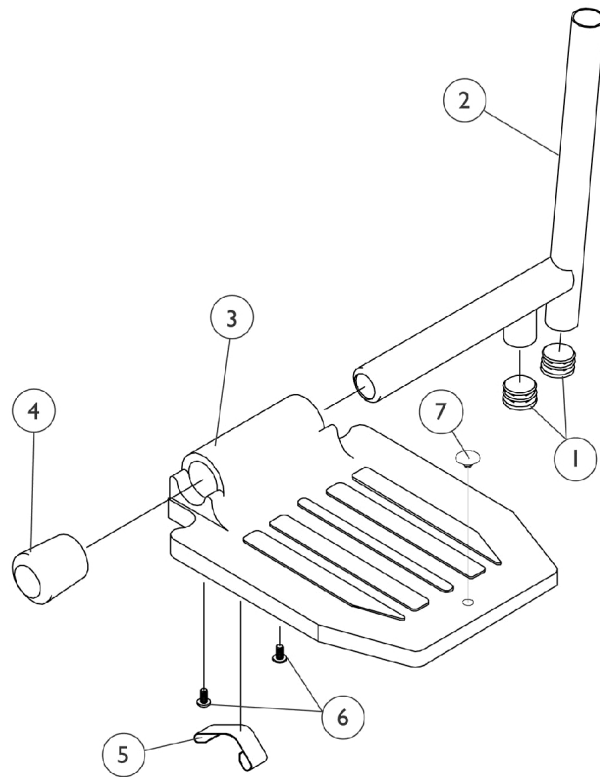

Pivot/Slide Tube and Footplates

PH904A and PHAL4A

Heel loops are not included. See footrest and legrest accessories.
For complete pivot/slide tube and footplate assemblies, see Front Riggings Reference chart.

1350 Extra large	1450 Deluxe	1650 Standard Aluminum