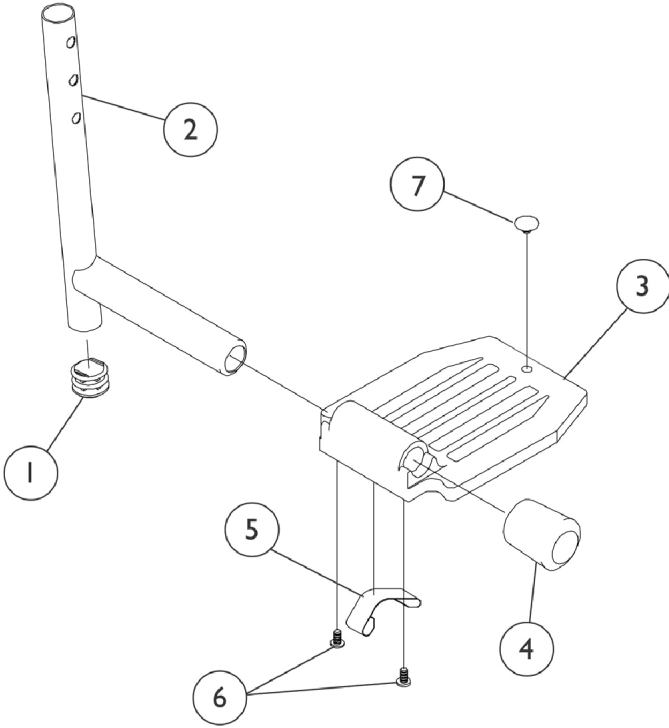

Pivot/Slide Tube and Footplate PHW93

Heel loops are not included. See footrest and legrest accessories.
For complete pivot/slide tube and footplate assemblies, see Front Riggings Reference chart.

		
1350 Extra large	1450 Deluxe	1650 Standard Aluminum

Pivot/Slide Tube and Footplate PHW93

**Heel loops are not included. See footrest and legrest accessories.
For complete pivot/slide tube and footplate assemblies, see Front Riggings Reference chart.**

Item Number	Note	Part Number	Description	Quantity Per	
				Package	Assembly
1		1027097	Plug Button, Black (3/4")	1	2
2	C,A	1048834	Pivot/Slide Tube w/ Plug Button, Black	1	1
2	C,A	1098906	Pivot/Slide Tube w/ Plug Button, Black (2" Longer)	1	1
2	C,A	1086482	Pivot/Slide Tube w/ Plug Button, Black (4" Longer)	1	1
2	B	1070762-NLA	NLA - Tube, Pivot/Slide w/ Plug Button, Deluxe Aluminum, Black	1	1
3	A	44200X027	Footplate, Aluminum, Medium, Black (7-3/4" W x 6" L)	1	1
3	B	1043659-NLA	NLA - Footplate, Aluminum, Deluxe, Black - Right (8" W x 5-3/4" L)	1	1
3	B	1043660-NLA	NLA - Footplate, Aluminum, Deluxe, Black - Left (8" W x 5-3/4" L)	1	1
3	C	44200X025	Footplate, Aluminum, Extra Large, Black - Right (8" W x 8-1/2" L)	1	1
3	C	44200X026	Footplate, Aluminum, Extra Large, Black - Left (8" W x 8-1/2" L)	1	1
4	A	1016346	Cap, End, Tube, Black (7/8")	1	1
4	C	1027095	Plug Button, Black (7/8")	1	1
5	D,A	1006981	Spring, Tension	1	2
5	D,B	1036120-NLA	NLA - Spring	1	2
5	C,F	1036123	Spring, Leaf	1	1
6	E	40120X001	Screw, Phillips Pan Head (#8-32 x 3/8")	1	2
7		1070168	Plug, Push, Footplate	1	1
NOTE: A - Standard Aluminum (1650) B - Deluxe Aluminum (1450) C - Extra Large Aluminum (1350) D - Two per side E - Deluxe takes one F - Use one or more leaf springs per assembly as required such that footplate may be moved by hand to the up-right position and remain in place.					